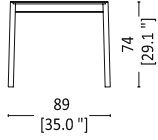

extendable table

Please contact us to inquire about custom lengths, additional wood species and finishes.
Additional carving pattern designs for table top leaves may also be available.