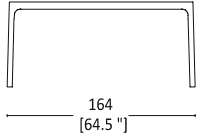

extendable table

Please contact us to inquire about custom lengths, additional wood species and finishes.
Additional carving pattern designs for table top leaves may also be available.