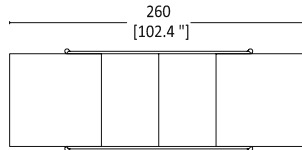

extendable table

Please contact us to inquire about custom lengths, additional wood species and finishes.
Additional carving pattern designs for table top leaves may also be available.