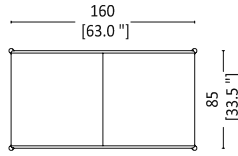

extendable table

Please contact us to inquire about custom lengths, additional wood species and finishes.
Additional carving pattern designs for table top leaves may also be available.