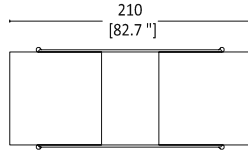

extendable table

Please contact us to inquire about custom lengths, additional wood species and finishes.
Additional carving pattern designs for table top leaves may also be available.