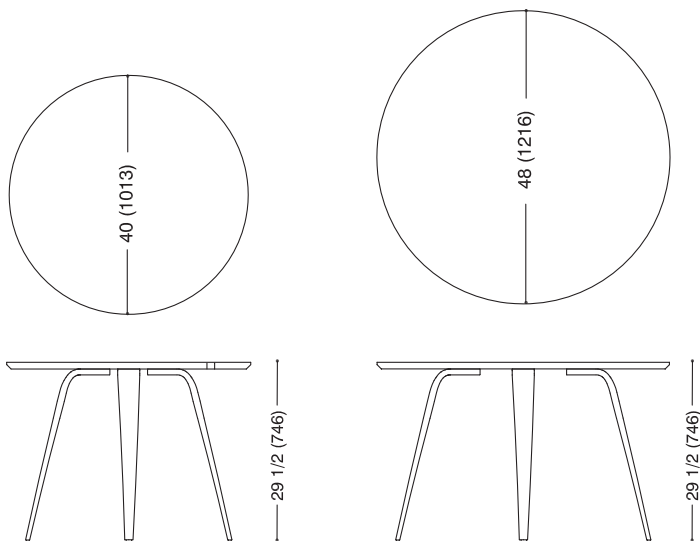

## Dimensions

All dimensions are in inches and millimeters.  
Dimensioned drawings below can be downloaded at [www.chernerchair.com](http://www.chernerchair.com)

## Specifications

**Top:** One piece 1" multiply plywood core with walnut or beech face veneer. profiled exposed multiply core edge.

**Wood Base:** Laminated beech core. Face veneer in walnut or beech.

---

### 40"x 92" / 38"x 84" OVAL

---

---

### 40" dia / 48" dia DINING TABLE

---

---