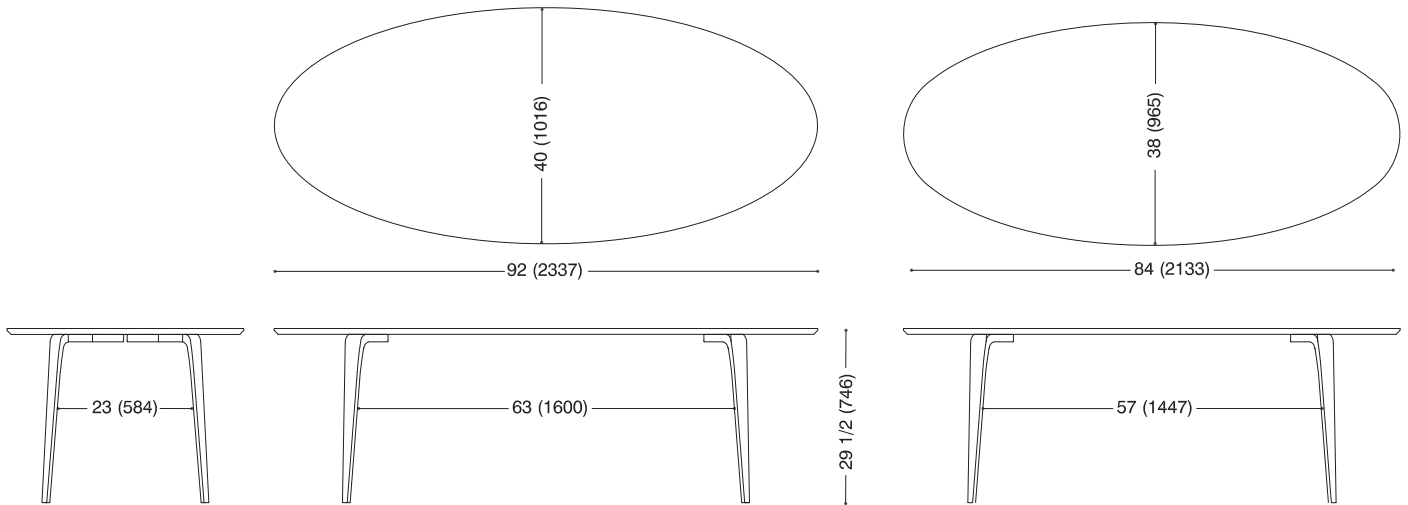

## Dimensions

All dimensions are in inches and millimeters.  
Dimensioned drawings below can be downloaded at [www.chernerchair.com](http://www.chernerchair.com)

## Specifications

**Top:** One piece 1" multiply plywood core with walnut or beech face veneer. profiled exposed multiply core edge.

**Wood Base:** Laminated beech core. Face veneer in walnut or beech.

---

### 40"x 92" / 38"x 84" OVAL

---

---

### 40" dia / 48" dia DINING TABLE

---

---