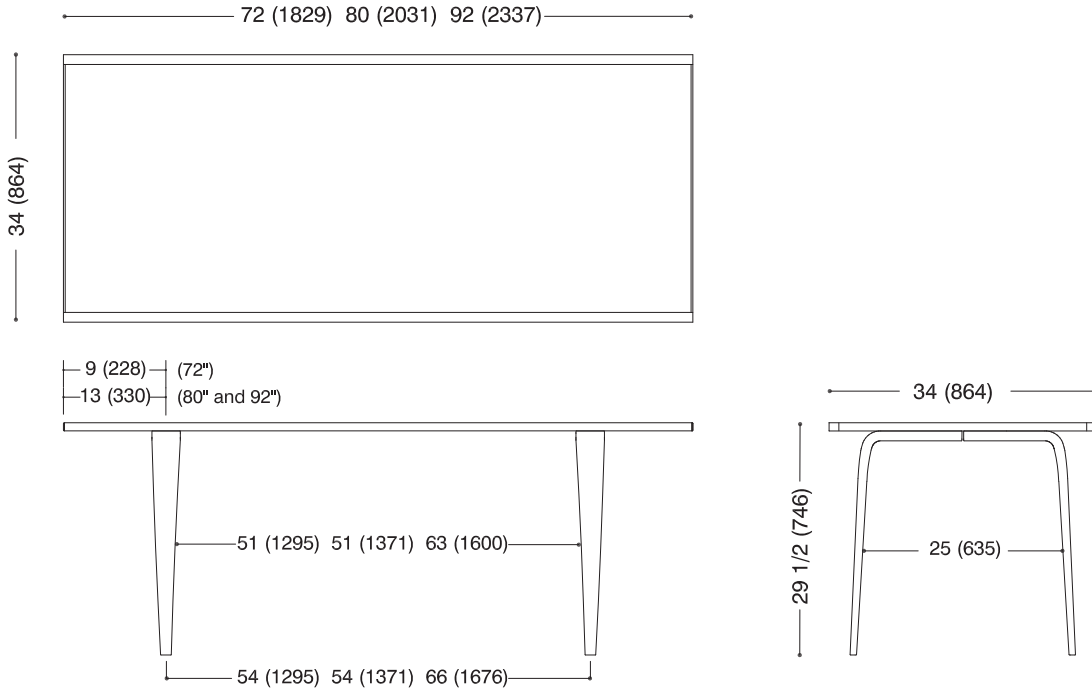

RECTANGULAR TABLES

Cherner

Dimensions

All dimensions are in inches and millimeters. Dimensioned drawings below can be downloaded at www.chernerchair.com

Specifications

Top: One piece 1" medium density fiber core with walnut, beech or white oak face veneer. Solid walnut, beech or white oak edge banding.

Wood Base: Laminated beech core. Face veneers in either walnut, beech or white oak.

CHERNER 34"x 72" / 34"x 80" / 34"x 92" DINING TABLES

CHERNER 30"x 48" / 30"x 60" STUDIO DESKS w/ pencil drawer