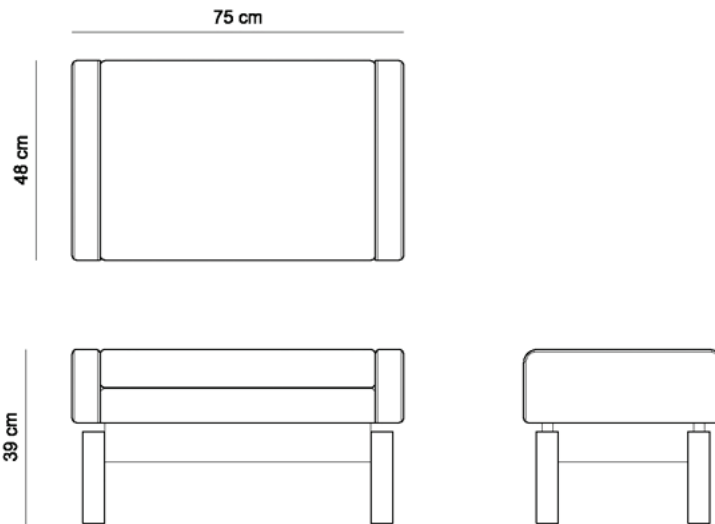

PARATY ARMCHAIR

1963

75 cm

80 cm

73 cm

PRODUCT INFO

DIMENSIONS

- 75 x 80 x 73 h (cm)

PARATY FOOTSTOOL

1963

PRODUCT INFO

DIMENSIONS

- 75 x 48 x 39 h (cm)

PRODUCT DESCRIPTION

- Solid wood frame
- Fixed cushion

INFO