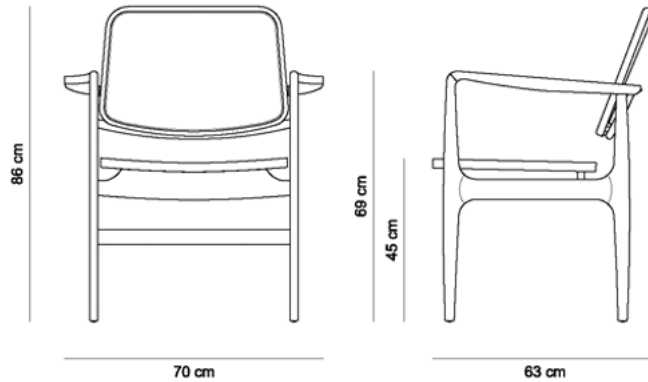

OSCAR ARMCHAIR (LOUNGE) 1956

PRODUCT INFO

DIMENSIONS

- 70 x 63 x 83h (cm)

PRODUCT DESCRIPTION

- Solid wood frame
- Available with woven cane or upholstered seat and/or back

INFO

"This Sergio Rodrigues furniture line is licensed to and commercialized exclusively by LinBrasil Ltda and is protected by patent laws and legal sanctions under both criminal and civil codes. Legal proceedings may be instituted against any parties breaching the rights of LinBrasil."

OSCAR ARMCHAIR (DINING)

1956

PRODUCT INFO

DIMENSIONS

- 70 x 63 x 83h (cm)

PRODUCT DESCRIPTION

- Solid wood frame
- Available with woven cane or upholstered seat and/or back

INFO