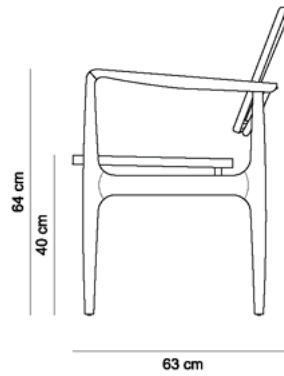

OSCAR ARMCHAIR (LOUNGE) 1956

PRODUCT INFO

DIMENSIONS

- 70 x 63 x 83h (cm)

PRODUCT DESCRIPTION

- Solid wood frame
- Available with woven cane or upholstered seat and/or back

INFO

"This Sergio Rodrigues furniture line is licensed to and commercialized exclusively by LinBrasil Ltda and is protected by patent laws and legal sanctions under both criminal and civil codes. Legal proceedings may be instituted against any parties breaching the rights of LinBrasil."

OSCAR ARMCHAIR (DINING)

1956

PRODUCT INFO

DIMENSIONS

- 70 x 63 x 83h (cm)

PRODUCT DESCRIPTION

- Solid wood frame
- Available with woven cane or upholstered seat and/or back

INFO