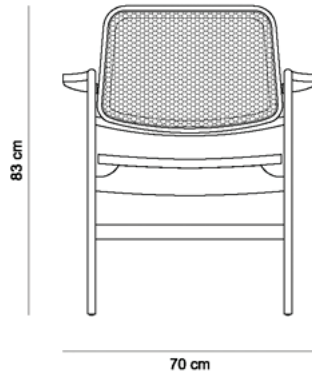

OSCAR ARMCHAIR (LOUNGE) 1956

PRODUCT INFO

DIMENSIONS

- 70 x 63 x 83h (cm)

PRODUCT DESCRIPTION

- Solid wood frame
- Available with woven cane or upholstered seat and/or back

INFO

"This Sergio Rodrigues furniture line is licensed to and commercialized exclusively by LinBrasil Ltda and is protected by patent laws and legal sanctions under both criminal and civil codes. Legal proceedings may be instituted against any parties breaching the rights of LinBrasil."

OSCAR ARMCHAIR (DINING)

1956

PRODUCT INFO

DIMENSIONS

- 70 x 63 x 83h (cm)

PRODUCT DESCRIPTION

- Solid wood frame
- Available with woven cane or upholstered seat and/or back

INFO