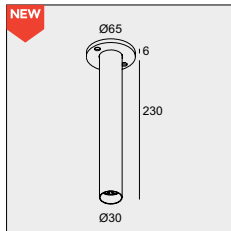

www.deltalight.com/needle

DESIGN BY NITEO LIGHTING FOR DELTA LIGHT®

**CONNECTION
TRIMLESS O.F.A.**

- 62 x 80 9 or 12
- 102 x 80 (CONCRETE)

328 10 03

4A / 250V

0,2

NEEDLE 1 TRC

3000K / CRI>90		2700K / CRI>90	
LED [E] 4,1W / 380lm / 350mA LED [E] 6W / 515lm / 500mA LED [E] 8,3W / 673lm / 700mA		LED [E] 4,1W / 355lm / 350mA LED [E] 6W / 481lm / 500mA LED [E] 8,3W / 629lm / 700mA	
13°	33°	13°	33°
25014 9310 ◊	25014 9320 ◊	25014 9210 ◊	25014 9220 ◊
◊ BBR / FG			
◊ 0,2 IP20			

REQUIREMENTS
LED POWER SUPPLY 350-500-700mA-DC / DIM
CONNECTION TRIMLESS O.F.A.

NEEDLE 1 OK TRC

3000K / CRI>90		2700K / CRI>90	
LED [E] 4,1W / 380lm / 350mA LED [E] 6W / 515lm / 500mA		LED [E] 4,1W / 355lm / 350mA LED [E] 6W / 481lm / 500mA	
13°	33°	13°	33°
25015 9310 ◊	25015 9320 ◊	25015 9210 ◊	25015 9220 ◊
◊ BBR / FG			
◊ 0,2 IP20			

REQUIREMENTS
LED POWER SUPPLY 350-500mA-DC / DIM
CONNECTION TRIMLESS O.F.A.

NEEDLE 1

3000K / CRI>90		2700K / CRI>90	
LED [E] 4,1W / 380lm / 350mA LED [E] 6W / 515lm / 500mA LED [E] 8,3W / 673lm / 700mA		LED [E] 4,1W / 355lm / 350mA LED [E] 6W / 481lm / 500mA LED [E] 8,3W / 629lm / 700mA	
13°	33°	13°	33°
25010 9310 ◊	25010 9320 ◊	25010 9210 ◊	25010 9220 ◊
◊ BBR / FG			
◊ 0,3 IP20			