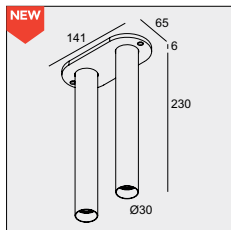

NEEDLE 2

3000K / CRI>90		2700K / CRI>90	
2 x LED [E] 4,1W / 380lm / 350mA 2 x LED [E] 6W / 515lm / 500mA 2 x LED [E] 8,3W / 673lm / 700mA		2 x LED [E] 4,1W / 355lm / 350mA 2 x LED [E] 6W / 481lm / 500mA 2 x LED [E] 8,3W / 629lm / 700mA	
13°	33°	13°	33°
25012 9310 ◊	25012 9320 ◊	25012 9210 ◊	25012 9220 ◊
◊ BBR / FG			
◊ 0,6 IP20			

REQUIREMENTS
LED POWER SUPPLY 350-500-700mA-DC / DIM