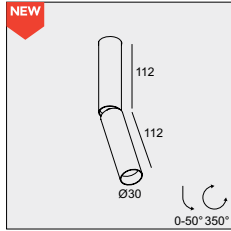

www.deltalight.com/needle

DESIGN BY NITEO LIGHTING FOR DELTA LIGHT®

**CONNECTION
TRIMLESS O.F.A.**

- 62 x 80 9 or 12
- 102 x 80 (CONCRETE)

328 10 03

4A / 250V

0,2

NEEDLE 1 TRC

REQUIREMENTS
LED POWER SUPPLY 350-500-700mA-DC / DIM
CONNECTION TRIMLESS O.F.A.

NEEDLE 1 OK TRC

3000K / CRI>90		2700K / CRI>90	
LED [E] 4,1W / 380lm / 350mA LED [E] 6W / 515lm / 500mA		LED [E] 4,1W / 355lm / 350mA LED [E] 6W / 481lm / 500mA	
13°	33°	13°	33°
25015 9310 ◊	25015 9320 ◊	25015 9210 ◊	25015 9220 ◊
◊ BBR / FG			
◊ 0,2 IP20			