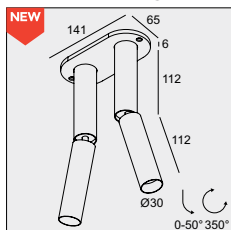

NEEDLE 2 OK

3000K / CRI>90		2700K / CRI>90	
2 x LED [E] 4,1W / 380lm / 350mA 2 x LED [E] 6W / 515lm / 500mA		2 x LED [E] 4,1W / 355lm / 350mA 2 x LED [E] 6W / 481lm / 500mA	
13°	33°	13°	33°
25013 9310 ◊	25013 9320 ◊	25013 9210 ◊	25013 9220 ◊
◊ BBR / FG			
◊ 0,6 IP20			

REQUIREMENTS
LED POWER SUPPLY 350-500mA-DC / DIM