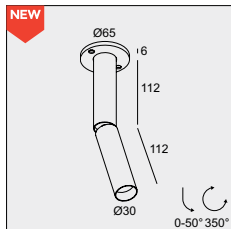

NEEDLE 1 OK

3000K / CRI>90		2700K / CRI>90	
LED [E] 4,1W / 380lm / 350mA LED [E] 6W / 515lm / 500mA		LED [E] 4,1W / 355lm / 350mA LED [E] 6W / 481lm / 500mA	
13°	33°	13°	33°
25011 9310 ◊	25011 9320 ◊	25011 9210 ◊	25011 9220 ◊
◊ BBR / FG			
◊ 0,3 IP20			

REQUIREMENTS
LED POWER SUPPLY 350-500mA-DC / DIM