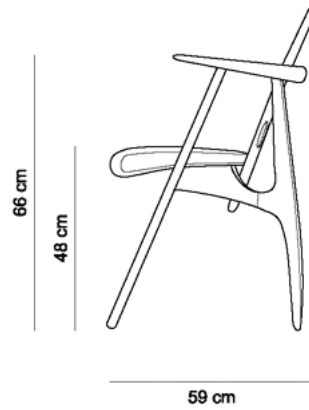

KATITA CHAIR

1997

PRODUCT INFO

DIMENSIONS

- 68 x 59 x 77 h (cm)

PRODUCT DESCRIPTION

- Solid wood frame
- Upholstered seat

INFO