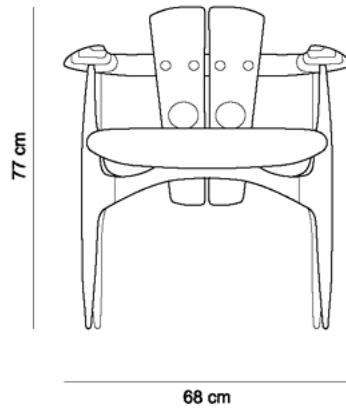

KATITA CHAIR

1997

PRODUCT INFO

DIMENSIONS

- 68 x 59 x 77 h (cm)

PRODUCT DESCRIPTION

- Solid wood frame
- Upholstered seat

INFO