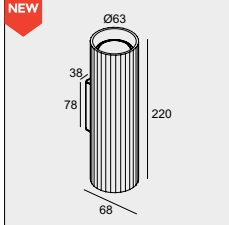

NEW **HEDRA 62 W**

PLEASE FIND THE OTHER MEMBERS
▼ OF THIS FAMILY ▼

INTERIOR
WALL SURFACE

WIRELESS CONTROL
Suitable for all dimmable luminaires.
CTRL DELTA R
TECHNICAL DATA ► PAG TEC 4

HEDRA 62 W DOWN-UP HI

2 x QPAR51 max.35W

472 362 00 ◊

◊ B / BBR / GC / W

GU10 / 100-240V / 50-60Hz

□ 0,7 IP20 ◊ 0,5

OPTIONS

LED SOLUTION - PAG TEC 8