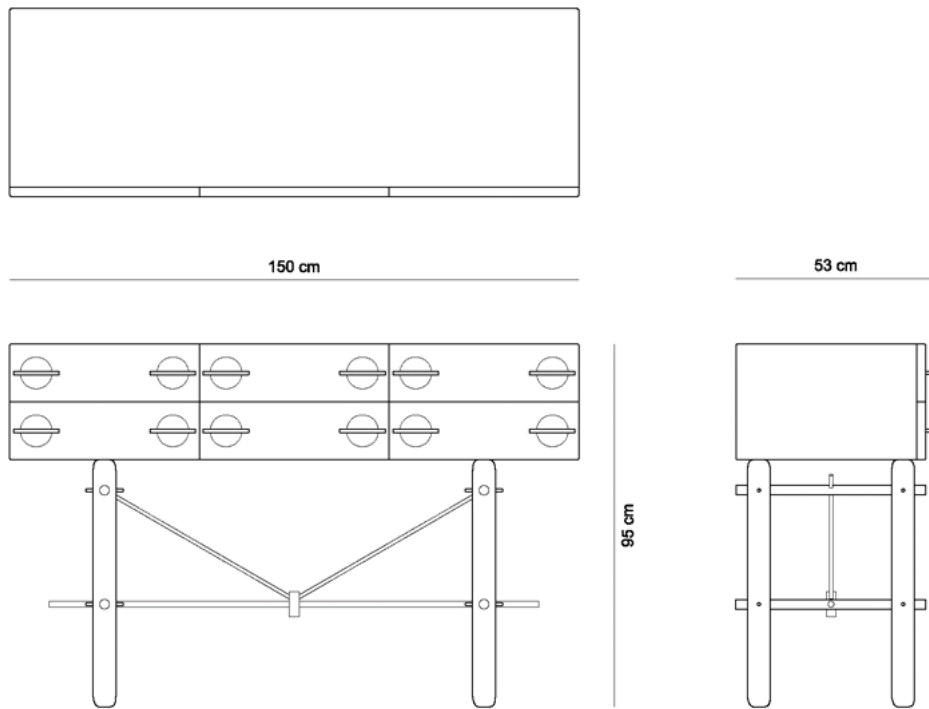

BIANCA CHEST

1993

PRODUCT INFO

DIMENSIONS

- 150 x 63 x 95 h (cm)

PRODUCT DESCRIPTION

- Solid wood frame and legs
- Top and side panels with Oak veneer
- Trivet and drawer handles in chrome-plated brass
- Six drawers with metal slides