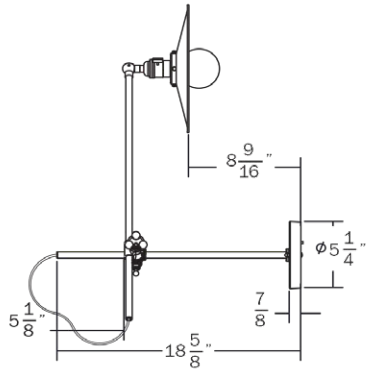

Materials

Powder-coated and cast brass with a black cloth pulley cord.

Dimensions

Fixed Arm - 18"
Adjustable Arm - 24"
Shade - 10"
Canopy - 5 $\frac{1}{4}$ "

Weight

6 lbs

Lamp

60 Watt Max
6W Dimmable LED bulb included
540 Lumens
50 Watt Equivalent
2700K Color Temperature
Bulb Life 30,000 Hours
110/120V, E26
220/240, E27
UL / CE Approved

side

25"

front

side

front

WORKSTEAD

WORKSTEAD

WALL LAMP
plug-in

WORKSTEAD

WALL LAMP

plug-in

Description

The Wall Lamp is the simplest yet most adjustable of all the fixtures in the Workstead line. It can be utilized as a wall sconce, reading lamp, ceiling washer, or even a task light. Complemented by a black shade, the lamp is an elegant and flexible frame for a single bulb.

Materials

Powder-coated and cast brass with a black cloth pulley cord.

Dimensions

Fixed Arm - 18"
Adjustable Arm - 24"
Shade - 10"
Canopy - 5 $\frac{1}{2}$ "
Cord - 10'-0"

Weight

5 lbs

Lamp

60 Watt Max
6W Dimmable LED bulb included
540 Lumens
50 Watt Equivalent
2700K Color Temperature
Bulb Life 30,000 Hours
110/120V, E26
220/240, E27
UL / CE Approved