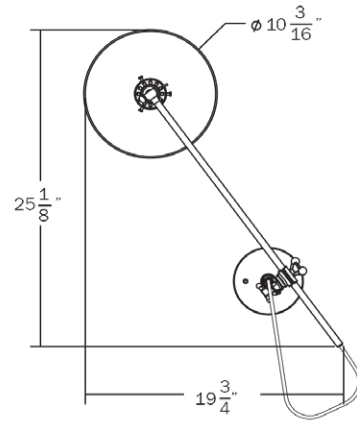

Materials

Powder-coated and cast brass with a black cloth pulley cord.

Dimensions

Fixed Arm - 18"
Adjustable Arm - 24"
Shade - 10"
Canopy - 5 $\frac{1}{4}$ "

Weight

6 lbs

Lamp

60 Watt Max
6W Dimmable LED bulb included
540 Lumens
50 Watt Equivalent
2700K Color Temperature
Bulb Life 30,000 Hours
110/120V, E26
220/240, E27
UL / CE Approved

side

25"

front

side

front

WORKSTEAD

WORKSTEAD

WALL LAMP
plug-in

Materials

Powder-coated and cast brass with a black cloth pulley cord.

Dimensions

Fixed Arm - 18"
Adjustable Arm - 24"
Shade - 10"
Canopy - 5 $\frac{1}{2}$ "
Cord - 10'-0"

Weight

5 lbs

Lamp

60 Watt Max
6W Dimmable LED bulb included
540 Lumens
50 Watt Equivalent
2700K Color Temperature
Bulb Life 30,000 Hours
110/120V, E26
220/240, E27
UL / CE Approved

18 $\frac{5}{8}$ "

side

25"

front

side

front

WORKSTEAD