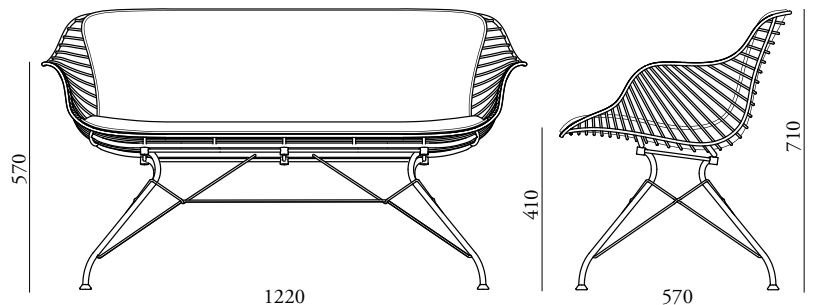

Leather colour range

Yellowstone  
*Aniline*

Matstone\*  
*Aniline / Sanded*

Elegance  
*Aniline*

Horizon  
*Protected Aniline*

Frame (Steel)

DATA

Dimensions (mm)

H 710 / W 1220 / D 570

Weight, net (kg)

20.50

SHIPPING INFORMATION

*Dimensions and weight are inclusive pallet.*

Dimensions, gross (mm)

L 1270 / W 630 / H 900

Volume, gross (m<sup>3</sup>)