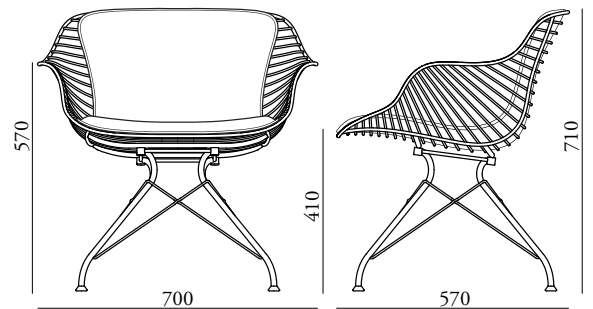

Leather colour range

Yellowstone
Aniline

Matstone*
Aniline / Sanded

Elegance
Aniline

Horizon
Protected Aniline

Frame (Steel)

DATA

Dimensions (mm)

H 710 / W 700 / D 570

Weight, net (kg)

11.20

SHIPPING INFORMATION

Dimensions, gross (mm)

L 740 / W 610 / H 750

Volume, gross (m³)

0.34