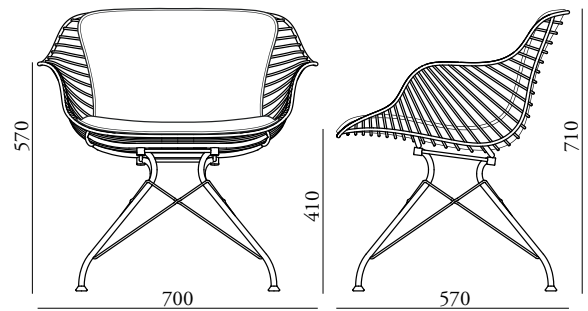

Leather colour range

Yellowstone
Aniline

Matstone*
Aniline / Sanded

Elegance
Aniline

Horizon
Protected Aniline

Frame (Steel)

DATA

Dimensions (mm)

H 710 / W 700 / D 570

Weight, net (kg)

11.20

SHIPPING INFORMATION

Dimensions, gross (mm)

L 740 / W 610 / H 750

Volume, gross (m³)

0.34