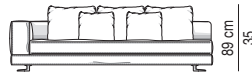

SOFA ELEMENTO TERMINALE SOFA ELEMENT WITH 1 ARMREST