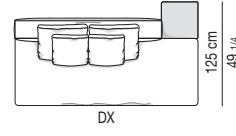

SOFA CON TOP 44X44 SOFA WITH TOP CM 44X44