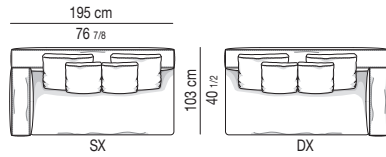

SOFA ELEMENTO TERMINALE SOFA ELEMENT WITH 1 ARMREST