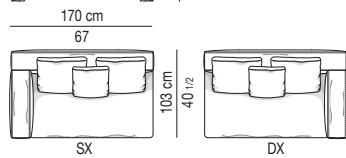

SOFA ELEMENTO TERMINALE SOFA ELEMENT WITH 1 ARMREST