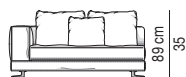

SOFA ELEMENTO TERMINALE SOFA ELEMENT WITH 1 ARMREST