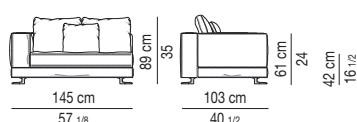

SOFA ELEMENTO TERMINALE SOFA ELEMENT WITH 1 ARMREST