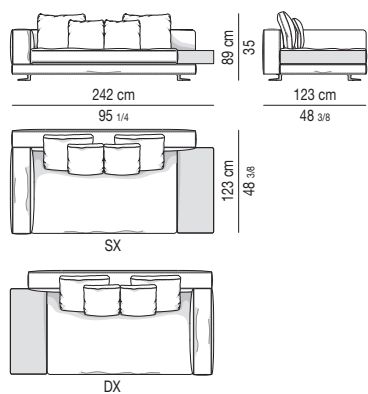

DIVANO TERMINALE CON TOP CM 44X100 ELEMENT WITH 1 ARMREST WITH TOP CM 44X100