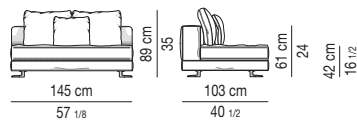

SOFA

SOFA ELEMENTO TERMINALE SOFA ELEMENT WITH 1 ARMREST

SOFA CON TOP 44X44 SOFA WITH TOP CM 44X44