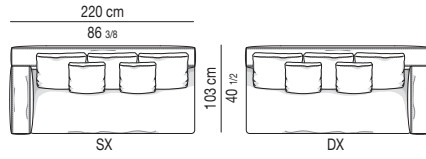

SOFA ELEMENTO TERMINALE SOFA ELEMENT WITH 1 ARMREST