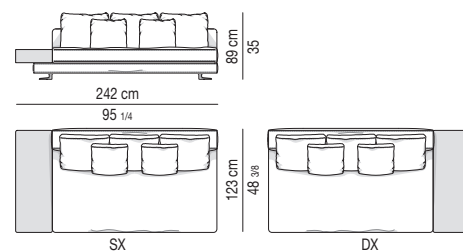

SOFÀ CON TOP CM 44X123 | SOFÀ WITH TOP CM 44X123