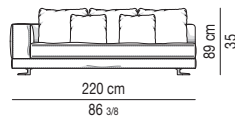

ELEMENTO TERMINALE | ELEMENT WITH 1 ARMREST