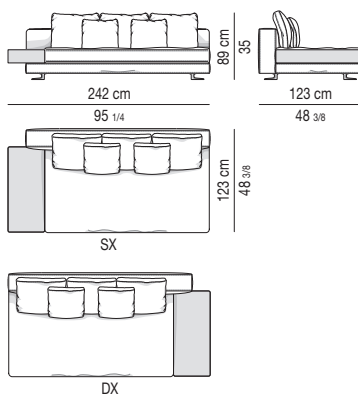

ELEMENTO TERMINALE CON TOP CM 44X100 ELEMENT WITH TOP CM 44X100