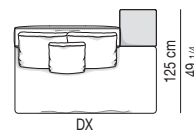

SOFA CON TOP 44X44 SOFA WITH TOP CM 44X44