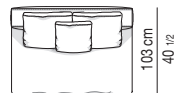

SOFA

SOFA ELEMENTO TERMINALE SOFA ELEMENT WITH 1 ARMREST

SOFA CON TOP 44X44 SOFA WITH TOP CM 44X44