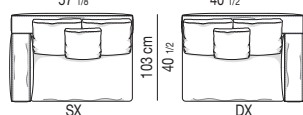

SOFA ELEMENTO TERMINALE SOFA ELEMENT WITH 1 ARMREST