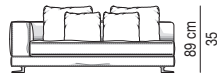

SOFA ELEMENTO TERMINALE SOFA ELEMENT WITH 1 ARMREST