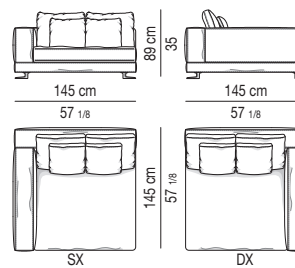

SOFÀ-ISOLA CHAISE LONGUE SOFÀ-CHAISE-LONGUE ISLE