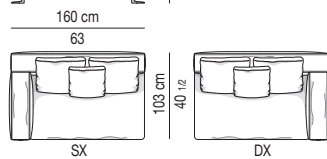

SOFA ELEMENTO TERMINALE SOFA ELEMENT WITH 1 ARMREST