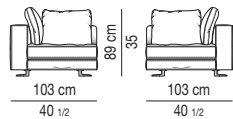

ELEMENTO ANGOLARE | CORNER ELEMENT