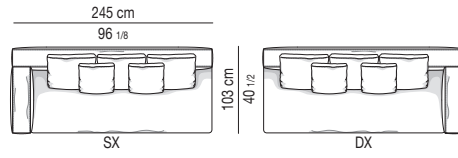

SOFA ELEMENTO TERMINALE SOFA ELEMENT WITH 1 ARMREST