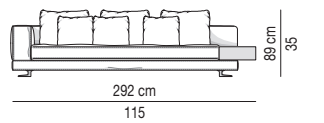

DIVANO | SOFA

Divano composto da un elemento terminale sx da cm 145 e da un elemento terminale dx da cm 145.

Arrangement made up of one element with armrest sx cm 145 and one element with armrest dx cm 145.

Divano composto da un elemento terminale sx da cm 160 e da un elemento terminale dx da cm 160.

Arrangement made up of one element with armrest sx cm 160 and one element with armrest dx cm 160.

Divano composto da un elemento terminale sx da cm 170 e da un elemento terminale dx da cm 170.

Arrangement made up of one element with armrest sx cm 170 and one element with armrest dx cm 170.

DIVANO TERMINALE CON TOP CM 44X82 ELEMENT WITH 1 ARMREST WITH TOP CM 44X82

SX

DX

SX

DX

SX

DX

SX

DX