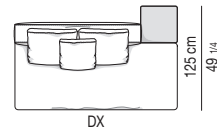

SOFA CON TOP 44X44 SOFA WITH TOP CM 44X44