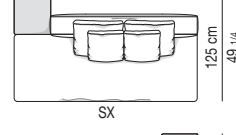

SOFA CON TOP 44X44 SOFA WITH TOP CM 44X44