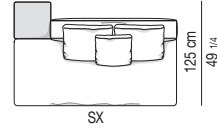

SOFA CON TOP 44X44 SOFA WITH TOP CM 44X44