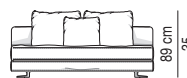

SOFA

SOFA ELEMENTO TERMINALE SOFA ELEMENT WITH 1 ARMREST

SOFA CON TOP 44X44 SOFA WITH TOP CM 44X44