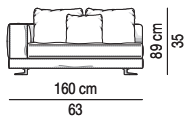

ELEMENTO TERMINALE | ELEMENT WITH 1 ARMREST