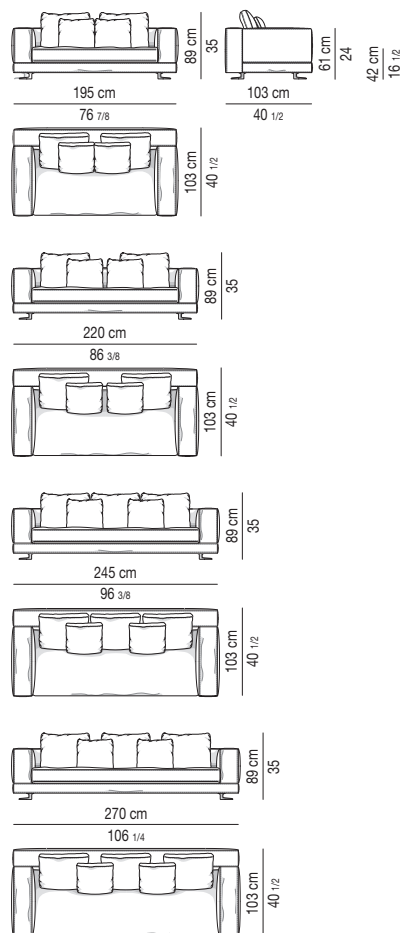

DIVANO | SOFA

Divano composto da un elemento terminale sx da cm 145 e da un elemento terminale dx da cm 145.

Arrangement made up of one element with armrest sx cm 145 and one element with armrest dx cm 145.

Divano composto da un elemento terminale sx da cm 160 e da un elemento terminale dx da cm 160.

Arrangement made up of one element with armrest sx cm 160 and one element with armrest dx cm 160.

Divano composto da un elemento terminale sx da cm 170 e da un elemento terminale dx da cm 170.

Arrangement made up of one element with armrest sx cm 170 and one element with armrest dx cm 170.

DIVANO TERMINALE CON TOP CM 44X82 ELEMENT WITH 1 ARMREST WITH TOP CM 44X82

SX

DX

SX

DX

SX

DX

SX

DX