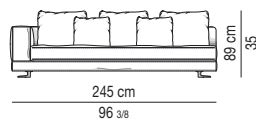

ELEMENTO TERMINALE | ELEMENT WITH 1 ARMREST