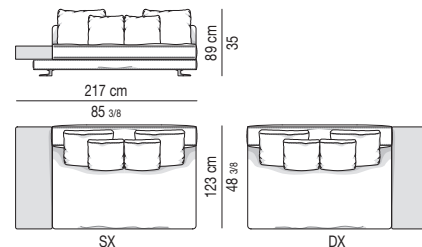

SOFÀ CON TOP CM 44X123 | SOFÀ WITH TOP CM 44X123