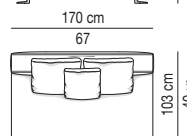

SOFA

SOFA ELEMENTO TERMINALE SOFA ELEMENT WITH 1 ARMREST

SOFA CON TOP 44X44 SOFA WITH TOP CM 44X44