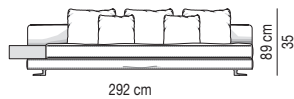

ELEMENTO TERMINALE CON TOP CM 44X82 ELEMENT WITH TOP CM 44X82

SX

DX

SX

DX

SX

DX

SX

DX

SX

DX

SX

DX

SX

DX

COUCH

SX

DOPPIO COUCH | DOUBLE COUCH

SX

DX

CHAISE LONGUE

SX

DX

CHAISE LONGUE CON TOP CM 44X120 CHAISE-LONGUE WITH TOP CM 44X120

SX

DX