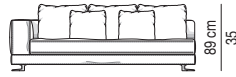

SOFA ELEMENTO TERMINALE SOFA ELEMENT WITH 1 ARMREST