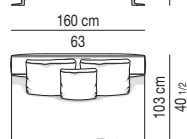

SOFA

SOFA ELEMENTO TERMINALE SOFA ELEMENT WITH 1 ARMREST

SOFA CON TOP 44X44 SOFA WITH TOP CM 44X44