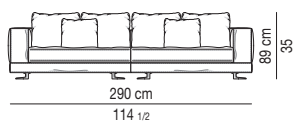

DIVANO | SOFA