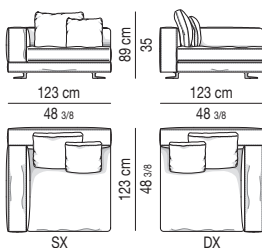

ELEMENTO TERMINALE | ELEMENT WITH 1 ARMREST