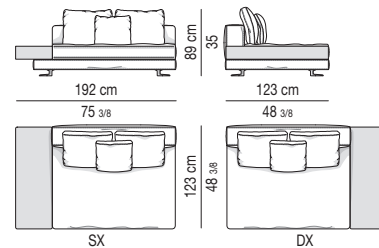

SOFÀ CON TOP CM 44X123 | SOFÀ WITH TOP CM 44X123