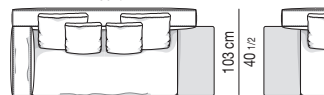

DIVANO | SOFA

Divano composto da un elemento terminale sx da cm 145 e da un elemento terminale dx da cm 145.

Arrangement made up of one element with armrest sx cm 145 and one element with armrest dx cm 145.

Divano composto da un elemento terminale sx da cm 160 e da un elemento terminale dx da cm 160.

Arrangement made up of one element with armrest sx cm 160 and one element with armrest dx cm 160.

Divano composto da un elemento terminale sx da cm 170 e da un elemento terminale dx da cm 170.

Arrangement made up of one element with armrest sx cm 170 and one element with armrest dx cm 170.

DIVANO TERMINALE CON TOP CM 44X82 ELEMENT WITH 1 ARMREST WITH TOP CM 44X82

SX

DX

SX

DX

SX

DX

SX

DX