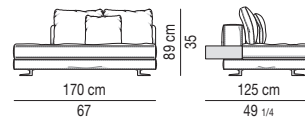

SOFA CON TOP 44X44 SOFA WITH TOP CM 44X44