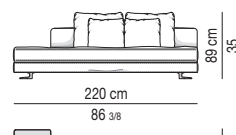

SOFA CON TOP 44X44 SOFA WITH TOP CM 44X44