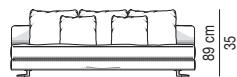

SOFA

SOFA ELEMENTO TERMINALE SOFA ELEMENT WITH 1 ARMREST

SOFA CON TOP 44X44 SOFA WITH TOP CM 44X44