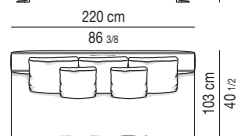

SOFA

SOFA ELEMENTO TERMINALE SOFA ELEMENT WITH 1 ARMREST

SOFA CON TOP 44X44 SOFA WITH TOP CM 44X44