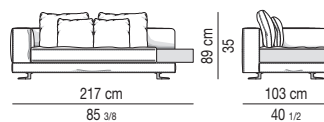

DIVANO TERMINALE CON TOP CM 44X82 ELEMENT WITH 1 ARMREST WITH TOP CM 44X82