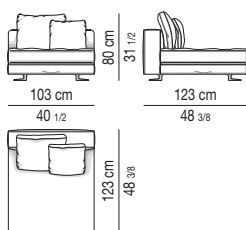

ELEMENTO CENTRALE | CENTRAL ELEMENT