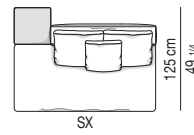

SOFA CON TOP 44X44 SOFA WITH TOP CM 44X44