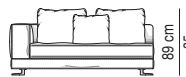

SOFA ELEMENTO TERMINALE SOFA ELEMENT WITH 1 ARMREST