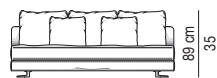

SOFA

SOFA ELEMENTO TERMINALE SOFA ELEMENT WITH 1 ARMREST

SOFA CON TOP 44X44 SOFA WITH TOP CM 44X44