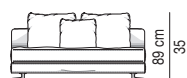

SOFA

SOFA ELEMENTO TERMINALE SOFA ELEMENT WITH 1 ARMREST

SOFA CON TOP 44X44 SOFA WITH TOP CM 44X44