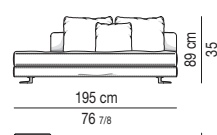

SOFA CON TOP 44X44 SOFA WITH TOP CM 44X44