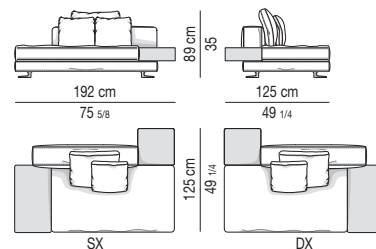

SOFÀ-MIX CON TOP CM 44X79 E 44X44 SOFÀ-MIX WITH TOP CM 44X79 AND 44X44