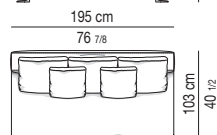

SOFA

SOFA ELEMENTO TERMINALE SOFA ELEMENT WITH 1 ARMREST

SOFA CON TOP 44X44 SOFA WITH TOP CM 44X44