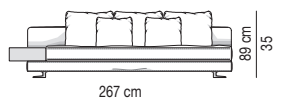

ELEMENTO TERMINALE CON TOP CM 44X82 ELEMENT WITH TOP CM 44X82

SX

DX

SX

DX

SX

DX

SX

DX

SX

DX

SX

DX

SX

DX

COUCH

SX

DOPPIO COUCH | DOUBLE COUCH

SX

DX

CHAISE LONGUE

SX

DX

CHAISE LONGUE CON TOP CM 44X120 CHAISE-LONGUE WITH TOP CM 44X120

SX

DX