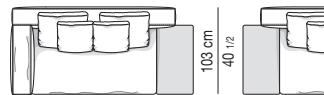

DIVANO TERMINALE CON TOP CM 44X82 ELEMENT WITH 1 ARMREST WITH TOP CM 44X82