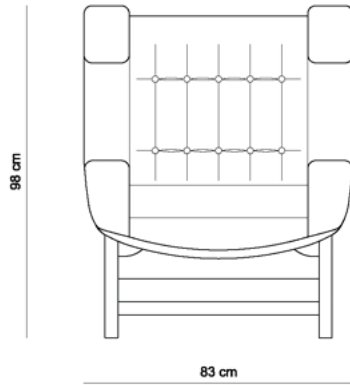

VOLTAIRE ARMCHAIR 1965

PRODUCT INFO

DIMENSIONS

- 83 x 88 x 98 h (cm)

PRODUCT DESCRIPTION

- Solid wood frame
- Upholstered with loose cushion on seat

INFO

"This Sergio Rodrigues furniture line is licensed to and commercialized exclusively by LinBrasil Ltda and is protected by patent laws and legal sanctions under both criminal and civil codes. Legal proceedings may be instituted against any parties breaching the rights of LinBrasil."

VOLTAIRE FOOTSTOOL

1965

PRODUCT INFO

DIMENSIONS

- 67 x 48 x 43 h (cm)

PRODUCT DESCRIPTION

- Solid wood frame
- Upholstered with loose cushion

INFO