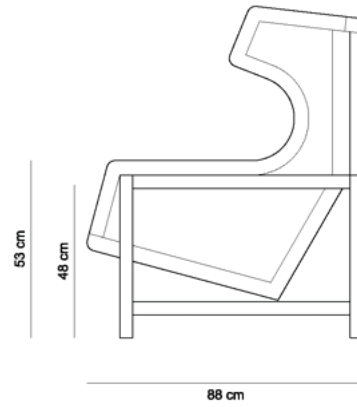

VOLTAIRE ARMCHAIR 1965

PRODUCT INFO

DIMENSIONS

- 83 x 88 x 98 h (cm)

PRODUCT DESCRIPTION

- Solid wood frame
- Upholstered with loose cushion on seat

INFO

"This Sergio Rodrigues furniture line is licensed to and commercialized exclusively by LinBrasil Ltda and is protected by patent laws and legal sanctions under both criminal and civil codes. Legal proceedings may be instituted against any parties breaching the rights of LinBrasil."

VOLTAIRE FOOTSTOOL

1965

PRODUCT INFO

DIMENSIONS

- 67 x 48 x 43 h (cm)

PRODUCT DESCRIPTION

- Solid wood frame
- Upholstered with loose cushion

INFO