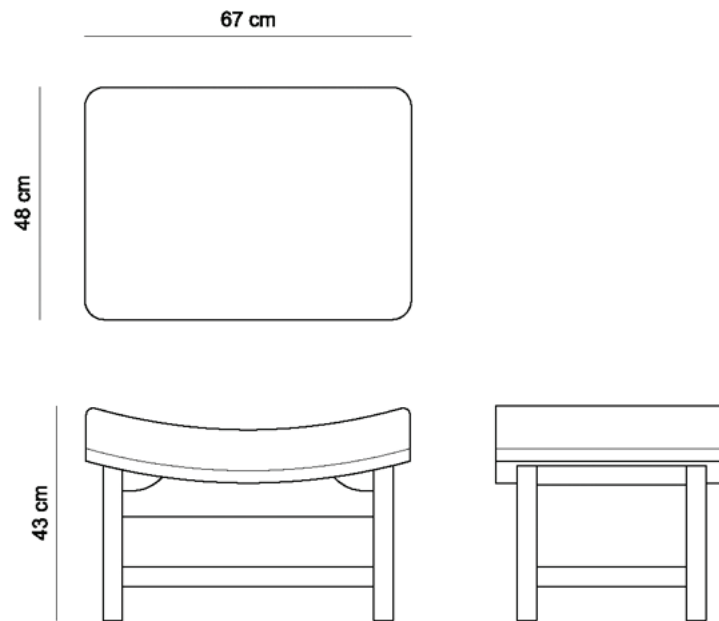

VOLTAIRE ARMCHAIR 1965

PRODUCT INFO

DIMENSIONS

- 83 x 88 x 98 h (cm)

PRODUCT DESCRIPTION

- Solid wood frame
- Upholstered with loose cushion on seat

INFO

"This Sergio Rodrigues furniture line is licensed to and commercialized exclusively by LinBrasil Ltda and is protected by patent laws and legal sanctions under both criminal and civil codes. Legal proceedings may be instituted against any parties breaching the rights of LinBrasil."

VOLTAIRE FOOTSTOOL

1965

PRODUCT INFO

DIMENSIONS

- 67 x 48 x 43 h (cm)

PRODUCT DESCRIPTION

- Solid wood frame
- Upholstered with loose cushion

INFO