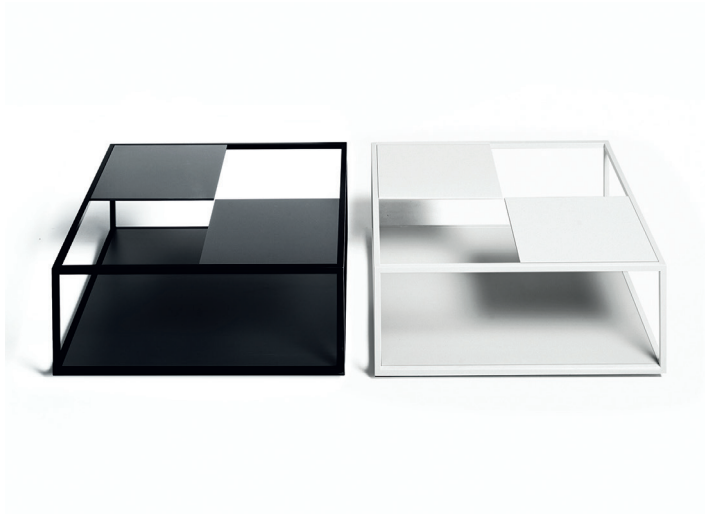

Tetris Nendo 2007

Low table

Materials:

FRAME: tubular square-sectioned black or white powder-coated steel. Thermoplastic adjustable feet.

TOPS: MDF (class E1, CARB P2 / TSCA Title VI certified), finished with white or black paint, embossed finish.