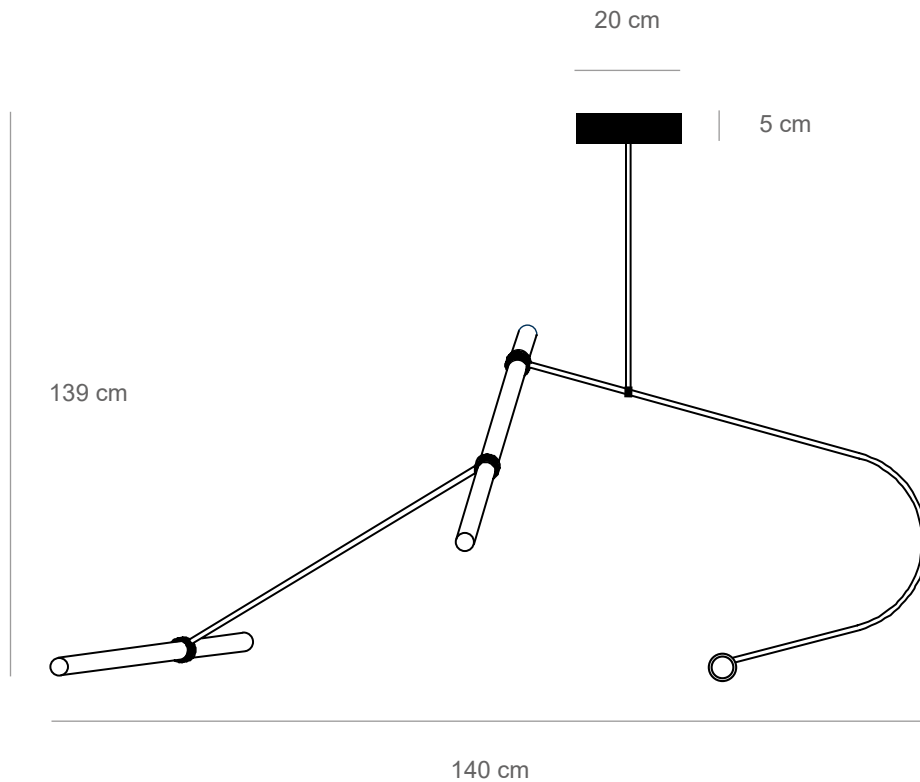

## Tube Pendant collection

---

# Tube pendant

technical details

No. 2

Materials: brass pipe, acrylic tube, LED lights  
Light: flexible LED strip light, 48W, 24V - UL listed

Color temperature: 2700K warm white

Dimensions: 140 cm x 139 cm (height to order)

Light tube diameter: 35 mm

Light tube length: 2x 80 cm and 1x 60 cm

Brass pipe diameter: 10 mm

Number of light tubes: 3

Voltage: 110-240

CE Approved

Assembled by hand in Berlin studio from costume components.