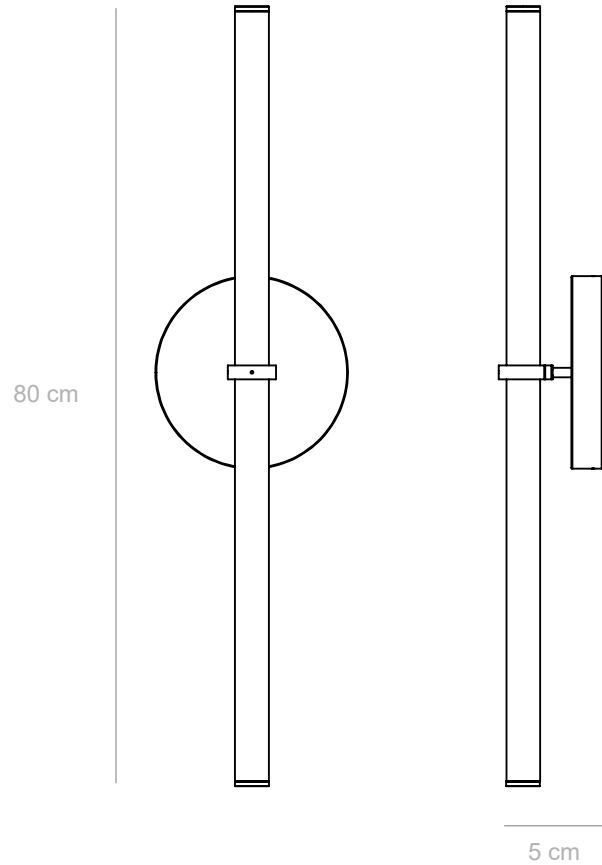

NAAMA HOFMAN
LIGHT OBJECTS

2020

Wall light object

Formed by basic geometric shapes: circle and a line.
Elegant and simple, this light object is a true design masterpiece.

Light Object

technical details

014

Front

Side

Materials: brass pipe, acrylic tube, LED lights
Light: flexible LED strip light, 16W, 24V - UL listed

Color temperature: 2700K warm white

Dimensions: 80 cm x 5 cm (height to order)

Light tube diameter: 35 mm

Canopy diameter: 20 cm

Available light tube lengths: 80 cm / 60 cm / 40 cm

Voltage: 110-240

CE Approved

Assembled by hand in Berlin studio from costume components.

Available finishes: polished brass, natural brass, black, white