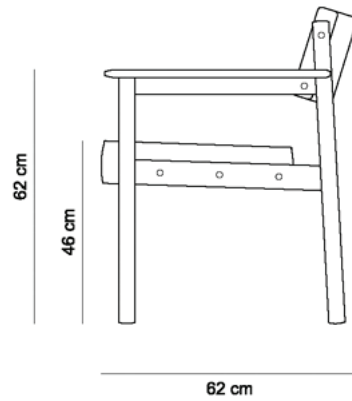

TIÃO CHAIR

1959

PRODUCT INFO

DIMENSIONS

- 48 x 52 x 78 (cm)

PRODUCT DESCRIPTION

- Solid wood frame
- Upholstered seat and back

INFO

TIÃO CHAIR (WITH ARMS)

1959

PRODUCT INFO

DIMENSIONS

- 61 x 62 x 78 h (cm)

PRODUCT DESCRIPTION

- Solid wood frame
- Upholstered seat and back

INFO