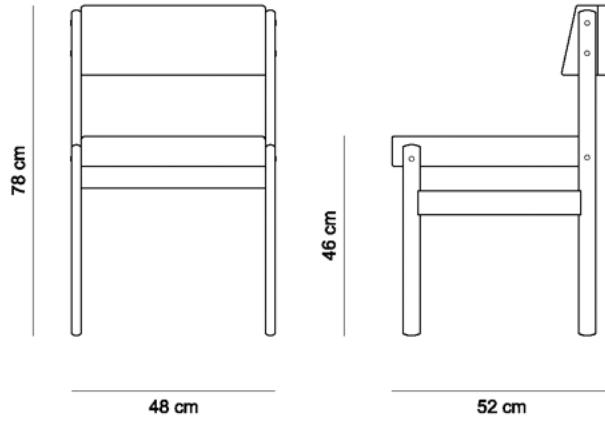

TIÃO CHAIR

1959

PRODUCT INFO

DIMENSIONS

- 48 x 52 x 78 (cm)

PRODUCT DESCRIPTION

- Solid wood frame
- Upholstered seat and back

INFO

TIÃO CHAIR (WITH ARMS)

1959

PRODUCT INFO

DIMENSIONS

- 61 x 62 x 78 h (cm)

PRODUCT DESCRIPTION

- Solid wood frame
- Upholstered seat and back

INFO