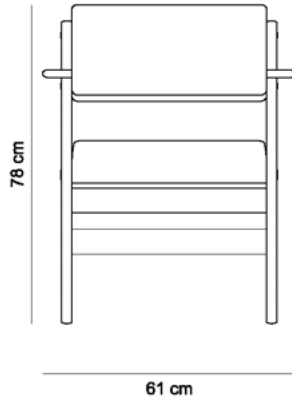

TIÃO CHAIR

1959

PRODUCT INFO

DIMENSIONS

- 48 x 52 x 78 (cm)

PRODUCT DESCRIPTION

- Solid wood frame
- Upholstered seat and back

INFO

TIÃO CHAIR (WITH ARMS)

1959

PRODUCT INFO

DIMENSIONS

- 61 x 62 x 78 h (cm)

PRODUCT DESCRIPTION

- Solid wood frame
- Upholstered seat and back

INFO