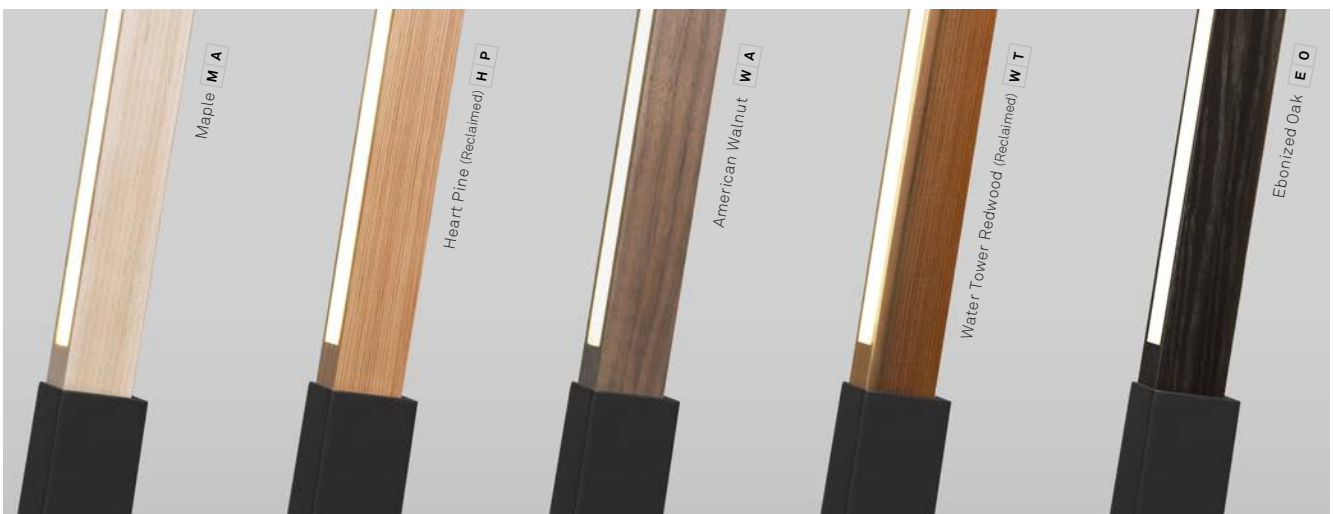

STANDARD FINISH OPTIONS

WHITE **W H**

SLATE GREY **S G**

MATTE BLACK **M B**

STICKBULB

PREMIUM FINISH OPTIONS

BRUSHED NICKEL **B N**

POLISHED NICKEL **P N**

PREMIUM FINISH OPTIONS

BRUSHED BRASS **B B**

POLISHED BRASS **P B**

PREMIUM FINISH OPTIONS

HAND BLACKENED STEEL **B L**