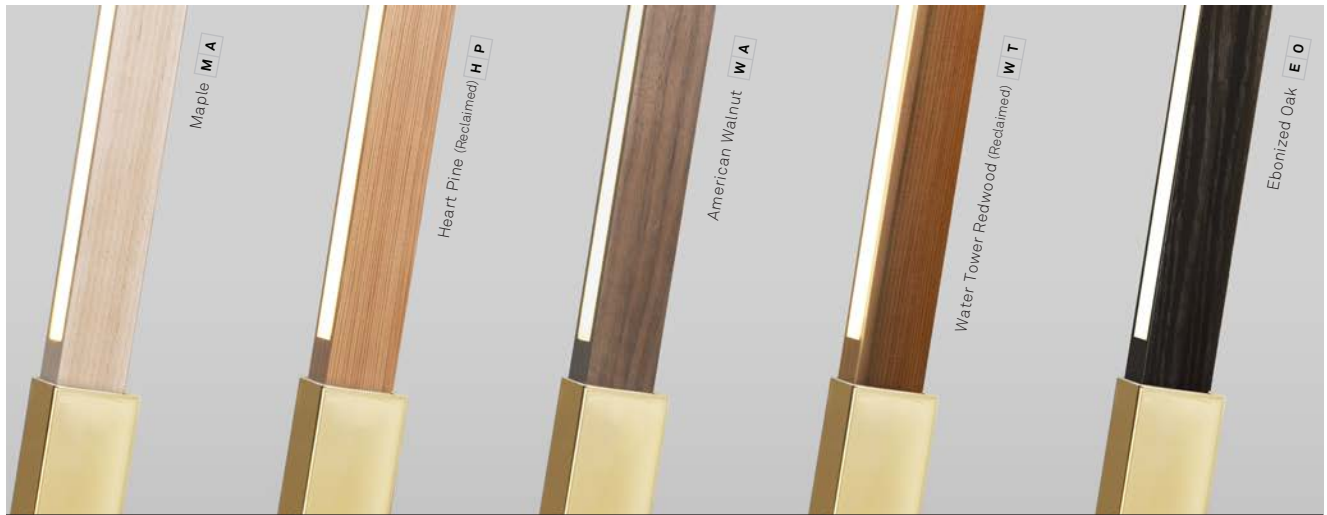

STANDARD FINISH OPTIONS

WHITE **W H**

SLATE GREY **S G**

MATTE BLACK **M B**

STICKBULB

PREMIUM FINISH OPTIONS

BRUSHED NICKEL **B N**

POLISHED NICKEL **P N**

PREMIUM FINISH OPTIONS

BRUSHED BRASS **B B**

POLISHED BRASS **P B**

PREMIUM FINISH OPTIONS

HAND BLACKENED STEEL **B L**