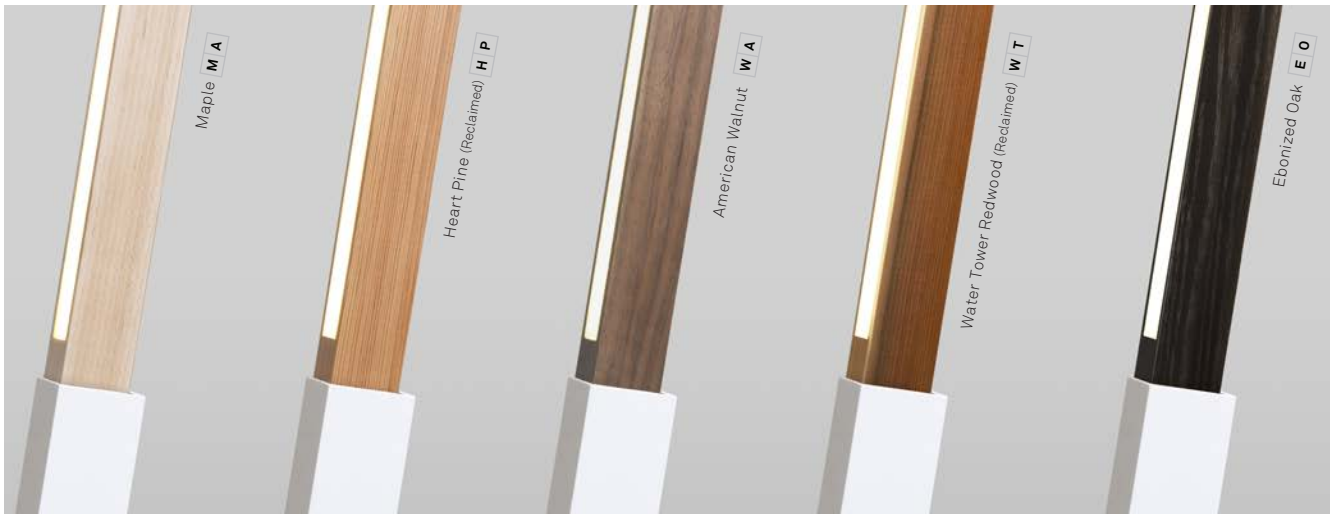

STANDARD FINISH OPTIONS

WHITE **W H**

SLATE GREY **S G**

MATTE BLACK **M B**

STICKBULB

PREMIUM FINISH OPTIONS

BRUSHED NICKEL **B N**

POLISHED NICKEL **P N**

PREMIUM FINISH OPTIONS

BRUSHED BRASS **B B**

POLISHED BRASS **P B**

PREMIUM FINISH OPTIONS

HAND BLACKENED STEEL **B L**