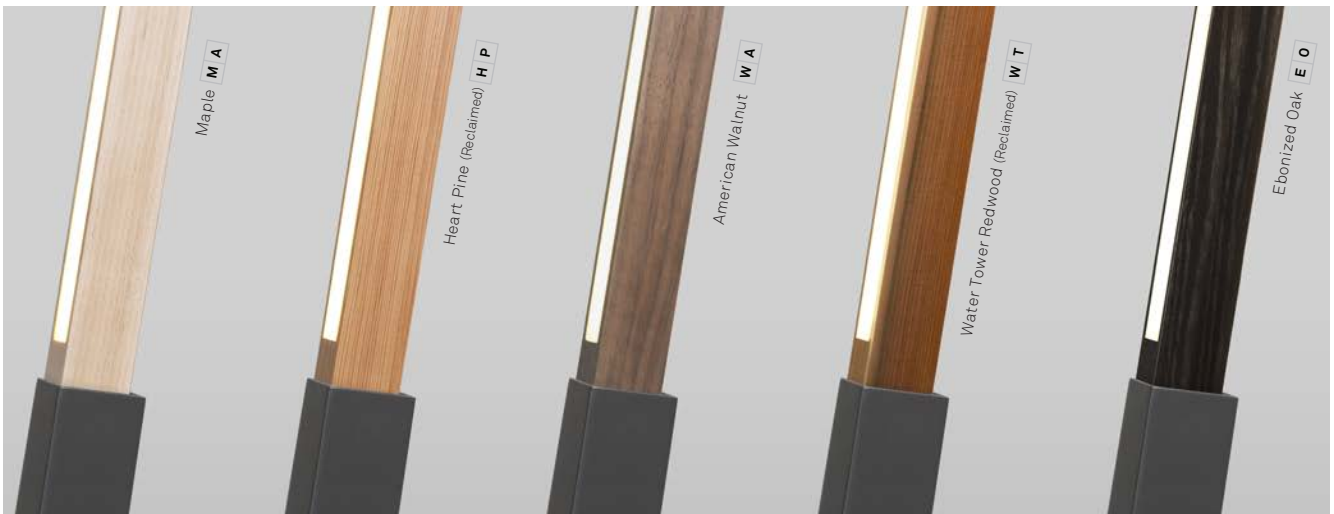

STANDARD FINISH OPTIONS

WHITE **W H**

SLATE GREY **S G**

MATTE BLACK **M B**

STICKBULB

PREMIUM FINISH OPTIONS

BRUSHED NICKEL **B N**

POLISHED NICKEL **P N**

PREMIUM FINISH OPTIONS

BRUSHED BRASS **B B**

POLISHED BRASS **P B**

PREMIUM FINISH OPTIONS

HAND BLACKENED STEEL **B L**