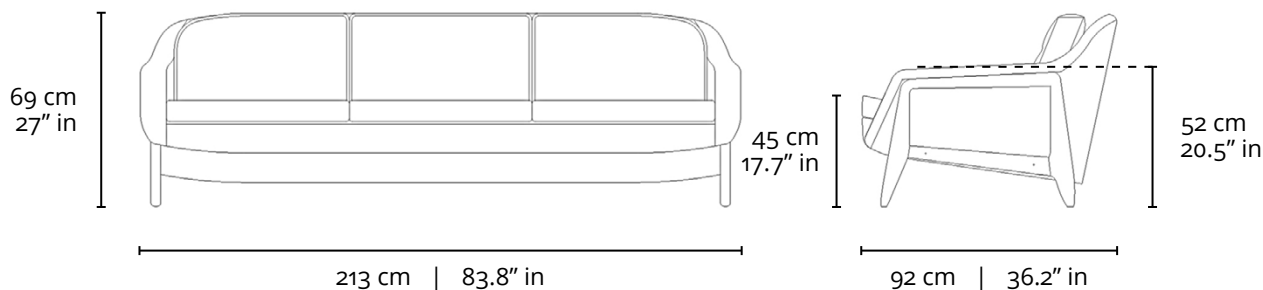

SOFÁ STELLA - DOIS LUGARES 1956

DESCRIÇÃO TÉCNICA

DIMENSÕES

- 148 x 92 x 69h (cm)

MATERIAIS E FABRICAÇÃO

- Estrutura em madeira maciça.
- Assento e encosto estofados, revestidos em couro natural ou tecido.
- Almofadas soltas.

LinBrasil Licensed by Sergio Rodrigues © Todos os direitos reservados.

STELLA SOFA - TWO SEATS

1956

PRODUCT INFO

DIMENSIONS

- 148 x 92 x 69h (cm)
- 58.2" x 36.2" x 27"h (inches)*

PRODUCT DESCRIPTION

- Solid wood frame.
- Upholstered loose cushions.

* The inch measurements are approximate for better picturing the dimensions. Only the centimeters measurements are accurate.

INFO

"This Sergio Rodrigues furniture line is licensed to and commercialized exclusively by LinBrasil Ltda and is protected by patent laws and legal sanctions under both criminal and civil codes. Legal proceedings may be instituted against any parties breaching the rights of LinBrasil."

LinBrasil Licensed by Sergio Rodrigues © Todos os direitos reservados.

STELLA SOFA - THREE SEATS

1956

PRODUCT INFO

DIMENSIONS

- 213 x 92 x 69h (cm)
- 83.8" x 36.2" x 27"h (inches)*

PRODUCT DESCRIPTION

- Solid wood frame.
- Upholstered loose cushions.