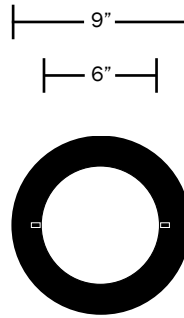

WORKSTEAD

SIGNAL PENDANT
bronze

WORKSTEAD

SIGNAL PENDANT

hardwired

Description

The Signal Pendant is a delicate yet grounded fixture. A hand blown glass globe is delicately mounted between two metal pins above a luminous canopy, creating a hieroglyphic composition. A pull chain holds a slender rod, giving the piece a jewel-like presence.

Materials

Hand blown glass globe
with a sandblasted finish. Hewn
Bronze
Matching Pull Chain

Dimensions

Globe - 6"
Canopy - 9"

Medium - 36"

Weight

6 lbs

Lamp

40 Watt Max
5W Dimmable LED Bulb Included
280 Lumens
40 Watt Equivalent
2700K Color Temperature Bulb
Life 30,000 Hours 110/120V,
E12
220/240V, E14
UL / CE Listed

front

side

WORKSTEAD