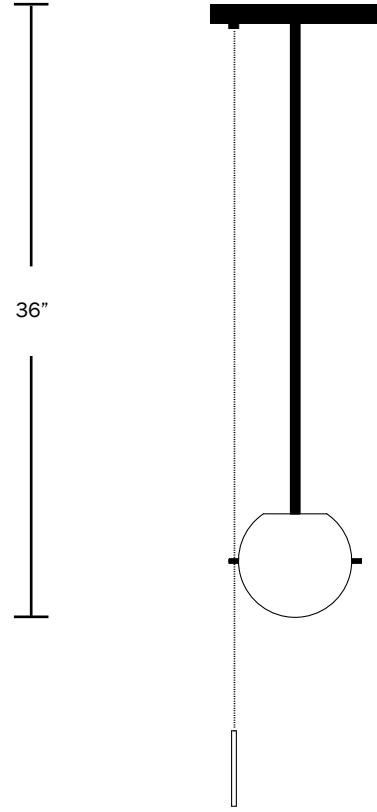

WORKSTEAD

SIGNAL PENDANT
bronze

WORKSTEAD

SIGNAL PENDANT

hardwired

Description

The Signal Pendant is a delicate yet grounded fixture. A hand blown glass globe is delicately mounted between two metal pins above a luminous canopy, creating a hieroglyphic composition. A pull chain holds a slender rod, giving the piece a jewel-like presence.

Materials

Hand blown glass globe
with a sandblasted finish. Hewn
Bronze
Matching Pull Chain

Dimensions

Globe - 6"
Canopy - 9"

Medium - 36"

Weight

6 lbs

Lamp

40 Watt Max
5W Dimmable LED Bulb Included
280 Lumens
40 Watt Equivalent
2700K Color Temperature Bulb
Life 30,000 Hours 110/120V,
E12
220/240V, E14
UL / CE Listed

front

side

WORKSTEAD