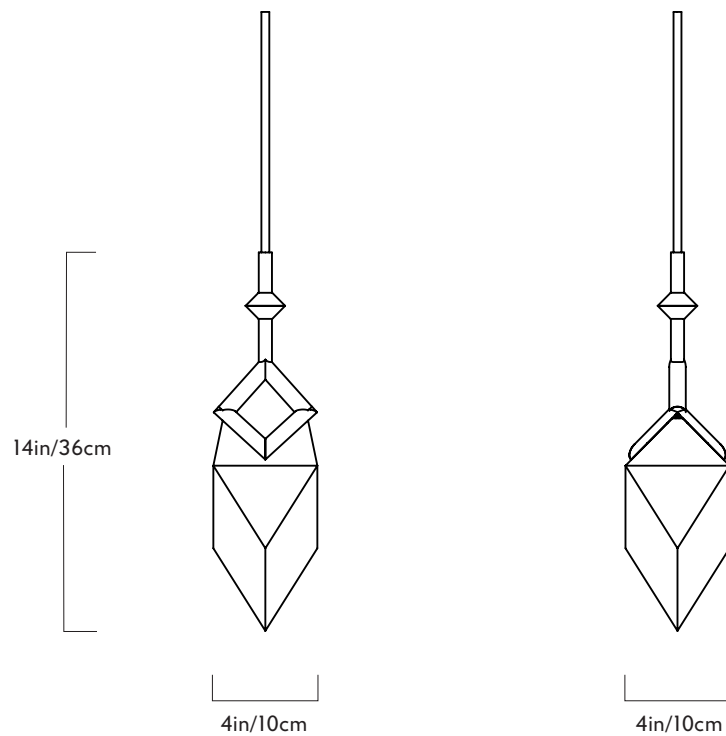

Roll & Hill

Seed

Series
Seed

Product
Single Pendant

Dimensions
L 4in/10cm x W 4in/10cm x H 14in/36cm

Weight
3.1lb/1.4kg

Single Pendant

Materials
Brass, glass

Finishes
Blackened steel, oil-rubbed bronze,
polished nickel, brushed brass

Suspension
SVT cord

Canopy
5-inch round in matching metal finish

Certifications
UL, cUL (120V)

120V Illumination
Bulb: 25 Watt G9 halogen
Socket: G9
Wattage: 25 Watts
Lumens: 110 Lumens
Color Temperature: 2700 Kelvin
Dimming: Triac or ELV