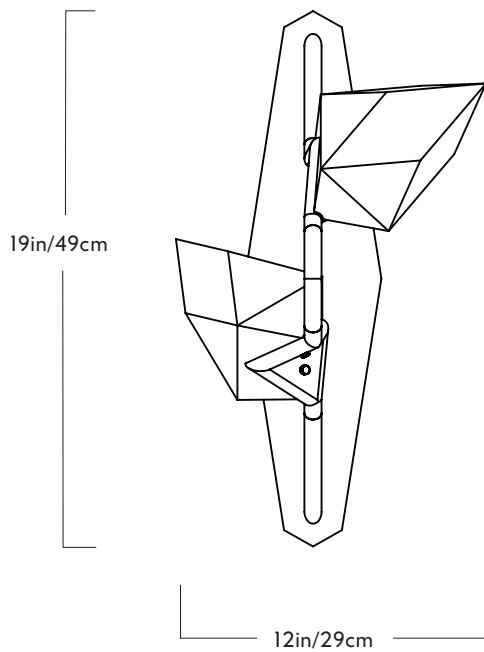

## Seed

Series  
Seed

Product  
Sconce

Dimensions  
H 19in/49cm x W 12in/29cm x D  
10in/25cm

Weight  
9lb/4.1kg

## Sconce

Materials  
Brass, glass

Finishes  
Blackened steel, oil-rubbed bronze,  
polished nickel, brushed brass

Backplate  
19-inch backplate in matching metal finish

Certifications  
UL, cUL (120V)

120V Illumination  
Bulb: 2 x 25 Watt G9 halogen  
Socket: G9  
Wattage: 50 Watts  
Lumens: 220 Lumens  
Color Temperature: 2700 Kelvin  
Dimming: Triac or ELV