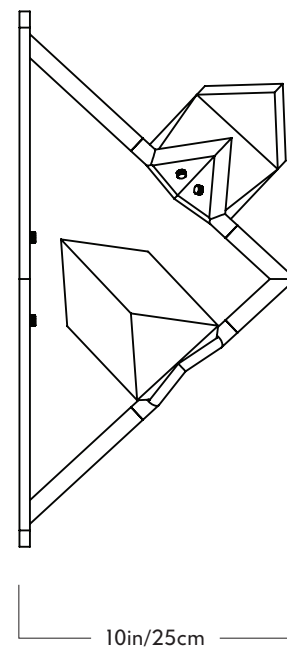

## Seed

Series  
Seed

Product  
Sconce

Dimensions  
H 19in/49cm x W 12in/29cm x D  
10in/25cm

Weight  
9lb/4.1kg

## Sconce

Materials  
Brass, glass

Finishes  
Blackened steel, oil-rubbed bronze,  
polished nickel, brushed brass

Backplate  
19-inch backplate in matching metal finish

Certifications  
UL, cUL (120V)

120V Illumination  
Bulb: 2 x 25 Watt G9 halogen  
Socket: G9  
Wattage: 50 Watts  
Lumens: 220 Lumens  
Color Temperature: 2700 Kelvin  
Dimming: Triac or ELV