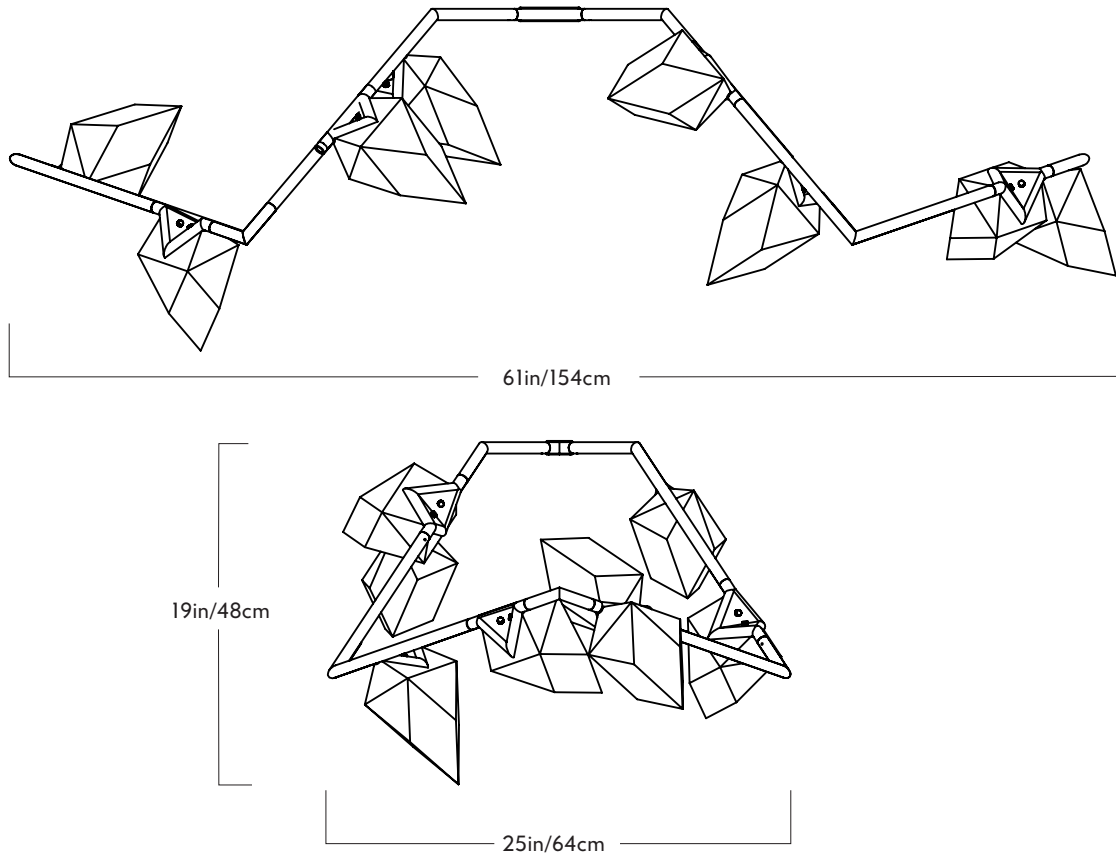

## Seed

## 04

Series  
Seed

Product  
04

Dimensions  
L 61in/154cm W 25in/64cm  
H 19in/48cm

Weight  
36lb/16.3kg

Materials  
Brass, glass

Finishes  
Blackened steel, oil-rubbed bronze,  
polished nickel, brushed brass

Suspension  
1/2-inch steel stem in matching metal finish. 35-inch length included with lamp. 96-inch length available for additional cost. Stem length can be adjusted on site.

Canopy  
5-inch round in matching metal finish