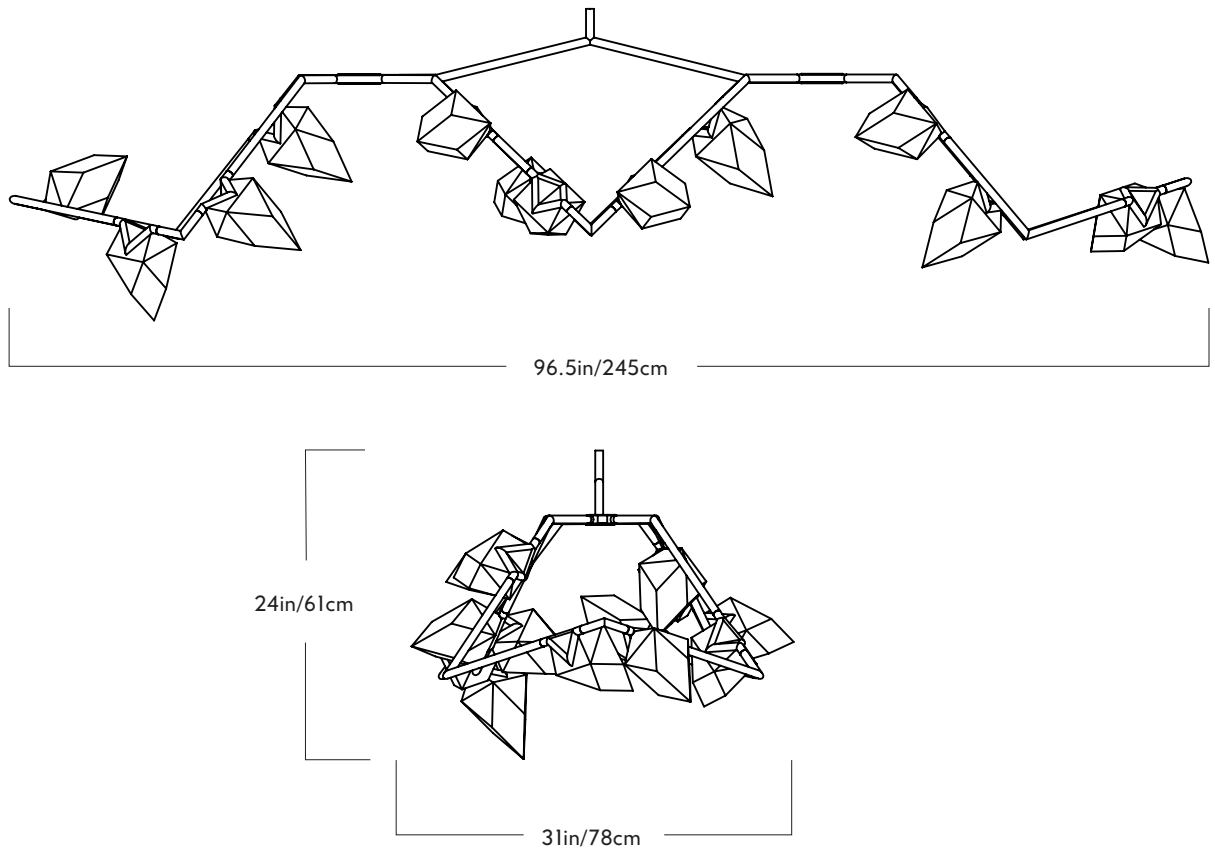

Roll & Hill

Seed

03

Series
Seed

Product
03

Dimensions
L 96.5in/245cm W 31in/78cm
H 24in/61cm

Weight
51lb/23kg

Materials
Brass, glass

Finishes
Blackened steel, oil-rubbed bronze,
polished nickel, brushed brass

Suspension
1/2-inch steel stem in matching metal finish. 35-inch length included with lamp. 96-inch length available for additional cost. Stem length can be adjusted on site.

Canopy
5-inch round in matching metal finish

Certifications
UL, cUL (120V)

120V Illumination
Bulb: 13 x 25 Watt G9 halogen
Socket: G9
Wattage: 325 Watts
Lumens: 1430 Lumens
Color Temperature: 2700 Kelvin
Dimming: Triac or ELV