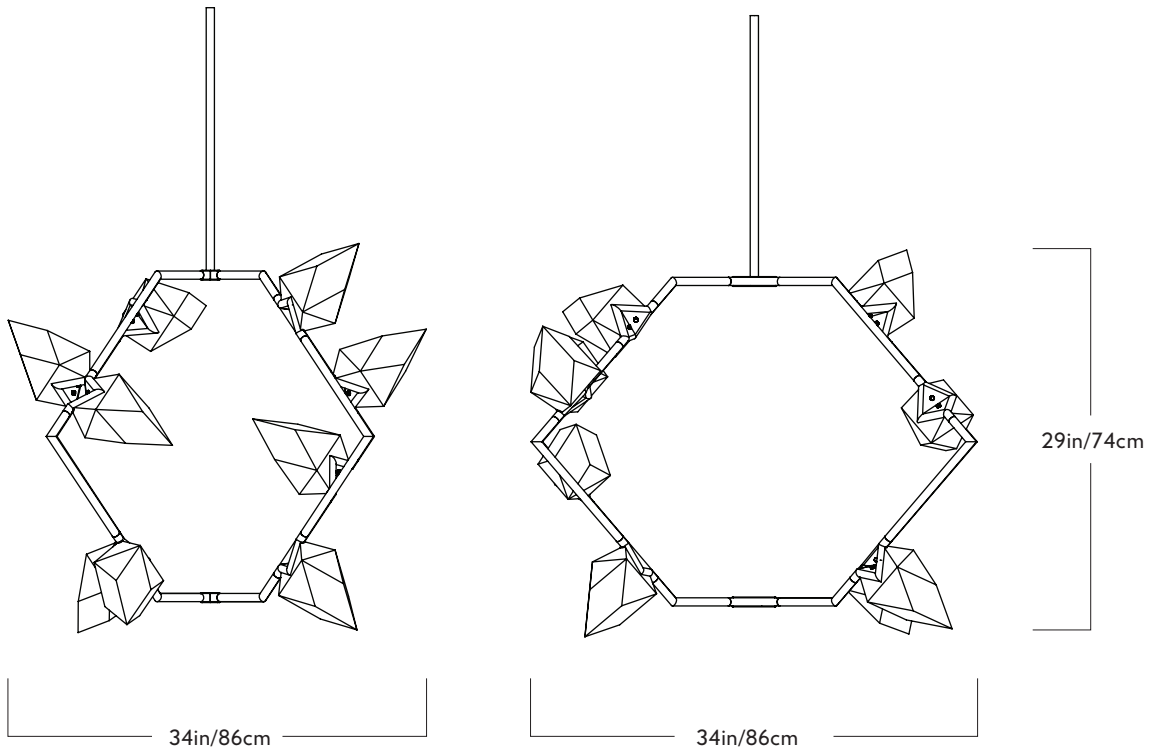

Roll & Hill

Seed

01

Series
Seed

Product
01

Dimensions
L 34in/86cm W 34in/86cm H
29in/74cm

Weight
35lb/15.9kg

Materials
Brass, glass

Finishes
Blackened steel, oil-rubbed bronze,
polished nickel, brushed brass

Suspension
1/2-inch steel stem in matching metal finish. 35-inch length included with lamp. 96-inch length available for additional cost. Stem length can be adjusted on site.

Canopy
5-inch round in matching metal finish

Certifications
UL, cUL (120V)

120V Illumination
Bulb: 9 x 25 Watt G9 halogen
Socket: G9
Wattage: 225 Watts
Lumens: 990 Lumens
Color Temperature: 2700 Kelvin
Dimming: Triac or ELV