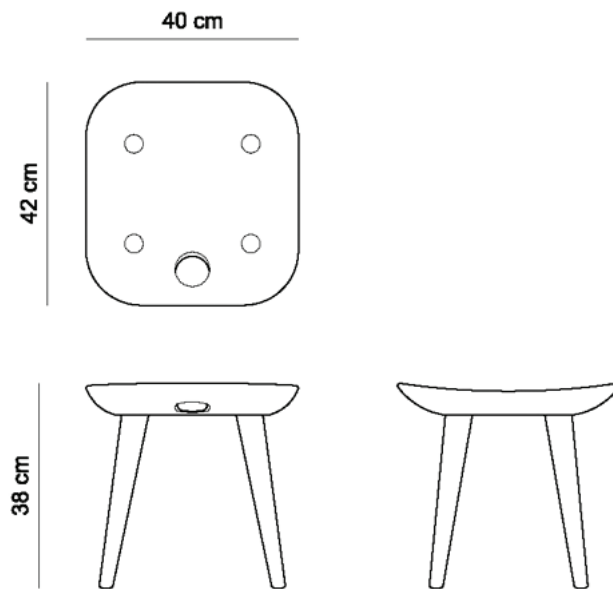

SONIA STOOL

1997

PRODUCT INFO

DIMENSIONS

- 42 x 40 x 36 h (cm)

PRODUCT DESCRIPTION

- Solid wood frame and top

INFO