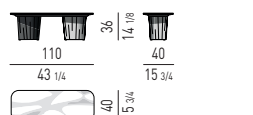

CONSOLLE | CONSOLE TABLES