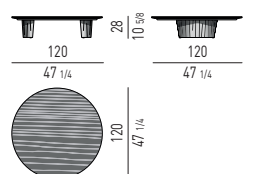

PIANO LACCATO LUCIDO | GLOSSY LACQUERED TOP

TAVOLINI | COFFEE TABLES

CONSOLLE | CONSOLE TABLES

CORNER CONSOLE

PIANO IN VETRO RETROVERNICIATO | BACKPAINTED GLASS TOP

TAVOLINI | COFFEE TABLES

CONSOLLE | CONSOLE TABLES

CORNER CONSOLE

Minotti

PIANO IN LARICE | LARCH TOP

TAVOLINI | COFFEE TABLES

CONSOLLE | CONSOLE TABLES

CORNER CONSOLE

PIANO IN MARMO CALACATTA | CALACATTA MARBLE TOP

TAVOLINI | COFFEE TABLES