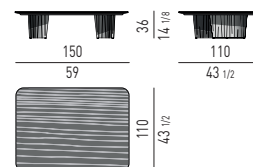

PIANO LACCATO LUCIDO | GLOSSY LACQUERED TOP

TAVOLINI | COFFEE TABLES

CONSOLLE | CONSOLE TABLES

CORNER CONSOLE

PIANO IN VETRO RETROVERNICIATO | BACKPAINTED GLASS TOP

TAVOLINI | COFFEE TABLES

CONSOLLE | CONSOLE TABLES

CORNER CONSOLE

Minotti

PIANO IN LARICE | LARCH TOP

TAVOLINI | COFFEE TABLES

CONSOLLE | CONSOLE TABLES

CORNER CONSOLE

PIANO IN MARMO CALACATTA | CALACATTA MARBLE TOP

TAVOLINI | COFFEE TABLES