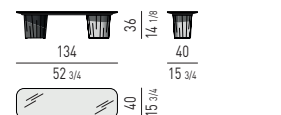

PIANO LACCATO LUCIDO | GLOSSY LACQUERED TOP

TAVOLINI | COFFEE TABLES

CONSOLLE | CONSOLE TABLES

CORNER CONSOLE

PIANO IN VETRO RETROVERNICIATO | BACKPAINTED GLASS TOP

TAVOLINI | COFFEE TABLES

CONSOLLE | CONSOLE TABLES

CORNER CONSOLE

Minotti

PIANO IN LARICE | LARCH TOP

TAVOLINI | COFFEE TABLES

CONSOLLE | CONSOLE TABLES

CORNER CONSOLE

PIANO IN MARMO CALACATTA | CALACATTA MARBLE TOP

TAVOLINI | COFFEE TABLES