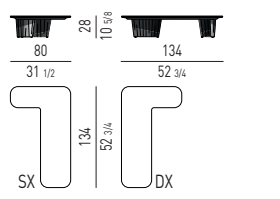

PIANO LACCATO LUCIDO | GLOSSY LACQUERED TOP

TAVOLINI | COFFEE TABLES

CONSOLLE | CONSOLE TABLES

CORNER CONSOLE

PIANO IN VETRO RETROVERNICIATO | BACKPAINTED GLASS TOP

TAVOLINI | COFFEE TABLES

CONSOLLE | CONSOLE TABLES