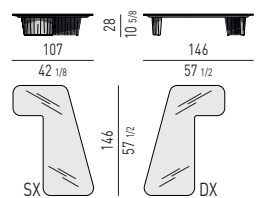

CORNER CONSOLE