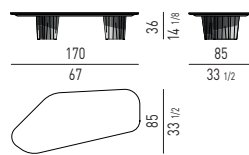

PIANO LACCATO LUCIDO | GLOSSY LACQUERED TOP

TAVOLINI | COFFEE TABLES

CONSOLLE | CONSOLE TABLES

CORNER CONSOLE

PIANO IN VETRO RETROVERNICIATO | BACKPAINTED GLASS TOP

TAVOLINI | COFFEE TABLES

CONSOLLE | CONSOLE TABLES