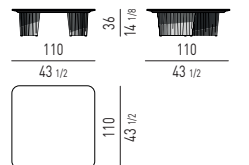

PIANO LACCATO LUCIDO | GLOSSY LACQUERED TOP

TAVOLINI | COFFEE TABLES

CONSOLLE | CONSOLE TABLES

CORNER CONSOLE

PIANO IN VETRO RETROVERNICIATO | BACKPAINTED GLASS TOP

TAVOLINI | COFFEE TABLES

CONSOLLE | CONSOLE TABLES