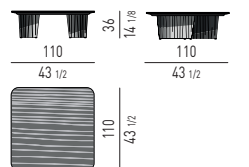

PIANO LACCATO LUCIDO | GLOSSY LACQUERED TOP

TAVOLINI | COFFEE TABLES

CONSOLLE | CONSOLE TABLES

CORNER CONSOLE

PIANO IN VETRO RETROVERNICIATO | BACKPAINTED GLASS TOP

TAVOLINI | COFFEE TABLES

CONSOLLE | CONSOLE TABLES

CORNER CONSOLE

Minotti

PIANO IN LARICE | LARCH TOP

TAVOLINI | COFFEE TABLES

CONSOLLE | CONSOLE TABLES

CORNER CONSOLE

PIANO IN MARMO CALACATTA | CALACATTA MARBLE TOP

TAVOLINI | COFFEE TABLES