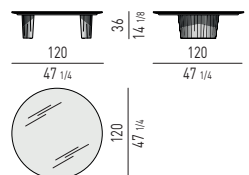

PIANO LACCATO LUCIDO | GLOSSY LACQUERED TOP

TAVOLINI | COFFEE TABLES

CONSOLLE | CONSOLE TABLES

CORNER CONSOLE

PIANO IN VETRO RETROVERNICIATO | BACKPAINTED GLASS TOP

TAVOLINI | COFFEE TABLES

CONSOLLE | CONSOLE TABLES

CORNER CONSOLE

Minotti

PIANO IN LARICE | LARCH TOP

TAVOLINI | COFFEE TABLES

CONSOLLE | CONSOLE TABLES

CORNER CONSOLE

PIANO IN MARMO CALACATTA | CALACATTA MARBLE TOP

TAVOLINI | COFFEE TABLES