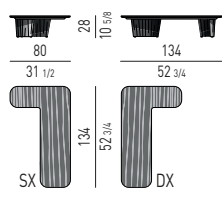

PIANO LACCATO LUCIDO | GLOSSY LACQUERED TOP

TAVOLINI | COFFEE TABLES

CONSOLLE | CONSOLE TABLES

CORNER CONSOLE

PIANO IN VETRO RETROVERNICIATO | BACKPAINTED GLASS TOP

TAVOLINI | COFFEE TABLES

CONSOLLE | CONSOLE TABLES

CORNER CONSOLE

Minotti

PIANO IN LARICE | LARCH TOP

TAVOLINI | COFFEE TABLES

CONSOLLE | CONSOLE TABLES

CORNER CONSOLE

PIANO IN MARMO CALACATTA | CALACATTA MARBLE TOP

TAVOLINI | COFFEE TABLES