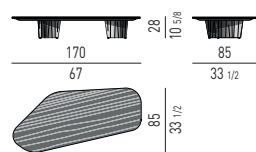

PIANO LACCATO LUCIDO | GLOSSY LACQUERED TOP

TAVOLINI | COFFEE TABLES

CONSOLLE | CONSOLE TABLES

CORNER CONSOLE

PIANO IN VETRO RETROVERNICIATO | BACKPAINTED GLASS TOP

TAVOLINI | COFFEE TABLES

CONSOLLE | CONSOLE TABLES

CORNER CONSOLE

Minotti

PIANO IN LARICE | LARCH TOP

TAVOLINI | COFFEE TABLES

CONSOLLE | CONSOLE TABLES

CORNER CONSOLE

PIANO IN MARMO CALACATTA | CALACATTA MARBLE TOP

TAVOLINI | COFFEE TABLES