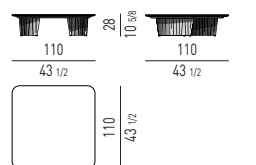

PIANO LACCATO LUCIDO | GLOSSY LACQUERED TOP

TAVOLINI | COFFEE TABLES

CONSOLLE | CONSOLE TABLES

CORNER CONSOLE

PIANO IN VETRO RETROVERNICIATO | BACKPAINTED GLASS TOP

TAVOLINI | COFFEE TABLES

CONSOLLE | CONSOLE TABLES