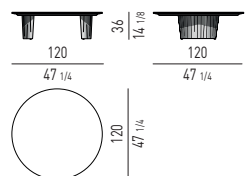

Minotti

PIANO LACCATO LUCIDO | GLOSSY LACQUERED TOP

TAVOLINI | COFFEE TABLES

CONSOLLE | CONSOLE TABLES

CORNER CONSOLE

PIANO IN VETRO RETROVERNICIATO | BACKPAINTED GLASS TOP

TAVOLINI | COFFEE TABLES

CONSOLLE | CONSOLE TABLES

CORNER CONSOLE