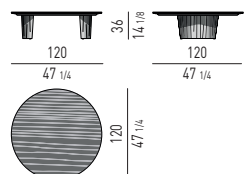

PIANO LACCATO LUCIDO | GLOSSY LACQUERED TOP

TAVOLINI | COFFEE TABLES

CONSOLLE | CONSOLE TABLES

CORNER CONSOLE

PIANO IN VETRO RETROVERNICIATO | BACKPAINTED GLASS TOP

TAVOLINI | COFFEE TABLES

CONSOLLE | CONSOLE TABLES

CORNER CONSOLE

Minotti

PIANO IN LARICE | LARCH TOP

TAVOLINI | COFFEE TABLES

CONSOLLE | CONSOLE TABLES

CORNER CONSOLE

PIANO IN MARMO CALACATTA | CALACATTA MARBLE TOP

TAVOLINI | COFFEE TABLES