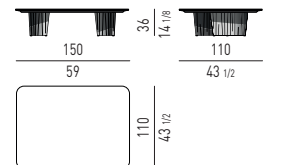

PIANO LACCATO LUCIDO | GLOSSY LACQUERED TOP

TAVOLINI | COFFEE TABLES

CONSOLLE | CONSOLE TABLES

CORNER CONSOLE

PIANO IN VETRO RETROVERNICIATO | BACKPAINTED GLASS TOP

TAVOLINI | COFFEE TABLES

CONSOLLE | CONSOLE TABLES