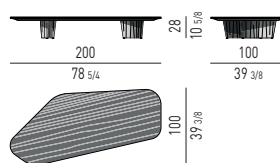

PIANO LACCATO LUCIDO | GLOSSY LACQUERED TOP

TAVOLINI | COFFEE TABLES

CONSOLLE | CONSOLE TABLES

CORNER CONSOLE

PIANO IN VETRO RETROVERNICIATO | BACKPAINTED GLASS TOP

TAVOLINI | COFFEE TABLES

CONSOLLE | CONSOLE TABLES

CORNER CONSOLE

Minotti

PIANO IN LARICE | LARCH TOP

TAVOLINI | COFFEE TABLES

CONSOLLE | CONSOLE TABLES

CORNER CONSOLE

PIANO IN MARMO CALACATTA | CALACATTA MARBLE TOP

TAVOLINI | COFFEE TABLES