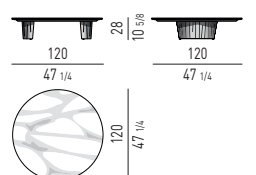

CORNER CONSOLE

Minotti

PIANO IN LARICE | LARCH TOP

TAVOLINI | COFFEE TABLES

CONSOLLE | CONSOLE TABLES

CORNER CONSOLE

PIANO IN MARMO CALACATTA | CALACATTA MARBLE TOP

TAVOLINI | COFFEE TABLES

CONSOLLE | CONSOLE TABLES

CORNER CONSOLE