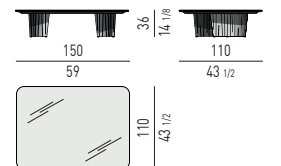

PIANO LACCATO LUCIDO | GLOSSY LACQUERED TOP

TAVOLINI | COFFEE TABLES

CONSOLLE | CONSOLE TABLES

CORNER CONSOLE

PIANO IN VETRO RETROVERNICIATO | BACKPAINTED GLASS TOP

TAVOLINI | COFFEE TABLES

CONSOLLE | CONSOLE TABLES

CORNER CONSOLE

Minotti

PIANO IN LARICE | LARCH TOP

TAVOLINI | COFFEE TABLES

CONSOLLE | CONSOLE TABLES

CORNER CONSOLE

PIANO IN MARMO CALACATTA | CALACATTA MARBLE TOP

TAVOLINI | COFFEE TABLES