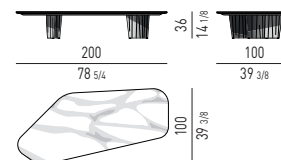

PIANO LACCATO LUCIDO | GLOSSY LACQUERED TOP

TAVOLINI | COFFEE TABLES

CONSOLLE | CONSOLE TABLES

CORNER CONSOLE

PIANO IN VETRO RETROVERNICIATO | BACKPAINTED GLASS TOP

TAVOLINI | COFFEE TABLES

CONSOLLE | CONSOLE TABLES

CORNER CONSOLE

Minotti

PIANO IN LARICE | LARCH TOP

TAVOLINI | COFFEE TABLES

CONSOLLE | CONSOLE TABLES

CORNER CONSOLE

PIANO IN MARMO CALACATTA | CALACATTA MARBLE TOP

TAVOLINI | COFFEE TABLES

CONSOLLE | CONSOLE TABLES

CORNER CONSOLE