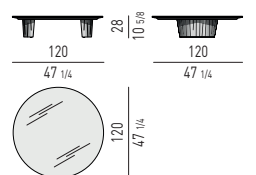

PIANO LACCATO LUCIDO | GLOSSY LACQUERED TOP

TAVOLINI | COFFEE TABLES

CONSOLLE | CONSOLE TABLES

CORNER CONSOLE

PIANO IN VETRO RETROVERNICIATO | BACKPAINTED GLASS TOP

TAVOLINI | COFFEE TABLES

CONSOLLE | CONSOLE TABLES

CORNER CONSOLE

Minotti

PIANO IN LARICE | LARCH TOP

TAVOLINI | COFFEE TABLES

CONSOLLE | CONSOLE TABLES

CORNER CONSOLE

PIANO IN MARMO CALACATTA | CALACATTA MARBLE TOP

TAVOLINI | COFFEE TABLES