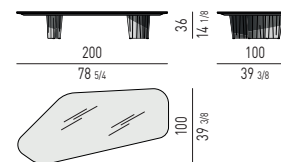

PIANO LACCATO LUCIDO | GLOSSY LACQUERED TOP

TAVOLINI | COFFEE TABLES

CONSOLLE | CONSOLE TABLES

CORNER CONSOLE

PIANO IN VETRO RETROVERNICIATO | BACKPAINTED GLASS TOP

TAVOLINI | COFFEE TABLES

CONSOLLE | CONSOLE TABLES

CORNER CONSOLE

Minotti

PIANO IN LARICE | LARCH TOP

TAVOLINI | COFFEE TABLES

CONSOLLE | CONSOLE TABLES

CORNER CONSOLE

PIANO IN MARMO CALACATTA | CALACATTA MARBLE TOP

TAVOLINI | COFFEE TABLES