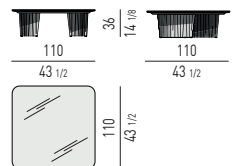

PIANO LACCATO LUCIDO | GLOSSY LACQUERED TOP

TAVOLINI | COFFEE TABLES

CONSOLLE | CONSOLE TABLES

CORNER CONSOLE

PIANO IN VETRO RETROVERNICIATO | BACKPAINTED GLASS TOP

TAVOLINI | COFFEE TABLES

CONSOLLE | CONSOLE TABLES

CORNER CONSOLE

Minotti

PIANO IN LARICE | LARCH TOP

TAVOLINI | COFFEE TABLES

CONSOLLE | CONSOLE TABLES

CORNER CONSOLE

PIANO IN MARMO CALACATTA | CALACATTA MARBLE TOP

TAVOLINI | COFFEE TABLES