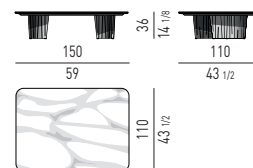

PIANO LACCATO LUCIDO | GLOSSY LACQUERED TOP

TAVOLINI | COFFEE TABLES

CONSOLLE | CONSOLE TABLES

CORNER CONSOLE

PIANO IN VETRO RETROVERNICIATO | BACKPAINTED GLASS TOP

TAVOLINI | COFFEE TABLES

CONSOLLE | CONSOLE TABLES

CORNER CONSOLE

Minotti

PIANO IN LARICE | LARCH TOP

TAVOLINI | COFFEE TABLES

CONSOLLE | CONSOLE TABLES

CORNER CONSOLE

PIANO IN MARMO CALACATTA | CALACATTA MARBLE TOP

TAVOLINI | COFFEE TABLES

CONSOLLE | CONSOLE TABLES

CORNER CONSOLE