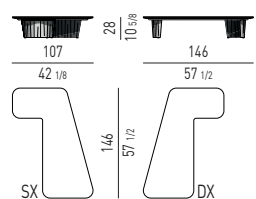

PIANO LACCATO LUCIDO | GLOSSY LACQUERED TOP

TAVOLINI | COFFEE TABLES

CONSOLLE | CONSOLE TABLES

CORNER CONSOLE

PIANO IN VETRO RETROVERNICIATO | BACKPAINTED GLASS TOP

TAVOLINI | COFFEE TABLES

CONSOLLE | CONSOLE TABLES