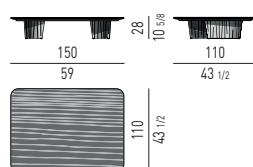

PIANO LACCATO LUCIDO | GLOSSY LACQUERED TOP

TAVOLINI | COFFEE TABLES

CONSOLLE | CONSOLE TABLES

CORNER CONSOLE

PIANO IN VETRO RETROVERNICIATO | BACKPAINTED GLASS TOP

TAVOLINI | COFFEE TABLES

CONSOLLE | CONSOLE TABLES

CORNER CONSOLE

Minotti

PIANO IN LARICE | LARCH TOP

TAVOLINI | COFFEE TABLES

CONSOLLE | CONSOLE TABLES

CORNER CONSOLE

PIANO IN MARMO CALACATTA | CALACATTA MARBLE TOP

TAVOLINI | COFFEE TABLES