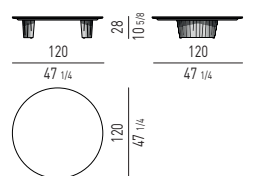

Minotti

PIANO LACCATO LUCIDO | GLOSSY LACQUERED TOP

TAVOLINI | COFFEE TABLES

CONSOLLE | CONSOLE TABLES

CORNER CONSOLE

PIANO IN VETRO RETROVERNICIATO | BACKPAINTED GLASS TOP

TAVOLINI | COFFEE TABLES

CONSOLLE | CONSOLE TABLES

CORNER CONSOLE