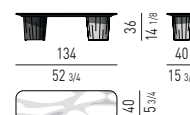

PIANO LACCATO LUCIDO | GLOSSY LACQUERED TOP

TAVOLINI | COFFEE TABLES

CONSOLLE | CONSOLE TABLES

CORNER CONSOLE

PIANO IN VETRO RETROVERNICIATO | BACKPAINTED GLASS TOP

TAVOLINI | COFFEE TABLES

CONSOLLE | CONSOLE TABLES

CORNER CONSOLE

Minotti

PIANO IN LARICE | LARCH TOP

TAVOLINI | COFFEE TABLES

CONSOLLE | CONSOLE TABLES

CORNER CONSOLE

PIANO IN MARMO CALACATTA | CALACATTA MARBLE TOP

TAVOLINI | COFFEE TABLES

CONSOLLE | CONSOLE TABLES

CORNER CONSOLE