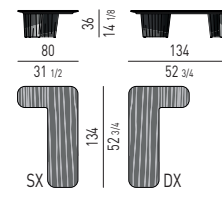

PIANO LACCATO LUCIDO | GLOSSY LACQUERED TOP

TAVOLINI | COFFEE TABLES

CONSOLLE | CONSOLE TABLES

CORNER CONSOLE

PIANO IN VETRO RETROVERNICIATO | BACKPAINTED GLASS TOP

TAVOLINI | COFFEE TABLES

CONSOLLE | CONSOLE TABLES

CORNER CONSOLE

Minotti

PIANO IN LARICE | LARCH TOP

TAVOLINI | COFFEE TABLES

CONSOLLE | CONSOLE TABLES

CORNER CONSOLE

PIANO IN MARMO CALACATTA | CALACATTA MARBLE TOP

TAVOLINI | COFFEE TABLES