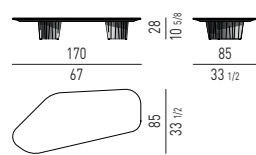

PIANO LACCATO LUCIDO | GLOSSY LACQUERED TOP

TAVOLINI | COFFEE TABLES

CONSOLLE | CONSOLE TABLES

CORNER CONSOLE

PIANO IN VETRO RETROVERNICIATO | BACKPAINTED GLASS TOP

TAVOLINI | COFFEE TABLES

CONSOLLE | CONSOLE TABLES