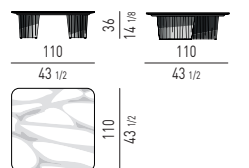

PIANO LACCATO LUCIDO | GLOSSY LACQUERED TOP

TAVOLINI | COFFEE TABLES

CONSOLLE | CONSOLE TABLES

CORNER CONSOLE

PIANO IN VETRO RETROVERNICIATO | BACKPAINTED GLASS TOP

TAVOLINI | COFFEE TABLES

CONSOLLE | CONSOLE TABLES

CORNER CONSOLE

Minotti

PIANO IN LARICE | LARCH TOP

TAVOLINI | COFFEE TABLES

CONSOLLE | CONSOLE TABLES

CORNER CONSOLE

PIANO IN MARMO CALACATTA | CALACATTA MARBLE TOP

TAVOLINI | COFFEE TABLES