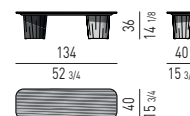

CORNER CONSOLE

Minotti

PIANO IN LARICE | LARCH TOP

TAVOLINI | COFFEE TABLES

CONSOLLE | CONSOLE TABLES

CORNER CONSOLE

PIANO IN MARMO CALACATTA | CALACATTA MARBLE TOP

TAVOLINI | COFFEE TABLES