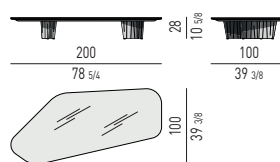

PIANO LACCATO LUCIDO | GLOSSY LACQUERED TOP

TAVOLINI | COFFEE TABLES

CONSOLLE | CONSOLE TABLES

CORNER CONSOLE

PIANO IN VETRO RETROVERNICIATO | BACKPAINTED GLASS TOP

TAVOLINI | COFFEE TABLES

CONSOLLE | CONSOLE TABLES

CORNER CONSOLE

Minotti

PIANO IN LARICE | LARCH TOP

TAVOLINI | COFFEE TABLES

CONSOLLE | CONSOLE TABLES

CORNER CONSOLE

PIANO IN MARMO CALACATTA | CALACATTA MARBLE TOP

TAVOLINI | COFFEE TABLES