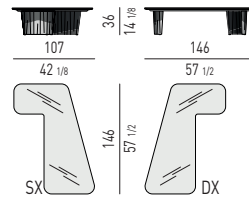

PIANO LACCATO LUCIDO | GLOSSY LACQUERED TOP

TAVOLINI | COFFEE TABLES

CONSOLLE | CONSOLE TABLES

CORNER CONSOLE

PIANO IN VETRO RETROVERNICIATO | BACKPAINTED GLASS TOP

TAVOLINI | COFFEE TABLES

CONSOLLE | CONSOLE TABLES

CORNER CONSOLE

Minotti

PIANO IN LARICE | LARCH TOP

TAVOLINI | COFFEE TABLES

CONSOLLE | CONSOLE TABLES

CORNER CONSOLE

PIANO IN MARMO CALACATTA | CALACATTA MARBLE TOP

TAVOLINI | COFFEE TABLES