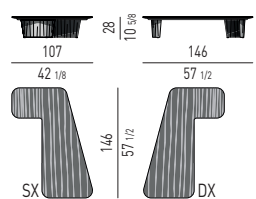

PIANO LACCATO LUCIDO | GLOSSY LACQUERED TOP

TAVOLINI | COFFEE TABLES

CONSOLLE | CONSOLE TABLES

CORNER CONSOLE

PIANO IN VETRO RETROVERNICIATO | BACKPAINTED GLASS TOP

TAVOLINI | COFFEE TABLES

CONSOLLE | CONSOLE TABLES

CORNER CONSOLE

Minotti

PIANO IN LARICE | LARCH TOP

TAVOLINI | COFFEE TABLES

CONSOLLE | CONSOLE TABLES

CORNER CONSOLE

PIANO IN MARMO CALACATTA | CALACATTA MARBLE TOP

TAVOLINI | COFFEE TABLES