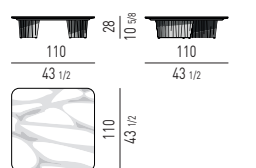

PIANO LACCATO LUCIDO | GLOSSY LACQUERED TOP

TAVOLINI | COFFEE TABLES

CONSOLLE | CONSOLE TABLES

CORNER CONSOLE

PIANO IN VETRO RETROVERNICIATO | BACKPAINTED GLASS TOP

TAVOLINI | COFFEE TABLES

CONSOLLE | CONSOLE TABLES

CORNER CONSOLE

Minotti

PIANO IN LARICE | LARCH TOP

TAVOLINI | COFFEE TABLES

CONSOLLE | CONSOLE TABLES

CORNER CONSOLE

PIANO IN MARMO CALACATTA | CALACATTA MARBLE TOP

TAVOLINI | COFFEE TABLES

CONSOLLE | CONSOLE TABLES

CORNER CONSOLE