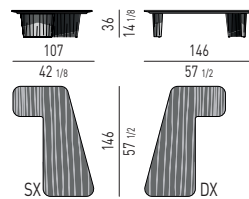

PIANO LACCATO LUCIDO | GLOSSY LACQUERED TOP

TAVOLINI | COFFEE TABLES

CONSOLLE | CONSOLE TABLES

CORNER CONSOLE

PIANO IN VETRO RETROVERNICIATO | BACKPAINTED GLASS TOP

TAVOLINI | COFFEE TABLES

CONSOLLE | CONSOLE TABLES

CORNER CONSOLE

Minotti

PIANO IN LARICE | LARCH TOP

TAVOLINI | COFFEE TABLES

CONSOLLE | CONSOLE TABLES

CORNER CONSOLE

PIANO IN MARMO CALACATTA | CALACATTA MARBLE TOP

TAVOLINI | COFFEE TABLES