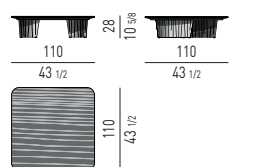

PIANO LACCATO LUCIDO | GLOSSY LACQUERED TOP

TAVOLINI | COFFEE TABLES

CONSOLLE | CONSOLE TABLES

CORNER CONSOLE

PIANO IN VETRO RETROVERNICIATO | BACKPAINTED GLASS TOP

TAVOLINI | COFFEE TABLES

CONSOLLE | CONSOLE TABLES

CORNER CONSOLE

Minotti

PIANO IN LARICE | LARCH TOP

TAVOLINI | COFFEE TABLES

CONSOLLE | CONSOLE TABLES

CORNER CONSOLE

PIANO IN MARMO CALACATTA | CALACATTA MARBLE TOP

TAVOLINI | COFFEE TABLES