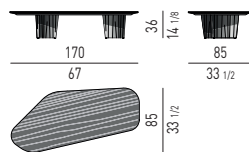

PIANO LACCATO LUCIDO | GLOSSY LACQUERED TOP

TAVOLINI | COFFEE TABLES

CONSOLLE | CONSOLE TABLES

CORNER CONSOLE

PIANO IN VETRO RETROVERNICIATO | BACKPAINTED GLASS TOP

TAVOLINI | COFFEE TABLES

CONSOLLE | CONSOLE TABLES

CORNER CONSOLE

Minotti

PIANO IN LARICE | LARCH TOP

TAVOLINI | COFFEE TABLES

CONSOLLE | CONSOLE TABLES

CORNER CONSOLE

PIANO IN MARMO CALACATTA | CALACATTA MARBLE TOP

TAVOLINI | COFFEE TABLES