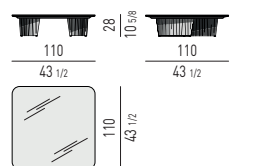

PIANO LACCATO LUCIDO | GLOSSY LACQUERED TOP

TAVOLINI | COFFEE TABLES

CONSOLLE | CONSOLE TABLES

CORNER CONSOLE

PIANO IN VETRO RETROVERNICIATO | BACKPAINTED GLASS TOP

TAVOLINI | COFFEE TABLES

CONSOLLE | CONSOLE TABLES

CORNER CONSOLE

Minotti

PIANO IN LARICE | LARCH TOP

TAVOLINI | COFFEE TABLES

CONSOLLE | CONSOLE TABLES

CORNER CONSOLE

PIANO IN MARMO CALACATTA | CALACATTA MARBLE TOP

TAVOLINI | COFFEE TABLES