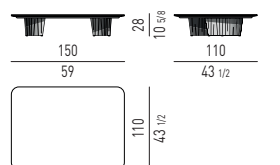

PIANO LACCATO LUCIDO | GLOSSY LACQUERED TOP

TAVOLINI | COFFEE TABLES

CONSOLLE | CONSOLE TABLES

CORNER CONSOLE

PIANO IN VETRO RETROVERNICIATO | BACKPAINTED GLASS TOP

TAVOLINI | COFFEE TABLES

CONSOLLE | CONSOLE TABLES