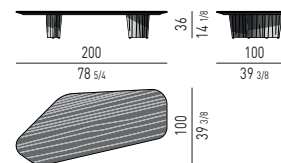

PIANO LACCATO LUCIDO | GLOSSY LACQUERED TOP

TAVOLINI | COFFEE TABLES

CONSOLLE | CONSOLE TABLES

CORNER CONSOLE

PIANO IN VETRO RETROVERNICIATO | BACKPAINTED GLASS TOP

TAVOLINI | COFFEE TABLES

CONSOLLE | CONSOLE TABLES

CORNER CONSOLE

Minotti

PIANO IN LARICE | LARCH TOP

TAVOLINI | COFFEE TABLES

CONSOLLE | CONSOLE TABLES

CORNER CONSOLE

PIANO IN MARMO CALACATTA | CALACATTA MARBLE TOP

TAVOLINI | COFFEE TABLES