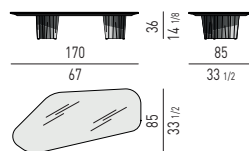

PIANO LACCATO LUCIDO | GLOSSY LACQUERED TOP

TAVOLINI | COFFEE TABLES

CONSOLLE | CONSOLE TABLES

CORNER CONSOLE

PIANO IN VETRO RETROVERNICIATO | BACKPAINTED GLASS TOP

TAVOLINI | COFFEE TABLES

CONSOLLE | CONSOLE TABLES

CORNER CONSOLE

Minotti

PIANO IN LARICE | LARCH TOP

TAVOLINI | COFFEE TABLES

CONSOLLE | CONSOLE TABLES

CORNER CONSOLE

PIANO IN MARMO CALACATTA | CALACATTA MARBLE TOP

TAVOLINI | COFFEE TABLES