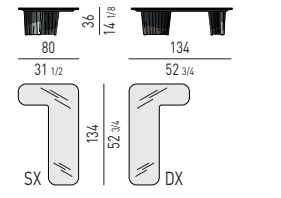

PIANO LACCATO LUCIDO | GLOSSY LACQUERED TOP

TAVOLINI | COFFEE TABLES

CONSOLLE | CONSOLE TABLES

CORNER CONSOLE

PIANO IN VETRO RETROVERNICIATO | BACKPAINTED GLASS TOP

TAVOLINI | COFFEE TABLES

CONSOLLE | CONSOLE TABLES

CORNER CONSOLE

Minotti

PIANO IN LARICE | LARCH TOP

TAVOLINI | COFFEE TABLES

CONSOLLE | CONSOLE TABLES

CORNER CONSOLE

PIANO IN MARMO CALACATTA | CALACATTA MARBLE TOP

TAVOLINI | COFFEE TABLES