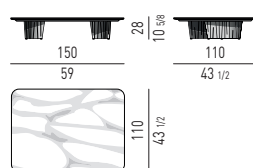

PIANO LACCATO LUCIDO | GLOSSY LACQUERED TOP

TAVOLINI | COFFEE TABLES

CONSOLLE | CONSOLE TABLES

CORNER CONSOLE

PIANO IN VETRO RETROVERNICIATO | BACKPAINTED GLASS TOP

TAVOLINI | COFFEE TABLES

CONSOLLE | CONSOLE TABLES

CORNER CONSOLE

Minotti

PIANO IN LARICE | LARCH TOP

TAVOLINI | COFFEE TABLES

CONSOLLE | CONSOLE TABLES

CORNER CONSOLE

PIANO IN MARMO CALACATTA | CALACATTA MARBLE TOP

TAVOLINI | COFFEE TABLES