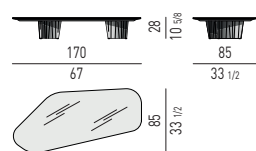

PIANO LACCATO LUCIDO | GLOSSY LACQUERED TOP

TAVOLINI | COFFEE TABLES

CONSOLLE | CONSOLE TABLES

CORNER CONSOLE

PIANO IN VETRO RETROVERNICIATO | BACKPAINTED GLASS TOP

TAVOLINI | COFFEE TABLES

CONSOLLE | CONSOLE TABLES

CORNER CONSOLE

Minotti

PIANO IN LARICE | LARCH TOP

TAVOLINI | COFFEE TABLES

CONSOLLE | CONSOLE TABLES

CORNER CONSOLE

PIANO IN MARMO CALACATTA | CALACATTA MARBLE TOP

TAVOLINI | COFFEE TABLES