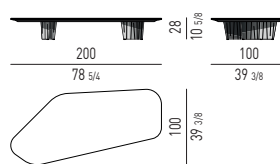

PIANO LACCATO LUCIDO | GLOSSY LACQUERED TOP

TAVOLINI | COFFEE TABLES

CONSOLLE | CONSOLE TABLES

CORNER CONSOLE

PIANO IN VETRO RETROVERNICIATO | BACKPAINTED GLASS TOP

TAVOLINI | COFFEE TABLES

CONSOLLE | CONSOLE TABLES