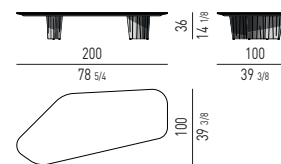

PIANO LACCATO LUCIDO | GLOSSY LACQUERED TOP

TAVOLINI | COFFEE TABLES

CONSOLLE | CONSOLE TABLES

CORNER CONSOLE

PIANO IN VETRO RETROVERNICIATO | BACKPAINTED GLASS TOP

TAVOLINI | COFFEE TABLES

CONSOLLE | CONSOLE TABLES