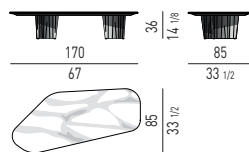

PIANO LACCATO LUCIDO | GLOSSY LACQUERED TOP

TAVOLINI | COFFEE TABLES

CONSOLLE | CONSOLE TABLES

CORNER CONSOLE

PIANO IN VETRO RETROVERNICIATO | BACKPAINTED GLASS TOP

TAVOLINI | COFFEE TABLES

CONSOLLE | CONSOLE TABLES

CORNER CONSOLE

Minotti

PIANO IN LARICE | LARCH TOP

TAVOLINI | COFFEE TABLES

CONSOLLE | CONSOLE TABLES

CORNER CONSOLE

PIANO IN MARMO CALACATTA | CALACATTA MARBLE TOP

TAVOLINI | COFFEE TABLES

CONSOLLE | CONSOLE TABLES

CORNER CONSOLE