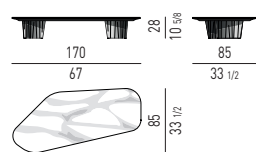

PIANO LACCATO LUCIDO | GLOSSY LACQUERED TOP

TAVOLINI | COFFEE TABLES

CONSOLLE | CONSOLE TABLES

CORNER CONSOLE

PIANO IN VETRO RETROVERNICIATO | BACKPAINTED GLASS TOP

TAVOLINI | COFFEE TABLES

CONSOLLE | CONSOLE TABLES

CORNER CONSOLE

Minotti

PIANO IN LARICE | LARCH TOP

TAVOLINI | COFFEE TABLES

CONSOLLE | CONSOLE TABLES

CORNER CONSOLE

PIANO IN MARMO CALACATTA | CALACATTA MARBLE TOP

TAVOLINI | COFFEE TABLES