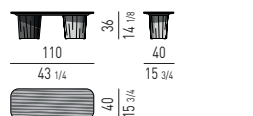

PIANO LACCATO LUCIDO | GLOSSY LACQUERED TOP

TAVOLINI | COFFEE TABLES

CONSOLLE | CONSOLE TABLES

CORNER CONSOLE

PIANO IN VETRO RETROVERNICIATO | BACKPAINTED GLASS TOP

TAVOLINI | COFFEE TABLES

CONSOLLE | CONSOLE TABLES

CORNER CONSOLE

Minotti

PIANO IN LARICE | LARCH TOP

TAVOLINI | COFFEE TABLES

CONSOLLE | CONSOLE TABLES

CORNER CONSOLE

PIANO IN MARMO CALACATTA | CALACATTA MARBLE TOP

TAVOLINI | COFFEE TABLES