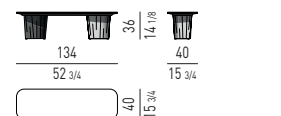

PIANO LACCATO LUCIDO | GLOSSY LACQUERED TOP

TAVOLINI | COFFEE TABLES

CONSOLLE | CONSOLE TABLES

CORNER CONSOLE

PIANO IN VETRO RETROVERNICIATO | BACKPAINTED GLASS TOP

TAVOLINI | COFFEE TABLES

CONSOLLE | CONSOLE TABLES