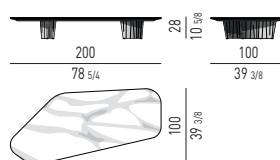

PIANO LACCATO LUCIDO | GLOSSY LACQUERED TOP

TAVOLINI | COFFEE TABLES

CONSOLLE | CONSOLE TABLES

CORNER CONSOLE

PIANO IN VETRO RETROVERNICIATO | BACKPAINTED GLASS TOP

TAVOLINI | COFFEE TABLES

CONSOLLE | CONSOLE TABLES

CORNER CONSOLE

Minotti

PIANO IN LARICE | LARCH TOP

TAVOLINI | COFFEE TABLES

CONSOLLE | CONSOLE TABLES

CORNER CONSOLE

PIANO IN MARMO CALACATTA | CALACATTA MARBLE TOP

TAVOLINI | COFFEE TABLES

CONSOLLE | CONSOLE TABLES

CORNER CONSOLE