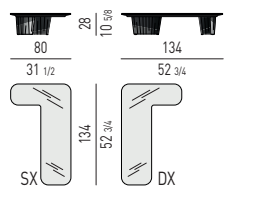

PIANO LACCATO LUCIDO | GLOSSY LACQUERED TOP

TAVOLINI | COFFEE TABLES

CONSOLLE | CONSOLE TABLES

CORNER CONSOLE

PIANO IN VETRO RETROVERNICIATO | BACKPAINTED GLASS TOP

TAVOLINI | COFFEE TABLES

CONSOLLE | CONSOLE TABLES

CORNER CONSOLE

Minotti

PIANO IN LARICE | LARCH TOP

TAVOLINI | COFFEE TABLES

CONSOLLE | CONSOLE TABLES

CORNER CONSOLE

PIANO IN MARMO CALACATTA | CALACATTA MARBLE TOP

TAVOLINI | COFFEE TABLES