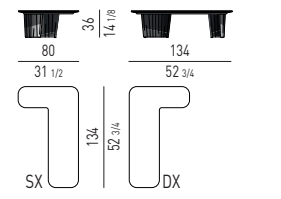

PIANO LACCATO LUCIDO | GLOSSY LACQUERED TOP

TAVOLINI | COFFEE TABLES

CONSOLLE | CONSOLE TABLES

CORNER CONSOLE

PIANO IN VETRO RETROVERNICIATO | BACKPAINTED GLASS TOP

TAVOLINI | COFFEE TABLES

CONSOLLE | CONSOLE TABLES

CORNER CONSOLE

Minotti

PIANO IN LARICE | LARCH TOP

TAVOLINI | COFFEE TABLES

CONSOLLE | CONSOLE TABLES

CORNER CONSOLE

PIANO IN MARMO CALACATTA | CALACATTA MARBLE TOP

TAVOLINI | COFFEE TABLES