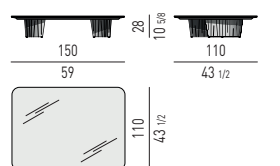

PIANO LACCATO LUCIDO | GLOSSY LACQUERED TOP

TAVOLINI | COFFEE TABLES

CONSOLLE | CONSOLE TABLES

CORNER CONSOLE

PIANO IN VETRO RETROVERNICIATO | BACKPAINTED GLASS TOP

TAVOLINI | COFFEE TABLES

CONSOLLE | CONSOLE TABLES

CORNER CONSOLE

Minotti

PIANO IN LARICE | LARCH TOP

TAVOLINI | COFFEE TABLES

CONSOLLE | CONSOLE TABLES

CORNER CONSOLE

PIANO IN MARMO CALACATTA | CALACATTA MARBLE TOP

TAVOLINI | COFFEE TABLES