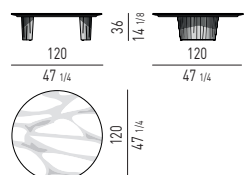

CORNER CONSOLE

Minotti

PIANO IN LARICE | LARCH TOP

TAVOLINI | COFFEE TABLES

CONSOLLE | CONSOLE TABLES

CORNER CONSOLE

PIANO IN MARMO CALACATTA | CALACATTA MARBLE TOP

TAVOLINI | COFFEE TABLES

CONSOLLE | CONSOLE TABLES

CORNER CONSOLE