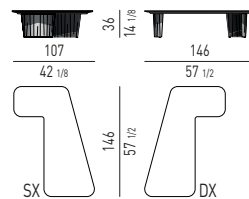

PIANO LACCATO LUCIDO | GLOSSY LACQUERED TOP

TAVOLINI | COFFEE TABLES

CONSOLLE | CONSOLE TABLES

CORNER CONSOLE

PIANO IN VETRO RETROVERNICIATO | BACKPAINTED GLASS TOP

TAVOLINI | COFFEE TABLES

CONSOLLE | CONSOLE TABLES