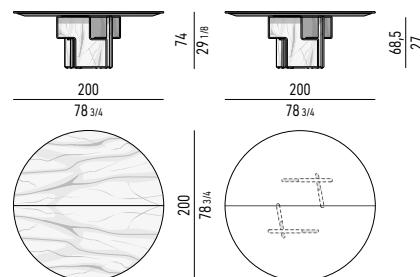

N.B. : lorsque la table est entièrement en marbre, le plateau et la base sont réalisés dans la même finition (à l'exception du marbre Grigio Orobico, disponible uniquement pour le plateau). La table de 180x135 cm n'est disponible qu'en version entièrement en bois (plateau et base). Les tables 180x150 cm, 250x150 cm et 320x150 cm ne sont pas disponibles avec un plateau en bois. Repose sur des pieds réglables en ABS.

PIANO E BASE TOP AND BASE

MARMO MARBLE

FRASSINO ASH

SOLO PER IL PIANO
ONLY FOR THE TOP

VERSIONE MARMO | MARBLE VERSION

I PIANI SONO DIVISI IN DUE PARTI
THE TOPS ARE DIVIDED INTO TWO PIECES

I PIANI SONO DIVISI IN DUE PARTI
THE TOPS ARE DIVIDED INTO TWO PIECES

I PIANI SONO DIVISI IN DUE PARTI
THE TOPS ARE DIVIDED INTO TWO PIECES

I PIANI SONO DIVISI IN DUE PARTI
THE TOPS ARE DIVIDED INTO TWO PIECES

I PIANI SONO DIVISI IN DUE PARTI
THE TOPS ARE DIVIDED INTO TWO PIECES

I PIANI IN MARMO SONO DIVISI IN DUE PARTI
MARBLE TOPS ARE DIVIDED INTO TWO PIECES

I PIANI IN MARMO SONO DIVISI IN DUE PARTI
MARBLE TOPS ARE DIVIDED INTO TWO PIECES

I PIANI IN MARMO SONO DIVISI IN DUE PARTI
MARBLE TOPS ARE DIVIDED INTO TWO PIECES