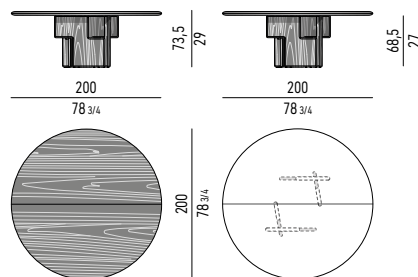

Minotti

VERSIONE "MIX" | "MIX" VERSION

I PIANI SONO DIVISI IN DUE PARTI
THE TOPS ARE DIVIDED INTO TWO PIECES

I PIANI SONO DIVISI IN DUE PARTI
THE TOPS ARE DIVIDED INTO TWO PIECES

I PIANI SONO DIVISI IN DUE PARTI
THE TOPS ARE DIVIDED INTO TWO PIECES

I PIANI SONO DIVISI IN DUE PARTI
THE TOPS ARE DIVIDED INTO TWO PIECES

I PIANI SONO DIVISI IN DUE PARTI
THE TOPS ARE DIVIDED INTO TWO PIECES

I PIANI IN MARMO SONO DIVISI IN DUE PARTI
MARBLE TOPS ARE DIVIDED INTO TWO PIECES

I PIANI IN MARMO SONO DIVISI IN DUE PARTI
MARBLE TOPS ARE DIVIDED INTO TWO PIECES

I PIANI IN MARMO SONO DIVISI IN DUE PARTI
MARBLE TOPS ARE DIVIDED INTO TWO PIECES

Minotti

VERSIONE LEGNO | WOOD VERSION

I PIANI SONO DIVISI IN DUE PARTI
THE TOPS ARE DIVIDED INTO TWO PIECES

I PIANI SONO DIVISI IN DUE PARTI
THE TOPS ARE DIVIDED INTO TWO PIECES

I PIANI SONO DIVISI IN DUE PARTI
THE TOPS ARE DIVIDED INTO TWO PIECES

I PIANI SONO DIVISI IN DUE PARTI
THE TOPS ARE DIVIDED INTO TWO PIECES