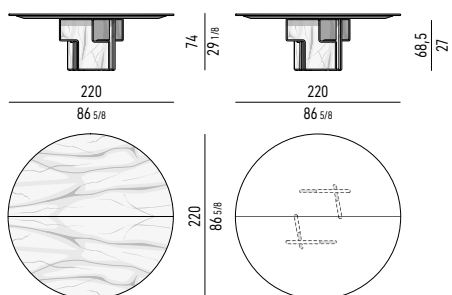

N.B. : lorsque la table est entièrement en marbre, le plateau et la base sont réalisés dans la même finition (à l'exception du marbre Grigio Orobico, disponible uniquement pour le plateau). La table de 180x135 cm n'est disponible qu'en version entièrement en bois (plateau et base). Les tables 180x150 cm, 250x150 cm et 320x150 cm ne sont pas disponibles avec un plateau en bois. Repose sur des pieds réglables en ABS.

PIANO E BASE TOP AND BASE

MARMO MARBLE

FRASSINO ASH

SOLO PER IL PIANO
ONLY FOR THE TOP

VERSIONE MARMO | MARBLE VERSION

I PIANI SONO DIVISI IN DUE PARTI
THE TOPS ARE DIVIDED INTO TWO PIECES

I PIANI SONO DIVISI IN DUE PARTI
THE TOPS ARE DIVIDED INTO TWO PIECES

I PIANI SONO DIVISI IN DUE PARTI
THE TOPS ARE DIVIDED INTO TWO PIECES

I PIANI SONO DIVISI IN DUE PARTI
THE TOPS ARE DIVIDED INTO TWO PIECES

I PIANI SONO DIVISI IN DUE PARTI
THE TOPS ARE DIVIDED INTO TWO PIECES

I PIANI IN MARMO SONO DIVISI IN DUE PARTI
MARBLE TOPS ARE DIVIDED INTO TWO PIECES

I PIANI IN MARMO SONO DIVISI IN DUE PARTI
MARBLE TOPS ARE DIVIDED INTO TWO PIECES

I PIANI IN MARMO SONO DIVISI IN DUE PARTI
MARBLE TOPS ARE DIVIDED INTO TWO PIECES