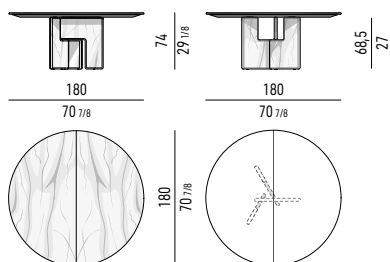

N.B. : lorsque la table est entièrement en marbre, le plateau et la base sont réalisés dans la même finition (à l'exception du marbre Grigio Orobico, disponible uniquement pour le plateau). La table de 180x135 cm n'est disponible qu'en version entièrement en bois (plateau et base). Les tables 180x150 cm, 250x150 cm et 320x150 cm ne sont pas disponibles avec un plateau en bois. Repose sur des pieds réglables en ABS.

PIANO E BASE TOP AND BASE

MARMO MARBLE

FRASSINO ASH

SOLO PER IL PIANO
ONLY FOR THE TOP

VERSIONE MARMO | MARBLE VERSION

I PIANI SONO DIVISI IN DUE PARTI
THE TOPS ARE DIVIDED INTO TWO PIECES

I PIANI SONO DIVISI IN DUE PARTI
THE TOPS ARE DIVIDED INTO TWO PIECES

I PIANI SONO DIVISI IN DUE PARTI
THE TOPS ARE DIVIDED INTO TWO PIECES

I PIANI SONO DIVISI IN DUE PARTI
THE TOPS ARE DIVIDED INTO TWO PIECES

I PIANI SONO DIVISI IN DUE PARTI
THE TOPS ARE DIVIDED INTO TWO PIECES

I PIANI IN MARMO SONO DIVISI IN DUE PARTI
MARBLE TOPS ARE DIVIDED INTO TWO PIECES

I PIANI IN MARMO SONO DIVISI IN DUE PARTI
MARBLE TOPS ARE DIVIDED INTO TWO PIECES

I PIANI IN MARMO SONO DIVISI IN DUE PARTI
MARBLE TOPS ARE DIVIDED INTO TWO PIECES