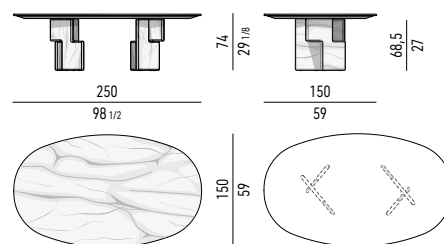

N.B. : lorsque la table est entièrement en marbre, le plateau et la base sont réalisés dans la même finition (à l'exception du marbre Grigio Orobico, disponible uniquement pour le plateau). La table de 180x135 cm n'est disponible qu'en version entièrement en bois (plateau et base). Les tables 180x150 cm, 250x150 cm et 320x150 cm ne sont pas disponibles avec un plateau en bois. Repose sur des pieds réglables en ABS.

PIANO E BASE TOP AND BASE

MARMO MARBLE

FRASSINO ASH

SOLO PER IL PIANO
ONLY FOR THE TOP

VERSIONE MARMO | MARBLE VERSION

I PIANI SONO DIVISI IN DUE PARTI
THE TOPS ARE DIVIDED INTO TWO PIECES

I PIANI SONO DIVISI IN DUE PARTI
THE TOPS ARE DIVIDED INTO TWO PIECES

I PIANI SONO DIVISI IN DUE PARTI
THE TOPS ARE DIVIDED INTO TWO PIECES

I PIANI SONO DIVISI IN DUE PARTI
THE TOPS ARE DIVIDED INTO TWO PIECES

I PIANI SONO DIVISI IN DUE PARTI
THE TOPS ARE DIVIDED INTO TWO PIECES

I PIANI IN MARMO SONO DIVISI IN DUE PARTI
MARBLE TOPS ARE DIVIDED INTO TWO PIECES

I PIANI IN MARMO SONO DIVISI IN DUE PARTI
MARBLE TOPS ARE DIVIDED INTO TWO PIECES

I PIANI IN MARMO SONO DIVISI IN DUE PARTI
MARBLE TOPS ARE DIVIDED INTO TWO PIECES