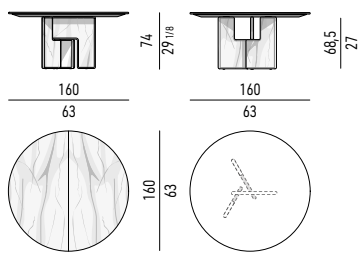

N.B. : lorsque la table est entièrement en marbre, le plateau et la base sont réalisés dans la même finition (à l'exception du marbre Grigio Orobico, disponible uniquement pour le plateau). La table de 180x135 cm n'est disponible qu'en version entièrement en bois (plateau et base). Les tables 180x150 cm, 250x150 cm et 320x150 cm ne sont pas disponibles avec un plateau en bois. Repose sur des pieds réglables en ABS.

PIANO E BASE TOP AND BASE

MARMO MARBLE

FRASSINO ASH

SOLO PER IL PIANO
ONLY FOR THE TOP

VERSIONE MARMO | MARBLE VERSION

I PIANI SONO DIVISI IN DUE PARTI
THE TOPS ARE DIVIDED INTO TWO PIECES

I PIANI SONO DIVISI IN DUE PARTI
THE TOPS ARE DIVIDED INTO TWO PIECES

I PIANI SONO DIVISI IN DUE PARTI
THE TOPS ARE DIVIDED INTO TWO PIECES

I PIANI SONO DIVISI IN DUE PARTI
THE TOPS ARE DIVIDED INTO TWO PIECES

I PIANI SONO DIVISI IN DUE PARTI
THE TOPS ARE DIVIDED INTO TWO PIECES

I PIANI IN MARMO SONO DIVISI IN DUE PARTI
MARBLE TOPS ARE DIVIDED INTO TWO PIECES

I PIANI IN MARMO SONO DIVISI IN DUE PARTI
MARBLE TOPS ARE DIVIDED INTO TWO PIECES

I PIANI IN MARMO SONO DIVISI IN DUE PARTI
MARBLE TOPS ARE DIVIDED INTO TWO PIECES