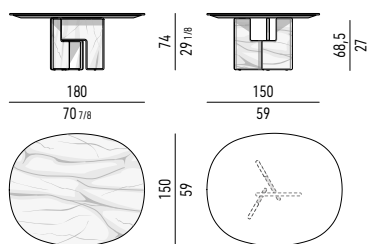

N.B. : lorsque la table est entièrement en marbre, le plateau et la base sont réalisés dans la même finition (à l'exception du marbre Grigio Orobico, disponible uniquement pour le plateau). La table de 180x135 cm n'est disponible qu'en version entièrement en bois (plateau et base). Les tables 180x150 cm, 250x150 cm et 320x150 cm ne sont pas disponibles avec un plateau en bois. Repose sur des pieds réglables en ABS.

PIANO E BASE TOP AND BASE

MARMO MARBLE

FRASSINO ASH

SOLO PER IL PIANO
ONLY FOR THE TOP

VERSIONE MARMO | MARBLE VERSION

I PIANI SONO DIVISI IN DUE PARTI
THE TOPS ARE DIVIDED INTO TWO PIECES

I PIANI SONO DIVISI IN DUE PARTI
THE TOPS ARE DIVIDED INTO TWO PIECES

I PIANI SONO DIVISI IN DUE PARTI
THE TOPS ARE DIVIDED INTO TWO PIECES

I PIANI SONO DIVISI IN DUE PARTI
THE TOPS ARE DIVIDED INTO TWO PIECES

I PIANI SONO DIVISI IN DUE PARTI
THE TOPS ARE DIVIDED INTO TWO PIECES

I PIANI IN MARMO SONO DIVISI IN DUE PARTI
MARBLE TOPS ARE DIVIDED INTO TWO PIECES

I PIANI IN MARMO SONO DIVISI IN DUE PARTI
MARBLE TOPS ARE DIVIDED INTO TWO PIECES

I PIANI IN MARMO SONO DIVISI IN DUE PARTI
MARBLE TOPS ARE DIVIDED INTO TWO PIECES