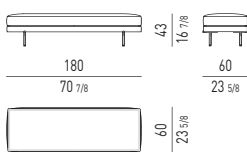

PANCA | BENCH