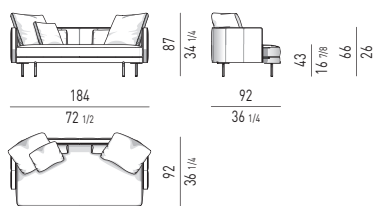

Minotti

DIVANI | SOFAS

DIVANO **LOW** CM 184
SOFA **LOW** CM 184