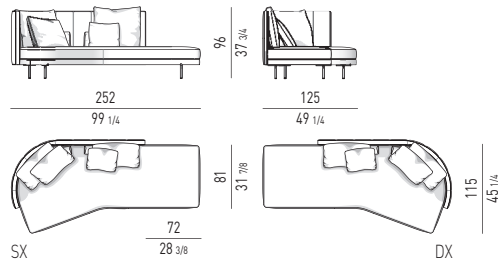

DIVANO INCLINATO PENISOLA **HIGH CM 252**
INCLINED OPEN-END SOFA **HIGH CM 252**