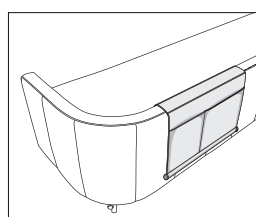

PORTARIVISTE | MAGAZINE CADDY