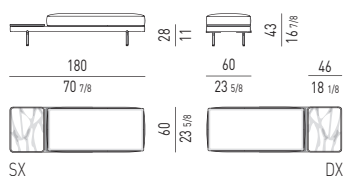

PANCA CON TOP | BENCH WITH TOP