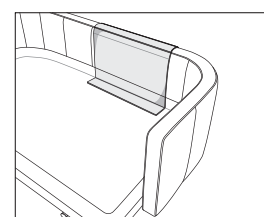

PORTARIVISTE | MAGAZINE CADDY