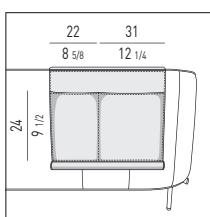

PORTARIVISTE | MAGAZINE CADDY