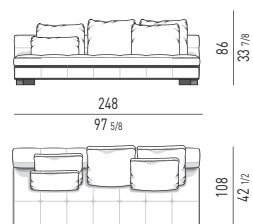

POGGIATESTA | HEADREST

Minotti

DIVANI | SOFAS

ELEMENTI TERMINALI | ELEMENTS WITH 1 ARMREST

ELEMENTI CENTRALI | CENTRAL ELEMENTS

Minotti

ELEMENTI TERMINALI PENISOLA | OPEN-END ELEMENTS WITH 1 ARMREST

CHAISE-LONGUES

CHAISE-LONGUE CM 143X178
CHAISE-LONGUE CM 143X178

CHAISE-LONGUE HIGH CM 143X178
CHAISE-LONGUE HIGH CM 143X178

CHAISE-LONGUE OPEN CM 143X178
OPEN CHAISE-LONGUE CM 143X178

DIVANI CHAISE-LONGUE | SOFA CHAISE-LONGUES