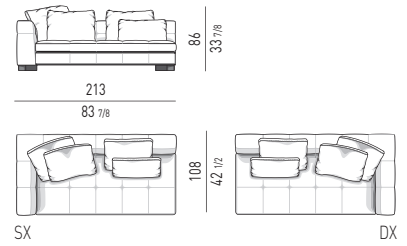

POGGIATESTA | HEADREST

Minotti

DIVANI | SOFAS

ELEMENTI TERMINALI | ELEMENTS WITH 1 ARMREST

ELEMENTI CENTRALI | CENTRAL ELEMENTS

Minotti

ELEMENTI TERMINALI PENISOLA | OPEN-END ELEMENTS WITH 1 ARMREST

CHAISE-LONGUES

CHAISE-LONGUE CM 143X178
CHAISE-LONGUE CM 143X178

CHAISE-LONGUE HIGH CM 143X178
CHAISE-LONGUE HIGH CM 143X178

CHAISE-LONGUE OPEN CM 143X178
OPEN CHAISE-LONGUE CM 143X178

DIVANI CHAISE-LONGUE | SOFA CHAISE-LONGUES