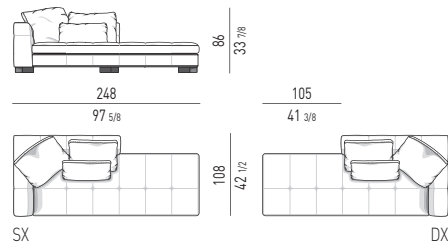

Minotti

ELEMENTI TERMINALI PENISOLA | OPEN-END ELEMENTS WITH 1 ARMREST