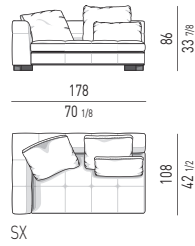

POGGIATESTA | HEADREST

Minotti

DIVANI | SOFAS

ELEMENTI TERMINALI | ELEMENTS WITH 1 ARMREST

ELEMENTI CENTRALI | CENTRAL ELEMENTS

Minotti

ELEMENTI TERMINALI PENISOLA | OPEN-END ELEMENTS WITH 1 ARMREST

CHAISE-LONGUES

CHAISE-LONGUE CM 143X178
CHAISE-LONGUE CM 143X178

CHAISE-LONGUE HIGH CM 143X178
CHAISE-LONGUE HIGH CM 143X178

CHAISE-LONGUE OPEN CM 143X178
OPEN CHAISE-LONGUE CM 143X178

DIVANI CHAISE-LONGUE | SOFA CHAISE-LONGUES