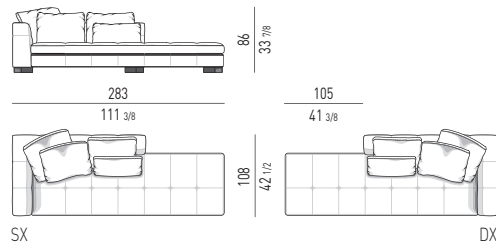

POGGIATESTA | HEADREST

Minotti

DIVANI | SOFAS

ELEMENTI TERMINALI | ELEMENTS WITH 1 ARMREST

ELEMENTI CENTRALI | CENTRAL ELEMENTS

Minotti

ELEMENTI TERMINALI PENISOLA | OPEN-END ELEMENTS WITH 1 ARMREST

CHAISE-LONGUES

CHAISE-LONGUE CM 143X178
CHAISE-LONGUE CM 143X178

CHAISE-LONGUE HIGH CM 143X178
CHAISE-LONGUE HIGH CM 143X178

CHAISE-LONGUE OPEN CM 143X178
OPEN CHAISE-LONGUE CM 143X178

DIVANI CHAISE-LONGUE | SOFA CHAISE-LONGUES