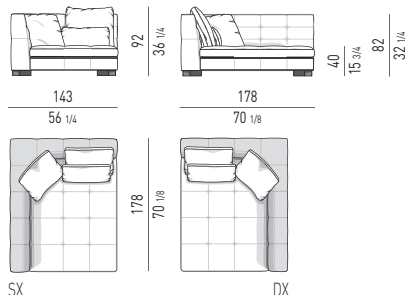

CHAISE-LONGUE HIGH CM 143X178
CHAISE-LONGUE HIGH CM 143X178