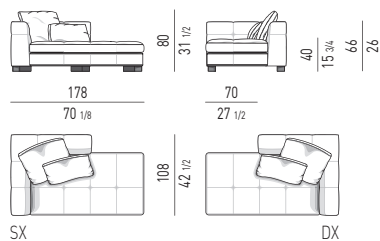

POGGIATESTA | HEADREST

Minotti

DIVANI | SOFAS

ELEMENTI TERMINALI | ELEMENTS WITH 1 ARMREST

ELEMENTI CENTRALI | CENTRAL ELEMENTS

Minotti

ELEMENTI TERMINALI PENISOLA | OPEN-END ELEMENTS WITH 1 ARMREST

CHAISE-LONGUES

CHAISE-LONGUE CM 143X178
CHAISE-LONGUE CM 143X178

CHAISE-LONGUE HIGH CM 143X178
CHAISE-LONGUE HIGH CM 143X178

CHAISE-LONGUE OPEN CM 143X178
OPEN CHAISE-LONGUE CM 143X178

DIVANI CHAISE-LONGUE | SOFA CHAISE-LONGUES