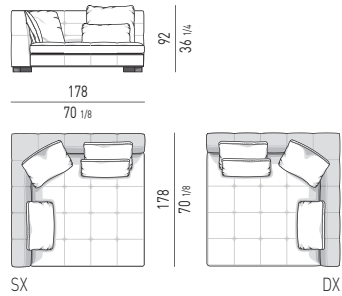

DIVANO CHAISE-LONGUE **HIGH** CM **178X178**
SOFA CHAISE-LONGUE **HIGH** CM **178X178**