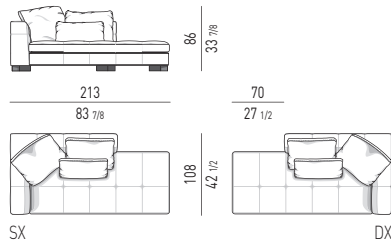

POGGIATESTA | HEADREST

Minotti

DIVANI | SOFAS

ELEMENTI TERMINALI | ELEMENTS WITH 1 ARMREST

ELEMENTI CENTRALI | CENTRAL ELEMENTS

Minotti

ELEMENTI TERMINALI PENISOLA | OPEN-END ELEMENTS WITH 1 ARMREST

CHAISE-LONGUES

CHAISE-LONGUE CM 143X178
CHAISE-LONGUE CM 143X178

CHAISE-LONGUE HIGH CM 143X178
CHAISE-LONGUE HIGH CM 143X178

CHAISE-LONGUE OPEN CM 143X178
OPEN CHAISE-LONGUE CM 143X178

DIVANI CHAISE-LONGUE | SOFA CHAISE-LONGUES