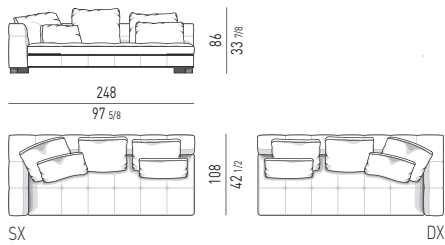

POGGIATESTA | HEADREST

Minotti

DIVANI | SOFAS

ELEMENTI TERMINALI | ELEMENTS WITH 1 ARMREST

ELEMENTI CENTRALI | CENTRAL ELEMENTS

Minotti

ELEMENTI TERMINALI PENISOLA | OPEN-END ELEMENTS WITH 1 ARMREST

CHAISE-LONGUES

CHAISE-LONGUE CM 143X178
CHAISE-LONGUE CM 143X178

CHAISE-LONGUE HIGH CM 143X178
CHAISE-LONGUE HIGH CM 143X178

CHAISE-LONGUE OPEN CM 143X178
OPEN CHAISE-LONGUE CM 143X178

DIVANI CHAISE-LONGUE | SOFA CHAISE-LONGUES