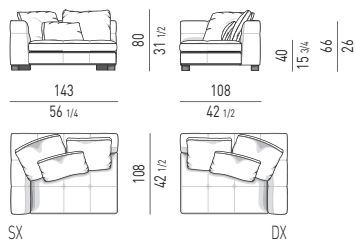

POGGIATESTA | HEADREST

Minotti

DIVANI | SOFAS

ELEMENTI TERMINALI | ELEMENTS WITH 1 ARMREST

ELEMENTI CENTRALI | CENTRAL ELEMENTS

Minotti

ELEMENTI TERMINALI PENISOLA | OPEN-END ELEMENTS WITH 1 ARMREST

CHAISE-LONGUES

CHAISE-LONGUE CM 143X178
CHAISE-LONGUE CM 143X178

CHAISE-LONGUE HIGH CM 143X178
CHAISE-LONGUE HIGH CM 143X178

CHAISE-LONGUE OPEN CM 143X178
OPEN CHAISE-LONGUE CM 143X178

DIVANI CHAISE-LONGUE | SOFA CHAISE-LONGUES