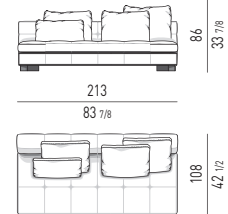

POGGIATESTA | HEADREST

Minotti

DIVANI | SOFAS

ELEMENTI TERMINALI | ELEMENTS WITH 1 ARMREST

ELEMENTI CENTRALI | CENTRAL ELEMENTS

Minotti

ELEMENTI TERMINALI PENISOLA | OPEN-END ELEMENTS WITH 1 ARMREST

CHAISE-LONGUES

CHAISE-LONGUE CM 143X178
CHAISE-LONGUE CM 143X178

CHAISE-LONGUE HIGH CM 143X178
CHAISE-LONGUE HIGH CM 143X178

CHAISE-LONGUE OPEN CM 143X178
OPEN CHAISE-LONGUE CM 143X178

DIVANI CHAISE-LONGUE | SOFA CHAISE-LONGUES