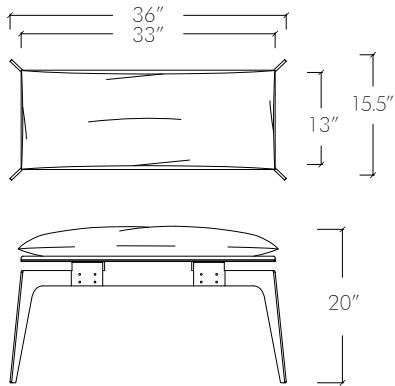

## Bench

4/4

### Spec sheet

Product name: Prong

8 - 10 weeks

Standard Leadtime:

Dimensions:

Short 36" x 15.5" x 20" H (cushion 33" x 13")  
Long 60" x 15.5" x 20" H (cushion 57" x 13")

Short

Long