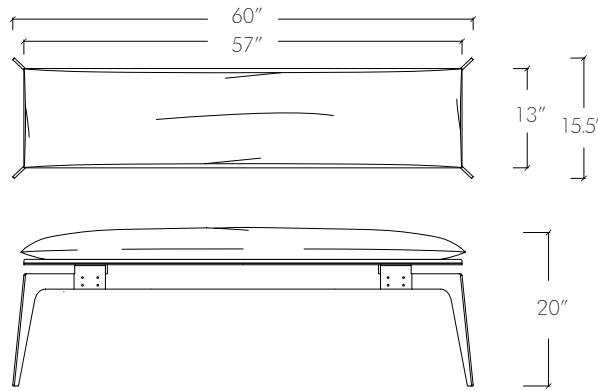

## Bench

4/4

### Spec sheet

Product name: Prong

8 - 10 weeks

Standard Leadtime:

Dimensions:

Short 36" x 15.5" x 20" H (cushion 33" x 13")  
Long 60" x 15.5" x 20" H (cushion 57" x 13")

Short

Long