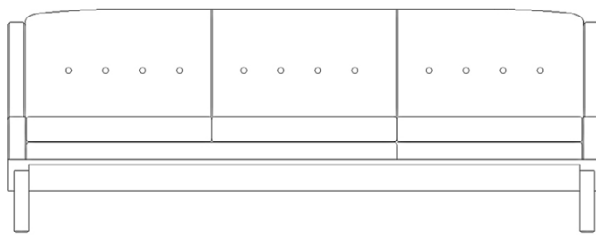

LinBrasil Licensed by Sergio Rodrigues © Todos os direitos reservados.

PARATY SOFA - THREE SEATS

1963

208 cm | 81.8" in

PRODUCT INFO

DIMENSIONS

- 208 x 80 x 75h (cm)
- 81.8" x 31.5" x 29.5"h (inches)*

PRODUCT DESCRIPTION