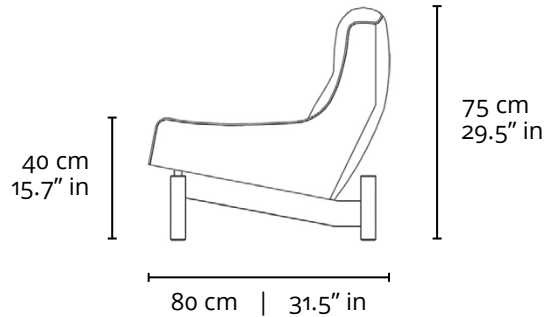

LinBrasil Licensed by Sergio Rodrigues © Todos os direitos reservados.

SOFÁ PARATY - TRÊS LUGARES 1963

208 cm

DESCRIÇÃO TÉCNICA

DIMENSÕES

- 208 x 80 x 75h (cm)

MATERIAIS E FABRICAÇÃO

- Estrutura em madeira maciça.
- Assento e encosto estofados, revestidos em couro natural ou tecido.
- Assento com almofada solta.

LinBrasil Licensed by Sergio Rodrigues © Todos os direitos reservados.

PARATY SOFA - TWO SEATS

1963

143 cm | 56.3" in

PRODUCT INFO

DIMENSIONS

- 143 x 80 x 75h (cm)
- 56.3" x 31.5" x 29.5"h (inches)*

PRODUCT DESCRIPTION

- Solid wood frame.
- Upholstered seat and back.
- Loose seat cushion.

* The inch measurements are approximate for better picturing the dimensions. Only the centimeters measurements are accurate.

INFO

"This Sergio Rodrigues furniture line is licensed to and commercialized exclusively by LinBrasil Ltda and is protected by patent laws and legal sanctions under both criminal and civil codes. Legal proceedings may be instituted against any parties breaching the rights of LinBrasil."

LinBrasil Licensed by Sergio Rodrigues © Todos os direitos reservados.

PARATY SOFA - THREE SEATS

1963

208 cm | 81.8" in

PRODUCT INFO

DIMENSIONS

- 208 x 80 x 75h (cm)
- 81.8" x 31.5" x 29.5"h (inches)*

PRODUCT DESCRIPTION