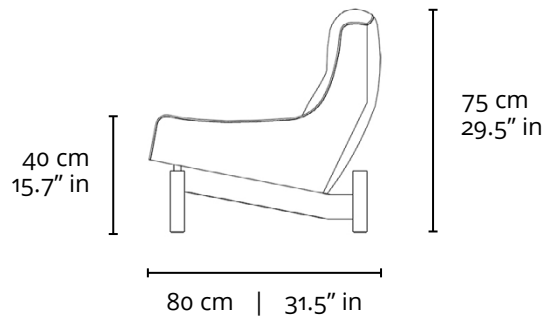

LinBrasil Licensed by Sergio Rodrigues © Todos os direitos reservados.

PARATY SOFA - TWO SEATS

1963

143 cm | 56.3" in

PRODUCT INFO

DIMENSIONS

- 143 x 80 x 75h (cm)
- 56.3" x 31.5" x 29.5"h (inches)*

PRODUCT DESCRIPTION

- Solid wood frame.
- Upholstered seat and back.
- Loose seat cushion.

* The inch measurements are approximate for better picturing the dimensions. Only the centimeters measurements are accurate.

INFO

"This Sergio Rodrigues furniture line is licensed to and commercialized exclusively by LinBrasil Ltda and is protected by patent laws and legal sanctions under both criminal and civil codes. Legal proceedings may be instituted against any parties breaching the rights of LinBrasil."

LinBrasil Licensed by Sergio Rodrigues © Todos os direitos reservados.

PARATY SOFA - THREE SEATS

1963

208 cm | 81.8" in

PRODUCT INFO

DIMENSIONS

- 208 x 80 x 75h (cm)
- 81.8" x 31.5" x 29.5"h (inches)*

PRODUCT DESCRIPTION