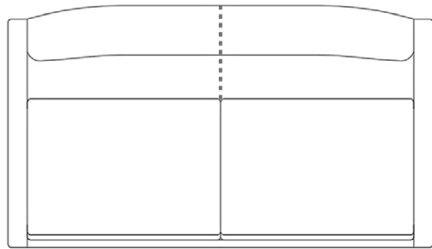

LinBrasil Licensed by Sergio Rodrigues © Todos os direitos reservados.

PARATY SOFA - TWO SEATS

1963

143 cm | 56.3" in

PRODUCT INFO

DIMENSIONS

- 143 x 80 x 75h (cm)
- 56.3" x 31.5" x 29.5"h (inches)*

PRODUCT DESCRIPTION

LinBrasil Licensed by Sergio Rodrigues © Todos os direitos reservados.

PARATY SOFA - THREE SEATS

1963

208 cm | 81.8" in

PRODUCT INFO

DIMENSIONS

- 208 x 80 x 75h (cm)
- 81.8" x 31.5" x 29.5"h (inches)*

PRODUCT DESCRIPTION