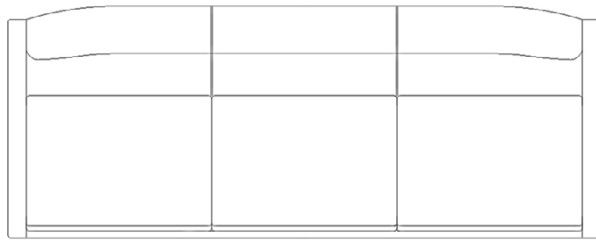

- Solid wood frame.
- Upholstered seat and back.
- Loose seat cushion.

* The inch measurements are approximate for better picturing the dimensions. Only the centimeters measurements are accurate.

INFO

"This Sergio Rodrigues furniture line is licensed to and commercialized exclusively by LinBrasil Ltda and is protected by patent laws and legal sanctions under both criminal and civil codes. Legal proceedings may be instituted against any parties breaching the rights of LinBrasil."

LinBrasil Licensed by Sergio Rodrigues © Todos os direitos reservados.

PARATY SOFA - THREE SEATS

1963

208 cm | 81.8" in

PRODUCT INFO

DIMENSIONS

- 208 x 80 x 75h (cm)
- 81.8" x 31.5" x 29.5"h (inches)*

PRODUCT DESCRIPTION