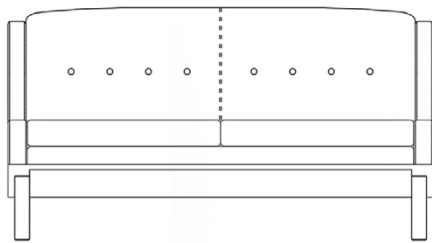

LinBrasil Licensed by Sergio Rodrigues © Todos os direitos reservados.

PARATY SOFA - TWO SEATS

1963

143 cm | 56.3" in

PRODUCT INFO

DIMENSIONS

- 143 x 80 x 75h (cm)
- 56.3" x 31.5" x 29.5"h (inches)*

PRODUCT DESCRIPTION

LinBrasil Licensed by Sergio Rodrigues © Todos os direitos reservados.

PARATY SOFA - THREE SEATS

1963

208 cm | 81.8" in

PRODUCT INFO

DIMENSIONS

- 208 x 80 x 75h (cm)
- 81.8" x 31.5" x 29.5"h (inches)*

PRODUCT DESCRIPTION