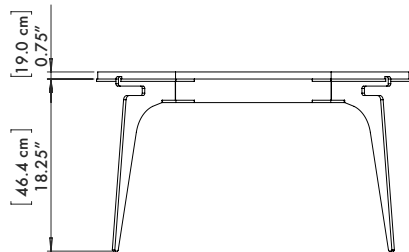

GABRIEL SCOTT

EST. 2012

PRONG

Racetrack Side Table

5/5

Spec sheet

Product name: Prong Racetrack Side Table

Standard Leadtime: 12 - 14 weeks

Dimensions: 16.75" x 33.25" x 19" H 42.5
cm x 84.5 cm x 48.3 cm

Standard Finishes

Standard Base Finish Options:

Blackened Steel

Satin Brass

Satin Copper

Standard Hardware Finish Options:

Blackened Steel