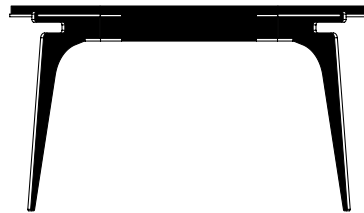

PRONG
Racetrack Side Table

GABRIEL SCOTT
EST 2012

PRONG

Racetrack Side Table

1/5

Italian and Turkish marbles set atop its metal base, the PRONG collection evokes the image of fine jewelry complete with a precious stone resting above its pedestal. Through its reinterpretation of a classic geometric aesthetic, the PRONG offers a dynamic interplay of round contours intersecting with long delicate legs. Base and hardware finishes available in black steel, brass, copper, and nickel.

Dimensions: 16.75" x 33.25" x 19" H 42.5
cm x 84.5 cm x 48.3 cm

Standard Finishes

Standard Base Finish Options:

Blackened Steel

Satin Brass

Satin Copper

Standard Hardware Finish Options:

Blackened Steel