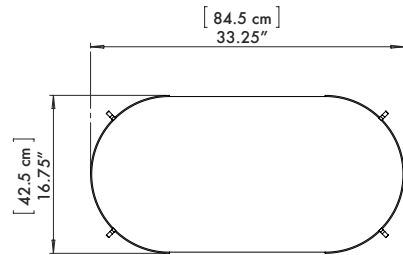

GABRIEL SCOTT

EST. 2012

PRONG

Racetrack Side Table

5/5

Spec sheet

Product name: Prong Racetrack Side Table

Standard Leadtime: 12 - 14 weeks

Dimensions: 16.75" x 33.25" x 19" H 42.5
cm x 84.5 cm x 48.3 cm

Standard Finishes

Standard Base Finish Options:

Blackened Steel

Satin Brass

Satin Copper

Standard Hardware Finish Options:

Blackened Steel