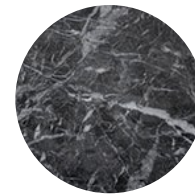

Grigio Carnico