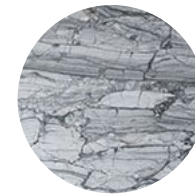

Satin Brass

Satin Copper

Marble Options:

Grigio Carnico

Silver Wave

Zebra Gray

Bianco Gioia

GABRIEL SCOTT