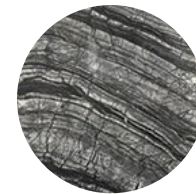

Satin Brass

Satin Copper

Marble Options:

Grigio Carnico

Silver Wave

Zebra Gray

Bianco Gioia

GABRIEL SCOTT