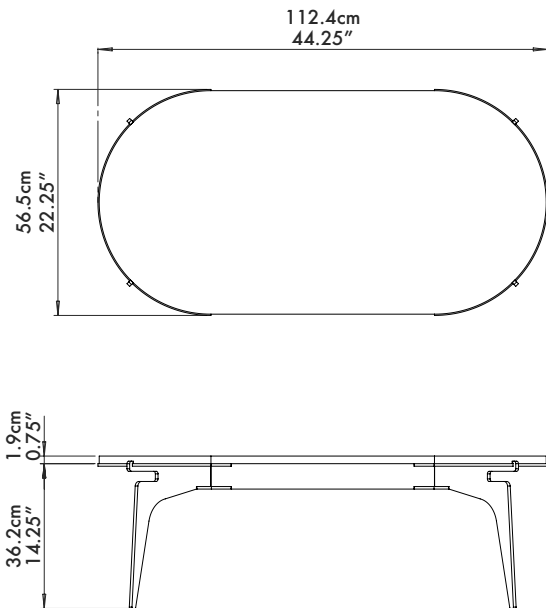

### Spec sheet

Product name: Prong Racetrack Coffee Table

Standard Leadtime: 12 - 14 weeks

Dimensions: 22.25" x 44.25" x 14.3" H  
56.5 cm x 112.4 cm x 36.4 cm