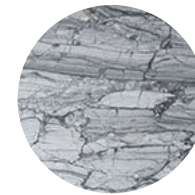

Satin Copper

Marble Options:

Grigio Carnico

Silver Wave

Zebra Gray

Bianco Gioia

GABRIEL SCOTT

EST 2012