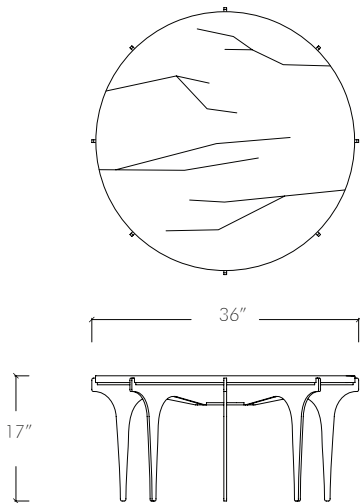

Coffee Table

4/4

Spec sheet

Product name: Prong Coffee Table

Standard Leadtime: 12-14 weeks

Dimensions: Round: 36" Dia x 17" H
Square: 42" x 42" x 17" H

Standard Round
Coffee Table

Standard Square
Coffee Table