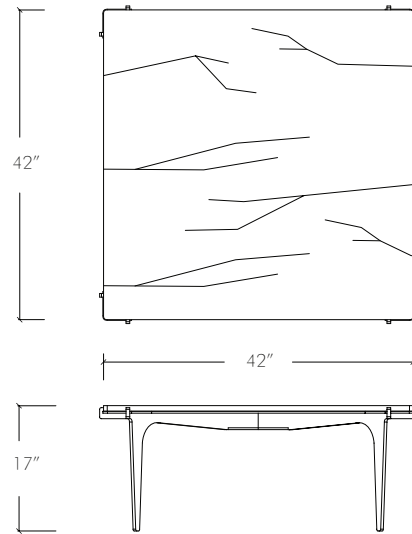

Coffee Table

4/4

Spec sheet

Product name: Prong Coffee Table

Standard Leadtime: 12-14 weeks

Dimensions: Round: 36" Dia x 17" H
Square: 42" x 42" x 17" H

Standard Round
Coffee Table

Standard Square
Coffee Table