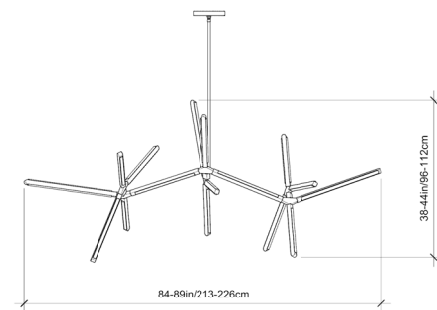

PELLE

PRIS HORIZON

Collection:

Pris

Design Year:

2019

Dimensions:

W 84-49in/213-226cm

D 38-42in/96-107cm

H 38-44in/96-112cm

Weight:

30lbs/13.6kg

Specifications:

Wattage: 225

Lumens: 17442 Total

Color Temperature: 2700K

CRI: 95+

Life Hours: 50,000+

Internal TRIAC Dimmable Drivers (120V)

Remote TRIAC Dimmable Drivers (120/240V) or
Remote 0-10V Dimmable Drivers (120-240V) upon
request

Suspension:

0.625in pipe and 10in round canopy in matching metal
finish. Ships with 3ft/92cm long pipe to measure on
site. Longer pipe lengths available upon request.

Materials:

Solid Brass, Machined Aluminum, LED

Metal Finish Options:

Standard: Satin Brass, Polished Nickel

Upgrades: Brushed Nickel, Antique Brass,

Dark Bronze, Black Brass

Certifications:

Made in:

New York, USA

* All fixtures are made to order. Please
contact our sales team if you have any
custom requests.

SIDE