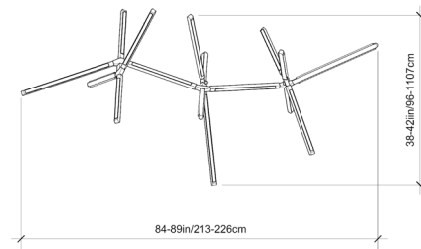

PELLE

PRIS HORIZON

Collection:

Pris

Design Year:

2019

Dimensions:

W 84-49in/213-226cm

D 38-42in/96-107cm

H 38-44in/96-112cm

Weight:

30lbs/13.6kg

Specifications:

Wattage: 225

Lumens: 17442 Total

Color Temperature: 2700K

CRI: 95+

Life Hours: 50,000+

Internal TRIAC Dimmable Drivers (120V)

Remote TRIAC Dimmable Drivers (120/240V) or
Remote 0-10V Dimmable Drivers (120-240V) upon
request

Suspension:

0.625in pipe and 10in round canopy in matching metal
finish. Ships with 3ft/92cm long pipe to measure on
site. Longer pipe lengths available upon request.

Materials:

Solid Brass, Machined Aluminum, LED

Metal Finish Options:

Standard: Satin Brass, Polished Nickel

Upgrades: Brushed Nickel, Antique Brass,

Dark Bronze, Black Brass

Certifications:

Made in:

New York, USA

* All fixtures are made to order. Please
contact our sales team if you have any
custom requests.

TOP