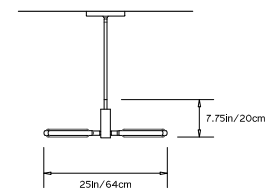

PELLE

PRIS X CHANDELIER

Collection:
Pris

Design Year:
2016

Dimensions:
W 25in/64cm x D 37in/94cm x H 7.75in/20cm

Weight:
12lbs/5.4kg

Illumination (120/240 V LED):
Wattage: 52
Lumens: 3630 Total
Color Temperature: 2700K
CRI: 95+
Life Hours: 50,000+

Driver:
120V: Internal TRIAC Dimmable
Remote TRIAC or 0-10V Dimmable
240V: Remote 0-10V Dimmable

Suspension:
0.625in pipe and 8in round canopy in matching metal finish. Ships with 2ft/60cm long pipe to measure on site. Longer pipe lengths available upon request.

Materials:
Solid Brass, Machined Aluminum, LED

Metal Finish Options:
Standard: Satin Brass, Polished Nickel
Upgrades: Antique Brass, Dark Bronze, Black Brass

Certifications:
UL, cUL, CE

Made in:
New York, USA

SIDE