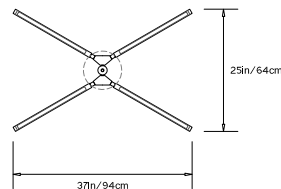

PELLE

PRIS X CHANDELIER

Collection:
Pris

Design Year:
2016

Dimensions:
W 25in/64cm x D 37in/94cm x H 7.75in/20cm

Weight:
12lbs/5.4kg

Illumination (120/240 V LED):
Wattage: 52
Lumens: 3630 Total
Color Temperature: 2700K
CRI: 95+
Life Hours: 50,000+

Driver:
120V: Internal TRIAC Dimmable
Remote TRIAC or 0-10V Dimmable
240V: Remote 0-10V Dimmable

Suspension:
0.625in pipe and 8in round canopy in matching metal finish. Ships with 2ft/60cm long pipe to measure on site. Longer pipe lengths available upon request.

Materials:
Solid Brass, Machined Aluminum, LED

Metal Finish Options:
Standard: Satin Brass, Polished Nickel
Upgrades: Antique Brass, Dark Bronze, Black Brass

Certifications:
UL, cUL, CE

Made in:
New York, USA

TOP