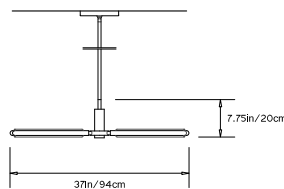

PELLE

PRIS X CHANDELIER

Collection:
Pris

Design Year:
2016

Dimensions:
W 25in/64cm x D 37in/94cm x H 7.75in/20cm

Weight:
12lbs/5.4kg

Illumination (120/240 V LED):
Wattage: 52
Lumens: 3630 Total
Color Temperature: 2700K
CRI: 95+
Life Hours: 50,000+

Driver:
120V: Internal TRIAC Dimmable
Remote TRIAC or 0-10V Dimmable
240V: Remote 0-10V Dimmable

Suspension:
0.625in pipe and 8in round canopy in matching metal finish. Ships with 2ft/60cm long pipe to measure on site. Longer pipe lengths available upon request.

Materials:
Solid Brass, Machined Aluminum, LED

Metal Finish Options:
Standard: Satin Brass, Polished Nickel
Upgrades: Antique Brass, Dark Bronze, Black Brass

Certifications:
UL, cUL, CE

Made in:
New York, USA

FRONT