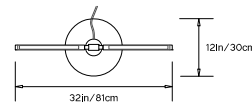

PELLE

PRIS T FLOOR LAMP

Collection:

Pris

Design Year:

2016

Dimensions:

W 32in/81cm x D 12in/30cm x H 66in/168cm

Weight:

23lb/10.4kg

Illumination (120/240 V LED):

Wattage: 14

Lumens: 990 Total

Color Temperature: 2700K

CRI: 90+

Life Hours: 50,000+

Dimmable

Lamp Cord:

12ft black cord with in-line on/off switch. Dimmer at base.

Materials:

Solid Brass, Machined Aluminum, LED

Metal Finish Options:

Satin Brass

Certifications:

UL or cUL on request, CE

Made in:

New York, USA

TOP