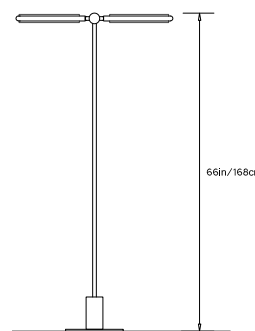

PELLE

PRIS T FLOOR LAMP

Collection:

Pris

Design Year:

2016

Dimensions:

W 32in/81cm x D 12in/30cm x H 66in/168cm

Weight:

23lb/10.4kg

Illumination (120/240 V LED):

Wattage: 14

Lumens: 990 Total

Color Temperature: 2700K

CRI: 90+

Life Hours: 50,000+

Dimmable

Lamp Cord:

12ft black cord with in-line on/off switch. Dimmer at base.

Materials:

Solid Brass, Machined Aluminum, LED

Metal Finish Options:

Satin Brass

Certifications:

UL or cUL on request, CE

Made in:

New York, USA

TOP

FRONT