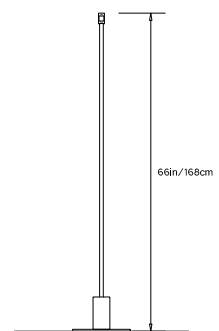

PELLE

PRIS T FLOOR LAMP

Collection:

Pris

Design Year:

2016

Dimensions:

W 32in/81cm x D 12in/30cm x H 66in/168cm

Weight:

23lb/10.4kg

Illumination (120/240 V LED):

Wattage: 14

Lumens: 990 Total

Color Temperature: 2700K

CRI: 90+

Life Hours: 50,000+

Dimmable

Lamp Cord:

12ft black cord with in-line on/off switch. Dimmer at base.

Materials:

Solid Brass, Machined Aluminum, LED

Metal Finish Options:

Satin Brass

Certifications:

UL or cUL on request, CE

Made in:

New York, USA

SIDE