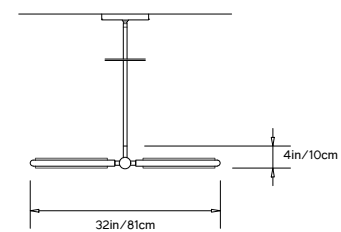

PELLE

PRIS LINEAR PENDANT

Collection:

Pris

Design Year:

2016

Dimensions:

W 32in/81cm x D 1in/2.5cm x H 4in/10.2cm

Weight:

7lbs/3.1kg

120/240 V LED Illumination:

Wattage: 19

Lumens: 1350 Total

Color Temperature: 2700K

Life Hours: 50,000

CRI: 95+

Driver:

120V: Internal TRIAC Dimmable

Remote TRIAC or 0-10V Dimmable

240V: Remote 0-10V Dimmable

Suspension:

0.625in pipe and 8in round canopy in matching metal finish. Ships with 2ft/60cm long pipe to measure on site.

Longer pipe lengths available upon request.

Materials:

Solid Brass, Machined Aluminum, LED

Metal Finish Options:

Standard: Satin Brass, Polished Nickel

Upgrades: Antique Brass, Dark Bronze, Black Brass

Certifications:

UL, cUL, CE

Made in:

New York, USA

FRONT