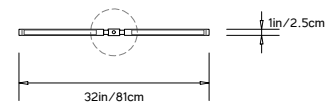

PELLE

PRIS LINEAR PENDANT

Collection:

Pris

Design Year:

2016

Dimensions:

W 32in/81cm x D 1in/2.5cm x H 4in/10.2cm

Weight:

7lbs/3.1kg

120/240 V LED Illumination:

Wattage: 19

Lumens: 1350 Total

Color Temperature: 2700K

Life Hours: 50,000

CRI: 95+

Driver:

120V: Internal TRIAC Dimmable

Remote TRIAC or 0-10V Dimmable

240V: Remote 0-10V Dimmable

Suspension:

0.625in pipe and 8in round canopy in matching metal finish. Ships with 2ft/60cm long pipe to measure on site.

Longer pipe lengths available upon request.

Materials:

Solid Brass, Machined Aluminum, LED

Metal Finish Options:

Standard: Satin Brass, Polished Nickel

Upgrades: Antique Brass, Dark Bronze, Black Brass

Certifications:

UL, cUL, CE

Made in:

New York, USA

TOP