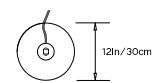

PELLE

PRIS I FLOOR LAMP

Collection:

Pris

Design Year:

2016

Dimensions:

W 12in/30cm x D 12in/30cm x H 66in/168cm

Weight:

19.75lb/8.95kg

Illumination (120/240 V LED):

Wattage: 9

Lumens: 664 Total

Color Temperature: 2700K

CRI: 90+

Life Hours: 50,000+

Dimmable

Lamp Cord:

12ft black cord with in-line on/off switch. Dimmer at base.

Materials:

Solid Brass, Machined Aluminum, LED

Metal Finish Options:

Dark Bronze

Certifications:

UL or cUL on request, CE

Made in:

New York, USA

TOP