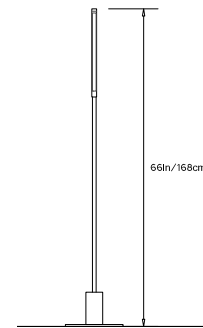

PELLE

PRIS I FLOOR LAMP

Collection:

Pris

Design Year:

2016

Dimensions:

W 12in/30cm x D 12in/30cm x H 66in/168cm

Weight:

19.75lb/8.95kg

Illumination (120/240 V LED):

Wattage: 9

Lumens: 664 Total

Color Temperature: 2700K

CRI: 90+

Life Hours: 50,000+

Dimmable

Lamp Cord:

12ft black cord with in-line on/off switch. Dimmer at base.

Materials:

Solid Brass, Machined Aluminum, LED

Metal Finish Options:

Dark Bronze

Certifications:

UL or cUL on request, CE

Made in:

New York, USA

FRONT