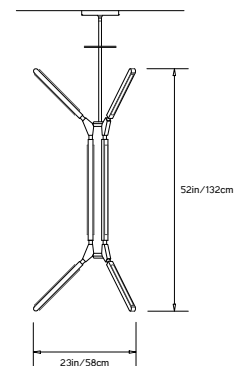

PELLE

PRIS BLAZE

Collection:
Pris

Design Year:
2017

Dimensions:
W 26in/66cm x D 23in/58cm x H 52in/132cm

Weight:
22 lbs/9.9kg

Illumination (120/240 V LED):
Wattage: 96
Lumens: 6850 Total
Color Temperature: 2700K
CRI: 95+
Life Hours: 50,000+

Driver:
120V: Internal TRIAC Dimmable
Remote TRIAC or 0-10V Dimmable
240V: Remote 0-10V Dimmable

Suspension:
0.625in pipe and 8in round canopy in matching metal finish. Ships with 2ft/60cm long pipe to measure on site. Longer pipe lengths available upon request.

TOP

FRONT

SIDE