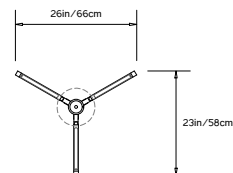

PELLE

PRIS BLAZE

Collection:
Pris

Design Year:
2017

Dimensions:
W 26in/66cm x D 23in/58cm x H 52in/132cm

Weight:
22 lbs/9.9kg

Illumination (120/240 V LED):
Wattage: 96
Lumens: 6850 Total
Color Temperature: 2700K
CRI: 95+
Life Hours: 50,000+

Driver:
120V: Internal TRIAC Dimmable
Remote TRIAC or 0-10V Dimmable
240V: Remote 0-10V Dimmable

Suspension:
0.625in pipe and 8in round canopy in matching metal finish. Ships with 2ft/60cm long pipe to measure on site. Longer pipe lengths available upon request.

Materials:
Solid Brass, Machined Aluminum, LED

Metal Finish Options:
Standard: Satin Brass, Polished Nickel
Upgrades: Antique Brass, Dark Bronze, Black Brass

Certifications:
UL, cUL, CE

Made in:
New York, USA

TOP