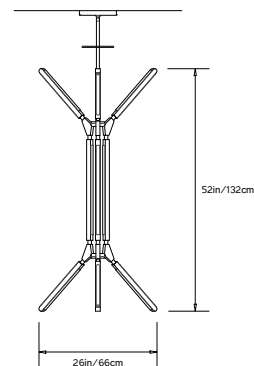

PELLE

PRIS BLAZE

Collection:
Pris

Design Year:
2017

Dimensions:
W 26in/66cm x D 23in/58cm x H 52in/132cm

Weight:
22 lbs/9.9kg

Illumination (120/240 V LED):
Wattage: 96
Lumens: 6850 Total
Color Temperature: 2700K
CRI: 95+
Life Hours: 50,000+

Driver:
120V: Internal TRIAC Dimmable
Remote TRIAC or 0-10V Dimmable
240V: Remote 0-10V Dimmable

Suspension:
0.625in pipe and 8in round canopy in matching metal finish. Ships with 2ft/60cm long pipe to measure on site. Longer pipe lengths available upon request.

TOP

FRONT

SIDE