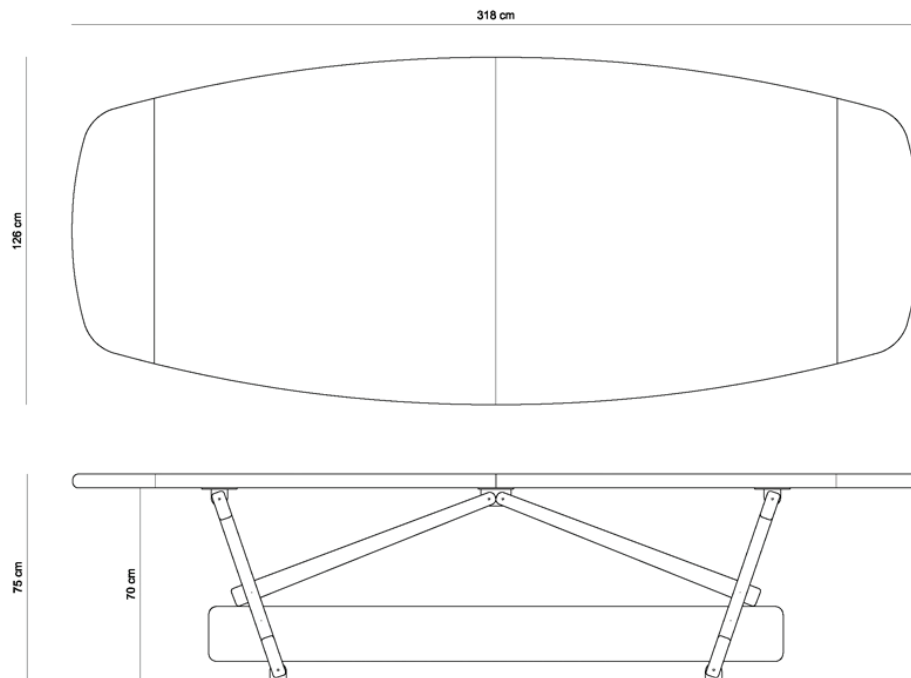

PARKER DINING TABLE

1978

PRODUCT INFO

DIMENSIONS

- 318 x 126 x 75 h (cm)

PRODUCT DESCRIPTION

- Imbuia veneered top with solid wood frame
- Solid wood base
- Available with Brass or stainless steel fittings

INFO

"This Sergio Rodrigues furniture line is licensed to and commercialized exclusively by LinBrasil Ltda and is protected by patent laws and legal sanctions under both criminal and civil codes. Legal proceedings may be instituted against any parties breaching the rights of LinBrasil."