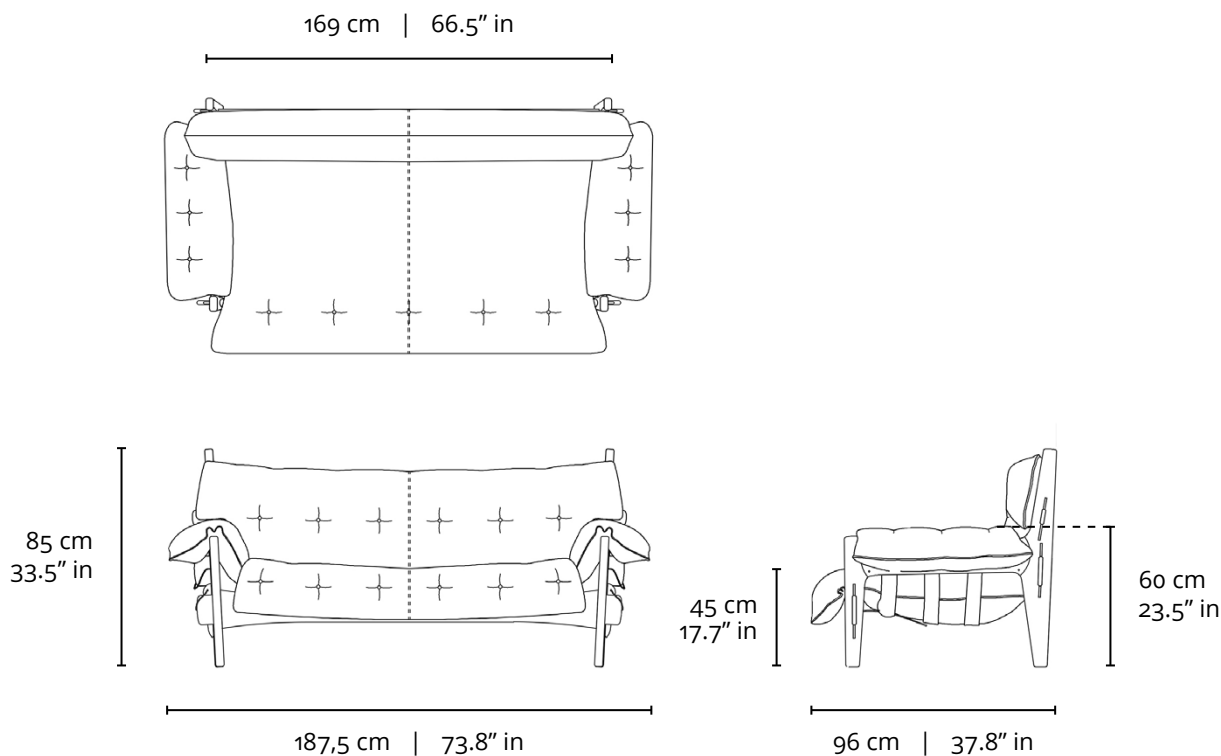

SOFÁ MOLECA - DOIS LUGARES

1963

DESCRIÇÃO TÉCNICA

DIMENSÕES

- 187,5 x 96 x 85h (cm)

MATERIAIS E FABRICAÇÃO

- Estrutura em madeira maciça.
- Almofadão revestido em couro natural ou tecido, recheado com fibra siliconada e flocos de espuma.
- Percintas ajustáveis em couro sola, botões torneados.

LinBrasil Licensed by Sergio Rodrigues © Todos os direitos reservados.

MOLECA SOFA - TWO SEATS

1963

PRODUCT INFO

DIMENSIONS

- 187,5 x 96 x 85h (cm)
- 73.8" x 37.8" x 33.5"h (inches)*

PRODUCT DESCRIPTION

- Solid wood frame.
- Over-sized cushion filled with silicone fiber and foam flakes.
- Adjustable natural leather straps, lathed wooden buttons.

* The inch measurements are approximate for better picturing the dimensions. Only the centimeters measurements are accurate.

INFO

"This Sergio Rodrigues furniture line is licensed to and commercialized exclusively by LinBrasil Ltda and is protected by patent laws and legal sanctions under both criminal and civil codes. Legal proceedings may be instituted against any parties breaching the rights of LinBrasil."

LinBrasil Licensed by Sergio Rodrigues © Todos os direitos reservados.

MOLECA SOFA - THREE SEATS

1963

PRODUCT INFO

DIMENSIONS

- 212 x 96 x 85h (cm)
- 83.5" x 37.8" x 33.5"h (inches)*

PRODUCT DESCRIPTION

- Solid wood frame.
- Over-sized cushion filled with silicone fiber and foam flakes.
- Adjustable natural leather straps, lathed wooden buttons.