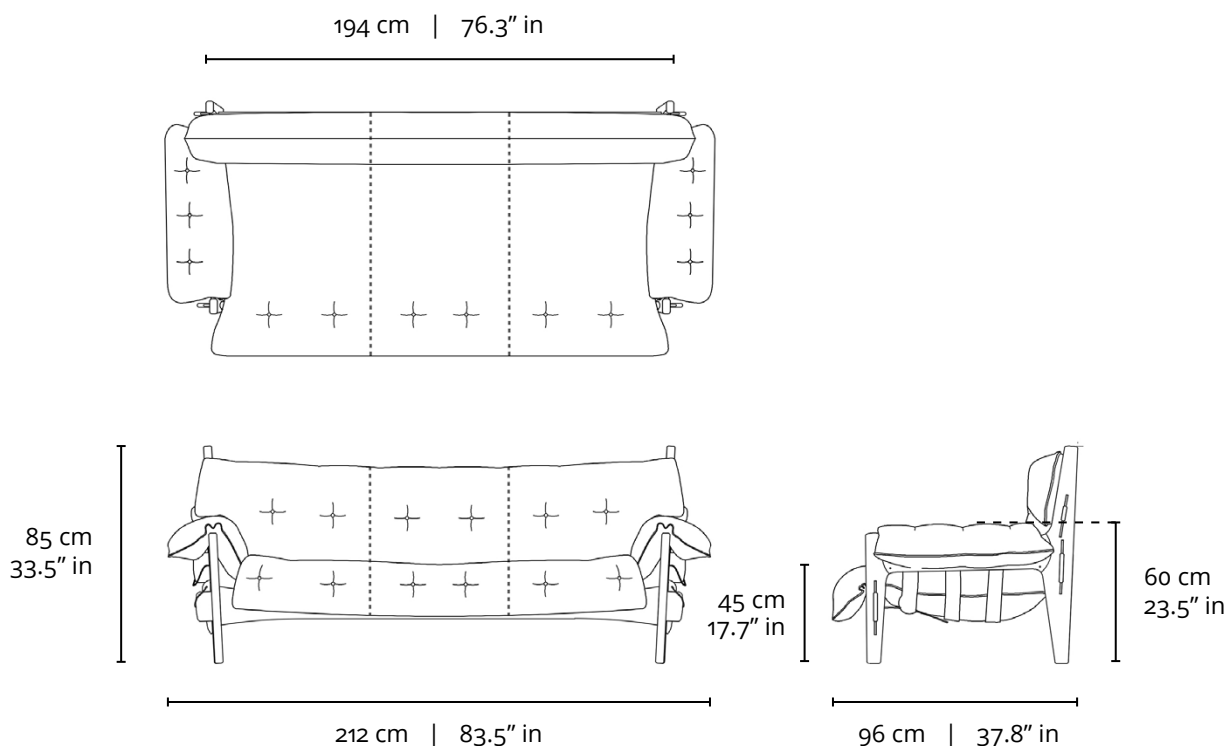

SOFÁ MOLECA - DOIS LUGARES

1963

DESCRIÇÃO TÉCNICA

DIMENSÕES

- 187,5 x 96 x 85h (cm)

MATERIAIS E FABRICAÇÃO

- Estrutura em madeira maciça.
- Almofadão revestido em couro natural ou tecido, recheado com fibra siliconada e flocos de espuma.
- Percintas ajustáveis em couro sola, botões torneados.

LinBrasil Licensed by Sergio Rodrigues © Todos os direitos reservados.

MOLECA SOFA - TWO SEATS

1963

PRODUCT INFO

DIMENSIONS

- 187,5 x 96 x 85h (cm)
- 73.8" x 37.8" x 33.5"h (inches)*

PRODUCT DESCRIPTION

- Solid wood frame.
- Over-sized cushion filled with silicone fiber and foam flakes.
- Adjustable natural leather straps, lathed wooden buttons.

* The inch measurements are approximate for better picturing the dimensions. Only the centimeters measurements are accurate.

INFO

"This Sergio Rodrigues furniture line is licensed to and commercialized exclusively by LinBrasil Ltda and is protected by patent laws and legal sanctions under both criminal and civil codes. Legal proceedings may be instituted against any parties breaching the rights of LinBrasil."

LinBrasil Licensed by Sergio Rodrigues © Todos os direitos reservados.

MOLECA SOFA - THREE SEATS

1963

PRODUCT INFO

DIMENSIONS

- 212 x 96 x 85h (cm)
- 83.5" x 37.8" x 33.5"h (inches)*

PRODUCT DESCRIPTION

- Solid wood frame.
- Over-sized cushion filled with silicone fiber and foam flakes.
- Adjustable natural leather straps, lathed wooden buttons.