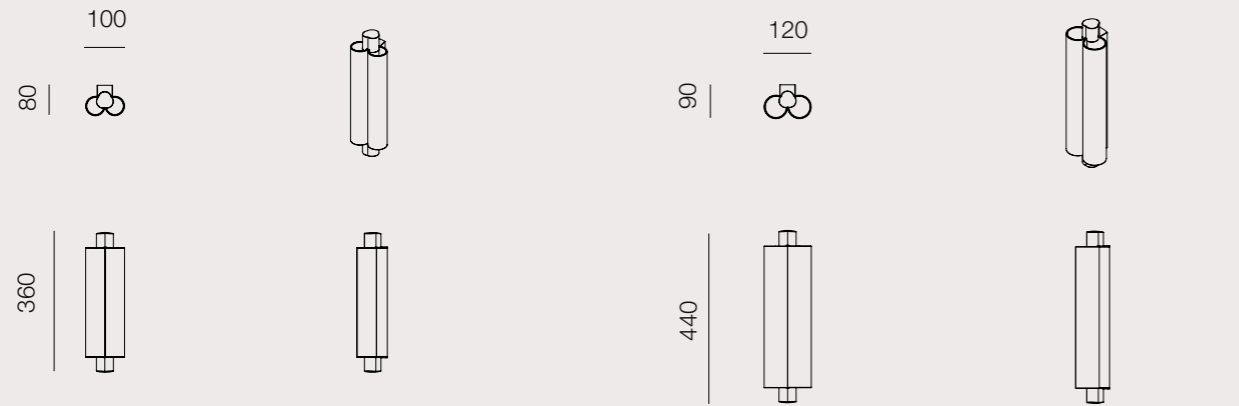

WALL

PENDANT

DATA

	SINGLE SMALL PENDANT	DOUBLE SMALL PENDANT	TRIPLE SMALL PENDANT	SINGLE LARGE PENDANT	DOUBLE LARGE PENDANT	TRIPLE LARGE PENDANT	SMALL WALL	LARGE WALL
LIGHTSOURCE	INTEGRATED LED							
POWER	15W	30W	45W	20W	40W	60W	10W	14W
LUMENS (SOURCE)	1350lm	2700lm	4050lm	1890lm	3780lm	5670lm	900lm	1260lm
LUMENS (DELIVERED)	-	-	-	-	-	-	-	-
CRI	CRI90							
PRIMARY VOLTAGE (TO DRIVER)	220-240VAC							
SECONDARY VOLTAGE (TO FITTING)	24VDC CONSTANT VOLTAGE						220-240VAC (INTEGRATED DRIVER MODEL ONLY)	
PRODUCT WEIGHT	1.6kg	3.2kg	4.8kg	2.2kg	4.3kg	6.5kg	1.6kg	2.1kg
PACKED WEIGHT (FITTING)	2.7kg	4.5kg	6kg	3.3kg	4.9kg	7.6kg	1.9kg	2.4kg
PACKED DIMENSIONS	20x15x44CM	33x15x44CM	46x15x44CM	22x16x44CM	36x16x44CM	52x16x44CM	14x13x42CM	16x15x50CM
DRIVER LOCATION: NON DIMMABLE OPTION	REMOTE	REMOTE	REMOTE	REMOTE	REMOTE	REMOTE	REMOTE	REMOTE
DRIVER LOCATION: PHASE CUT/TRIAC OPTION	REMOTE	REMOTE	REMOTE	REMOTE	REMOTE	REMOTE	INTEGRATED	INTEGRATED
DRIVER LOCATION: DALI / SWITCH-DIM OPTION	REMOTE	REMOTE	REMOTE	REMOTE	REMOTE	REMOTE	REMOTE	REMOTE
DRIVER LOCATION: 1-10V OPTION	REMOTE	REMOTE	REMOTE	REMOTE	REMOTE	REMOTE	REMOTE	REMOTE
IP RATING	IP20							
L70	50,000 HOURS