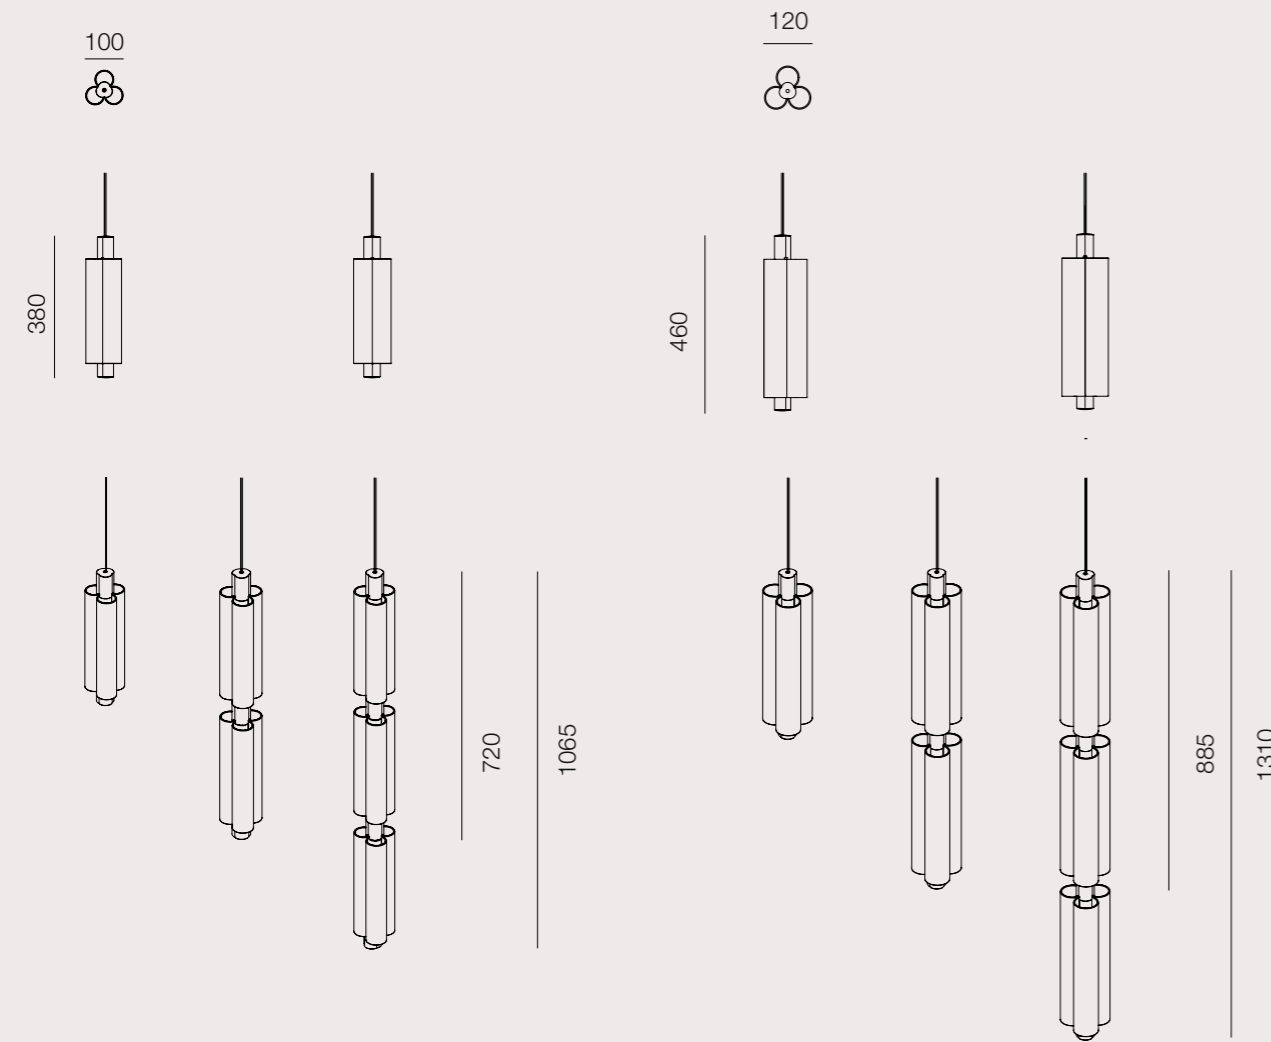

PENDANT

DATA

	SINGLE SMALL PENDANT	DOUBLE SMALL PENDANT	TRIPLE SMALL PENDANT	SINGLE LARGE PENDANT	DOUBLE LARGE PENDANT	TRIPLE LARGE PENDANT	SMALL WALL	LARGE WALL
LIGHTSOURCE	INTEGRATED LED							
POWER	15W	30W	45W	20W	40W	60W	10W	14W
LUMENS (SOURCE)	1350lm	2700lm	4050lm	1890lm	3780lm	5670lm	900lm	1260lm
LUMENS (DELIVERED)	-	-	-	-	-	-	-	-
CRI	CRI90							
PRIMARY VOLTAGE (TO DRIVER)	220-240VAC							
SECONDARY VOLTAGE (TO FITTING)	24VDC CONSTANT VOLTAGE						220-240VAC (INTEGRATED DRIVER MODEL ONLY)	
PRODUCT WEIGHT	1.6kg	3.2kg	4.8kg	2.2kg	4.3kg	6.5kg	1.6kg	2.1kg
PACKED WEIGHT (FITTING)	2.7kg	4.5kg	6kg	3.3kg	4.9kg	7.6kg	1.9kg	2.4kg
PACKED DIMENSIONS	20x15x44CM	33x15x44CM	46x15x44CM	22x16x44CM	36x16x44CM	52x16x44CM	14x13x42CM	16x15x50CM
DRIVER LOCATION: NON DIMMABLE OPTION	REMOTE	REMOTE	REMOTE	REMOTE	REMOTE	REMOTE	REMOTE	REMOTE
DRIVER LOCATION: PHASE CUT/TRIAC OPTION	REMOTE	REMOTE	REMOTE	REMOTE	REMOTE	REMOTE	INTEGRATED	INTEGRATED
DRIVER LOCATION: DALI / SWITCH-DIM OPTION	REMOTE	REMOTE	REMOTE	REMOTE	REMOTE	REMOTE	REMOTE	REMOTE
DRIVER LOCATION: 1-10V OPTION	REMOTE	REMOTE	REMOTE	REMOTE	REMOTE	REMOTE	REMOTE	REMOTE
IP RATING	IP20							
L70	50,000 HOURS