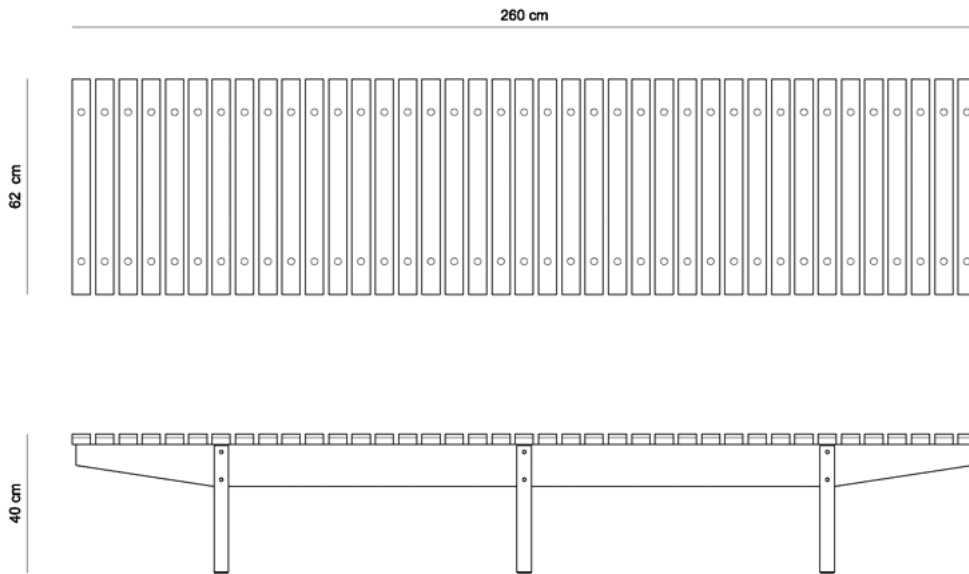

MUCKI BENCH 1958 (160CM)

PRODUCT INFO

DIMENSIONS

- 160 x 62 x 40h (cm)

PRODUCT DESCRIPTION

- Bench top in solid wood slats
- Solid wood legs
- 4 legs

INFO

"This Sergio Rodrigues furniture line is licensed to and commercialized exclusively by LinBrasil Ltda and is protected by patent laws and legal sanctions under both criminal and civil codes. Legal proceedings may be instituted against any parties breaching the rights of LinBrasil."

MUCKI BENCH 1958 (200CM)

PRODUCT INFO

DIMENSIONS

- 200 x 62 x 40h

PRODUCT DESCRIPTION

- Bench top in solid wood slats
- Solid wood legs
- 4 legs

INFO

"This Sergio Rodrigues furniture line is licensed to and commercialized exclusively by LinBrasil Ltda and is protected by patent laws and legal sanctions under both criminal and civil codes. Legal proceedings may be instituted against any parties breaching the rights of LinBrasil."

MUCKI BENCH 1958 (260CM)

PRODUCT INFO

DIMENSIONS

- 260 x 62 x 40h

PRODUCT DESCRIPTION

- Bench top in solid wood slats
- Solid wood legs
- 6 legs

INFO

"This Sergio Rodrigues furniture line is licensed to and commercialized exclusively by LinBrasil Ltda and is protected by patent laws and legal sanctions under both criminal and civil codes. Legal proceedings may be instituted against any parties breaching the rights of LinBrasil."

MUCKI BENCH 1958 (300CM)

PRODUCT INFO

DIMENSIONS

- 300 x 62 x 40 h cm

PRODUCT DESCRIPTION

- Bench top in solid wood slats
- Solid wood legs
- 6 legs

INFO

"This Sergio Rodrigues furniture line is licensed to and commercialized exclusively by LinBrasil Ltda and is protected by patent laws and legal sanctions under both criminal and civil codes. Legal proceedings may be instituted against any parties breaching the rights of LinBrasil."