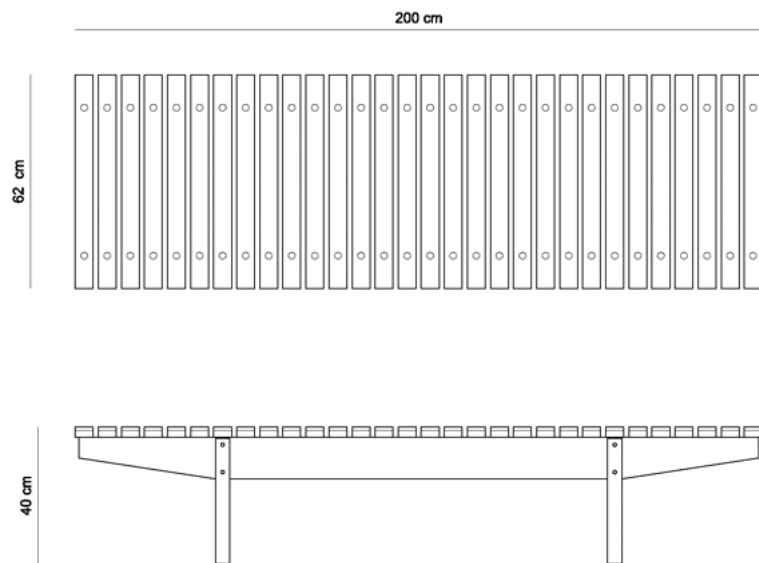

MUCKI BENCH 1958 (160CM)

PRODUCT INFO

DIMENSIONS

- 160 x 62 x 40h (cm)

PRODUCT DESCRIPTION

- Bench top in solid wood slats
- Solid wood legs
- 4 legs

INFO

"This Sergio Rodrigues furniture line is licensed to and commercialized exclusively by LinBrasil Ltda and is protected by patent laws and legal sanctions under both criminal and civil codes. Legal proceedings may be instituted against any parties breaching the rights of LinBrasil."

MUCKI BENCH 1958 (200CM)

PRODUCT INFO

DIMENSIONS

- 200 x 62 x 40h

PRODUCT DESCRIPTION

- Bench top in solid wood slats
- Solid wood legs
- 4 legs

INFO

"This Sergio Rodrigues furniture line is licensed to and commercialized exclusively by LinBrasil Ltda and is protected by patent laws and legal sanctions under both criminal and civil codes. Legal proceedings may be instituted against any parties breaching the rights of LinBrasil."

MUCKI BENCH 1958 (260CM)

PRODUCT INFO

DIMENSIONS

- 260 x 62 x 40h

PRODUCT DESCRIPTION

- Bench top in solid wood slats
- Solid wood legs
- 6 legs

INFO

"This Sergio Rodrigues furniture line is licensed to and commercialized exclusively by LinBrasil Ltda and is protected by patent laws and legal sanctions under both criminal and civil codes. Legal proceedings may be instituted against any parties breaching the rights of LinBrasil."

MUCKI BENCH 1958 (300CM)

PRODUCT INFO

DIMENSIONS

- 300 x 62 x 40 h cm

PRODUCT DESCRIPTION

- Bench top in solid wood slats
- Solid wood legs
- 6 legs

INFO

"This Sergio Rodrigues furniture line is licensed to and commercialized exclusively by LinBrasil Ltda and is protected by patent laws and legal sanctions under both criminal and civil codes. Legal proceedings may be instituted against any parties breaching the rights of LinBrasil."