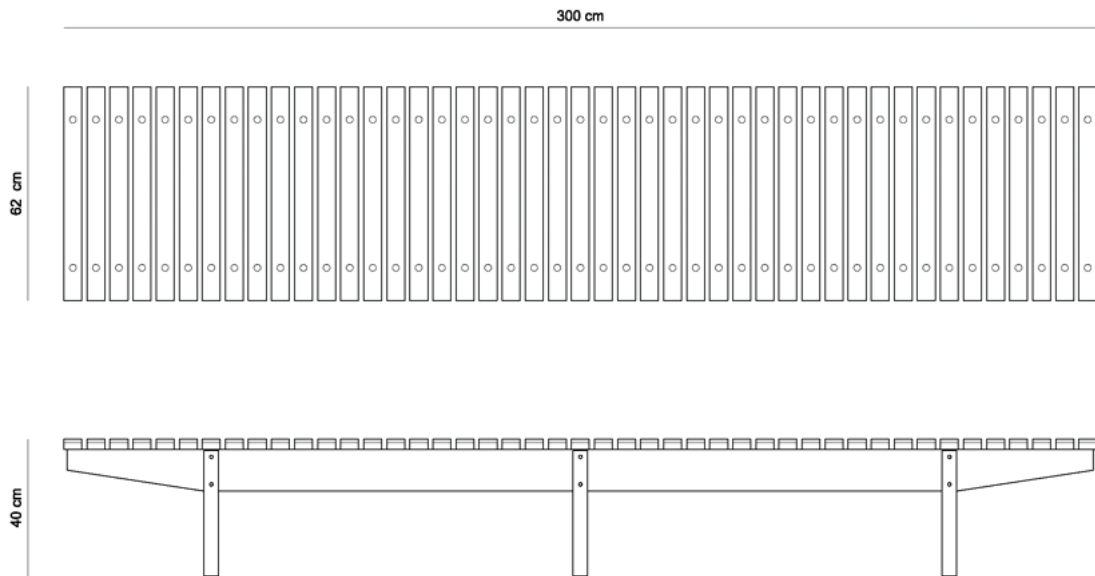

MUCKI BENCH 1958 (160CM)

PRODUCT INFO

DIMENSIONS

- 160 x 62 x 40h (cm)

PRODUCT DESCRIPTION

- Bench top in solid wood slats
- Solid wood legs
- 4 legs

INFO

"This Sergio Rodrigues furniture line is licensed to and commercialized exclusively by LinBrasil Ltda and is protected by patent laws and legal sanctions under both criminal and civil codes. Legal proceedings may be instituted against any parties breaching the rights of LinBrasil."

MUCKI BENCH 1958 (200CM)

PRODUCT INFO

DIMENSIONS

- 200 x 62 x 40h

PRODUCT DESCRIPTION

- Bench top in solid wood slats
- Solid wood legs
- 4 legs

INFO

"This Sergio Rodrigues furniture line is licensed to and commercialized exclusively by LinBrasil Ltda and is protected by patent laws and legal sanctions under both criminal and civil codes. Legal proceedings may be instituted against any parties breaching the rights of LinBrasil."

MUCKI BENCH 1958 (260CM)

PRODUCT INFO

DIMENSIONS

- 260 x 62 x 40h

PRODUCT DESCRIPTION

- Bench top in solid wood slats
- Solid wood legs
- 6 legs

INFO

"This Sergio Rodrigues furniture line is licensed to and commercialized exclusively by LinBrasil Ltda and is protected by patent laws and legal sanctions under both criminal and civil codes. Legal proceedings may be instituted against any parties breaching the rights of LinBrasil."

MUCKI BENCH 1958 (300CM)

PRODUCT INFO

DIMENSIONS

- 300 x 62 x 40 h cm

PRODUCT DESCRIPTION

- Bench top in solid wood slats
- Solid wood legs
- 6 legs

INFO

"This Sergio Rodrigues furniture line is licensed to and commercialized exclusively by LinBrasil Ltda and is protected by patent laws and legal sanctions under both criminal and civil codes. Legal proceedings may be instituted against any parties breaching the rights of LinBrasil."