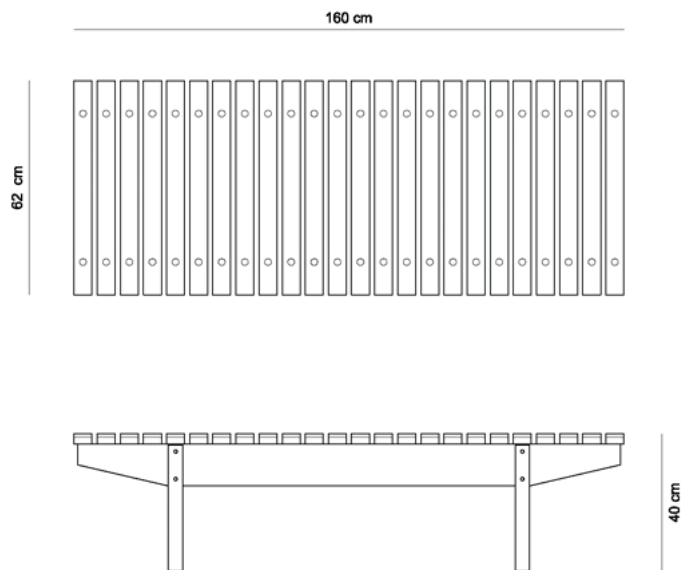

MUCKI BENCH 1958 (160CM)

PRODUCT INFO

DIMENSIONS

- 160 x 62 x 40h (cm)

PRODUCT DESCRIPTION

- Bench top in solid wood slats
- Solid wood legs
- 4 legs

INFO

"This Sergio Rodrigues furniture line is licensed to and commercialized exclusively by LinBrasil Ltda and is protected by patent laws and legal sanctions under both criminal and civil codes. Legal proceedings may be instituted against any parties breaching the rights of LinBrasil."

MUCKI BENCH 1958 (200CM)

PRODUCT INFO

DIMENSIONS

- 200 x 62 x 40h

PRODUCT DESCRIPTION

- Bench top in solid wood slats
- Solid wood legs
- 4 legs

INFO

"This Sergio Rodrigues furniture line is licensed to and commercialized exclusively by LinBrasil Ltda and is protected by patent laws and legal sanctions under both criminal and civil codes. Legal proceedings may be instituted against any parties breaching the rights of LinBrasil."

MUCKI BENCH 1958 (260CM)

PRODUCT INFO

DIMENSIONS

- 260 x 62 x 40h

PRODUCT DESCRIPTION

- Bench top in solid wood slats
- Solid wood legs
- 6 legs

INFO

"This Sergio Rodrigues furniture line is licensed to and commercialized exclusively by LinBrasil Ltda and is protected by patent laws and legal sanctions under both criminal and civil codes. Legal proceedings may be instituted against any parties breaching the rights of LinBrasil."

MUCKI BENCH 1958 (300CM)

PRODUCT INFO

DIMENSIONS

- 300 x 62 x 40 h cm

PRODUCT DESCRIPTION

- Bench top in solid wood slats
- Solid wood legs
- 6 legs

INFO

"This Sergio Rodrigues furniture line is licensed to and commercialized exclusively by LinBrasil Ltda and is protected by patent laws and legal sanctions under both criminal and civil codes. Legal proceedings may be instituted against any parties breaching the rights of LinBrasil."