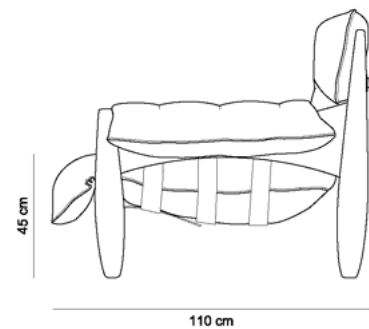

MOLE SOFA (2 SEATER)

1957

PRODUCT INFO

DIMENSIONS

- 185 x 110 x 82 h

PRODUCT DESCRIPTION

- Solid wood frame
- Adjustable leather straps with lathed wooden buttons
- Over-sized cushion filled with silicon fibre, foam flakes and felt

MOLE SOFA (3 SEATER) 1957

PRODUCT INFO

DIMENSIONS

- 220 x 110 x 82 h (cm)

PRODUCT DESCRIPTION

- Solid wood frame
- Adjustable leather straps with lathed wooden buttons
- Over-sized cushion filled with silicon fibre, foam flakes and felt