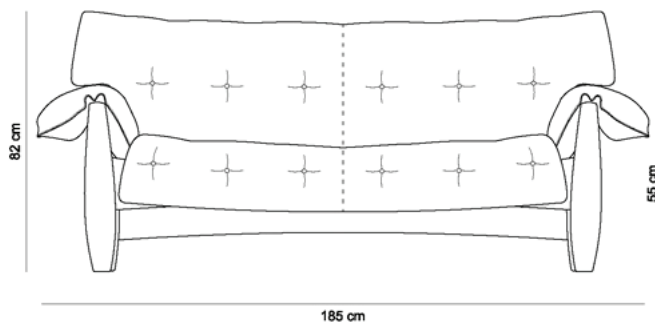

MOLE SOFA (2 SEATER)

1957

PRODUCT INFO

DIMENSIONS

- 185 x 110 x 82 h

PRODUCT DESCRIPTION

- Solid wood frame
- Adjustable leather straps with lathed wooden buttons
- Over-sized cushion filled with silicon fibre, foam flakes and felt

MOLE SOFA (3 SEATER) 1957

PRODUCT INFO

DIMENSIONS

- 220 x 110 x 82 h (cm)

PRODUCT DESCRIPTION

- Solid wood frame
- Adjustable leather straps with lathed wooden buttons
- Over-sized cushion filled with silicon fibre, foam flakes and felt