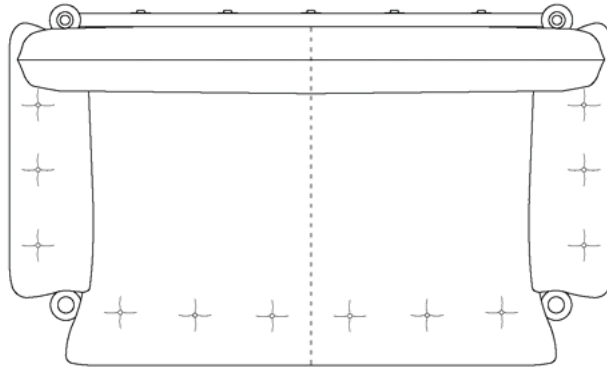

MOLE SOFA (2 SEATER)

1957

PRODUCT INFO

DIMENSIONS

- 185 x 110 x 82 h

PRODUCT DESCRIPTION

- Solid wood frame
- Adjustable leather straps with lathed wooden buttons
- Over-sized cushion filled with silicon fibre, foam flakes and felt

MOLE SOFA (3 SEATER) 1957

PRODUCT INFO

DIMENSIONS

- 220 x 110 x 82 h (cm)

PRODUCT DESCRIPTION

- Solid wood frame
- Adjustable leather straps with lathed wooden buttons
- Over-sized cushion filled with silicon fibre, foam flakes and felt