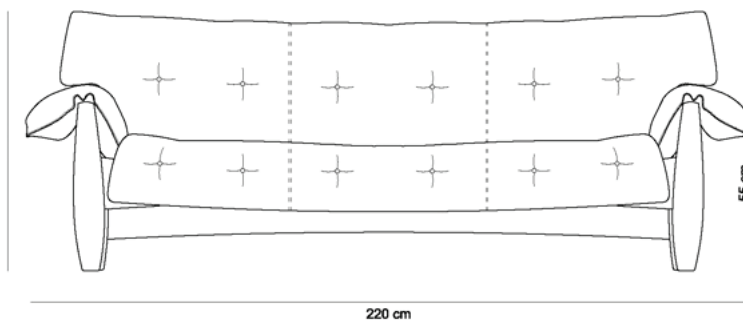

MOLE SOFA (2 SEATER)

1957

PRODUCT INFO

DIMENSIONS

- 185 x 110 x 82 h

PRODUCT DESCRIPTION

- Solid wood frame
- Adjustable leather straps with lathed wooden buttons
- Over-sized cushion filled with silicon fibre, foam flakes and felt

MOLE SOFA (3 SEATER) 1957

PRODUCT INFO

DIMENSIONS

- 220 x 110 x 82 h (cm)

PRODUCT DESCRIPTION

- Solid wood frame
- Adjustable leather straps with lathed wooden buttons
- Over-sized cushion filled with silicon fibre, foam flakes and felt