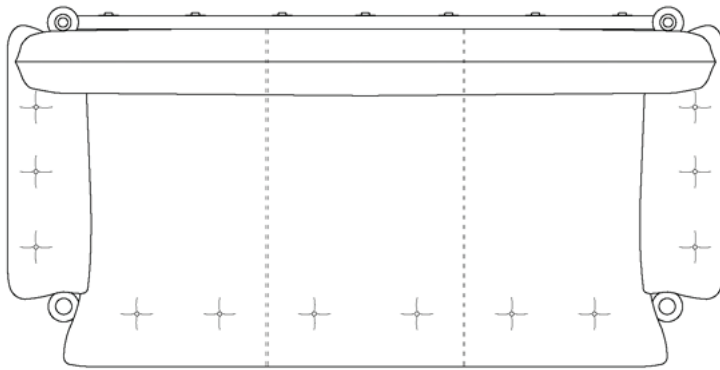

MOLE SOFA (2 SEATER)

1957

PRODUCT INFO

DIMENSIONS

- 185 x 110 x 82 h

PRODUCT DESCRIPTION

- Solid wood frame
- Adjustable leather straps with lathed wooden buttons
- Over-sized cushion filled with silicon fibre, foam flakes and felt

MOLE SOFA (3 SEATER) 1957

PRODUCT INFO

DIMENSIONS

- 220 x 110 x 82 h (cm)

PRODUCT DESCRIPTION

- Solid wood frame
- Adjustable leather straps with lathed wooden buttons
- Over-sized cushion filled with silicon fibre, foam flakes and felt