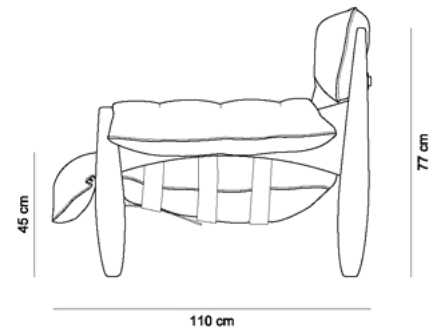

MOLE SOFA (2 SEATER)

1957

PRODUCT INFO

DIMENSIONS

- 185 x 110 x 82 h

PRODUCT DESCRIPTION

- Solid wood frame
- Adjustable leather straps with lathed wooden buttons
- Over-sized cushion filled with silicon fibre, foam flakes and felt

MOLE SOFA (3 SEATER) 1957

PRODUCT INFO

DIMENSIONS

- 220 x 110 x 82 h (cm)

PRODUCT DESCRIPTION

- Solid wood frame
- Adjustable leather straps with lathed wooden buttons
- Over-sized cushion filled with silicon fibre, foam flakes and felt