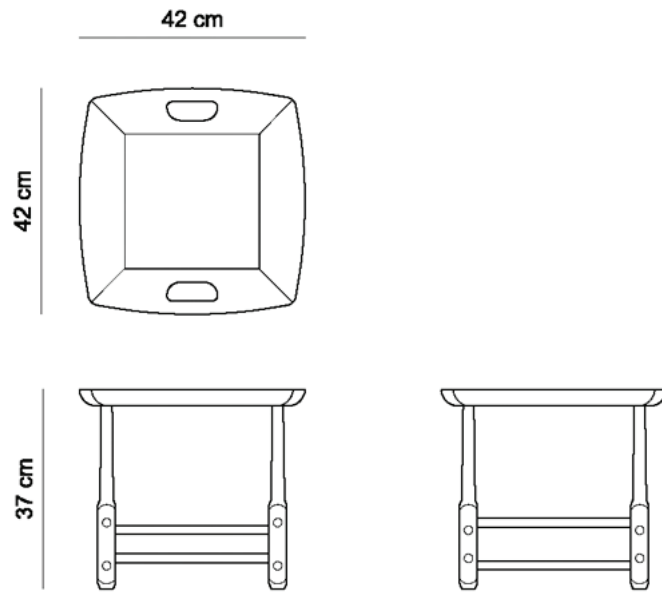

MAGRINI STOOL

1963

PRODUCT INFO

DIMENSIONS

- 42 x 42 x 37h (cm)

PRODUCT DESCRIPTION

- Solid wood frame

INFO