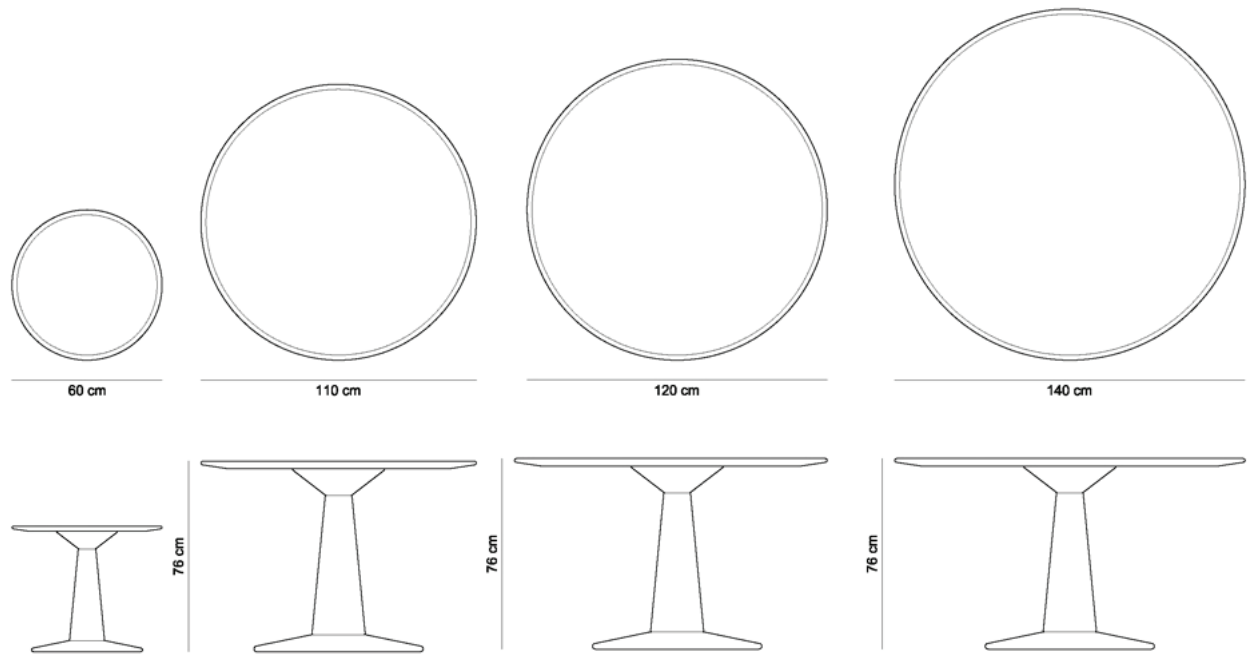

MAC TABLE

1988

PRODUCT INFO

DIMENSIONS

- • \varnothing 50 x 50 h (cm)
- • \varnothing 110 x 76 h (cm)
- • \varnothing 120 x 76 h (cm)
- • \varnothing 140 x 78 h (cm) • \varnothing 140 x 78 h (cm)

PRODUCT DESCRIPTION

- Solid wood base
- Wood framed round top with:
- option 01: Oak veneer top
- option 02: Clear glass top
- option 03: Colored glass top

INFO

"This Sergio Rodrigues furniture line is licensed to and commercialized exclusively by LinBrasil Ltda and is protected by patent laws and legal sanctions under both criminal and civil codes. Legal proceedings may be instituted against any parties breaching the rights of LinBrasil."